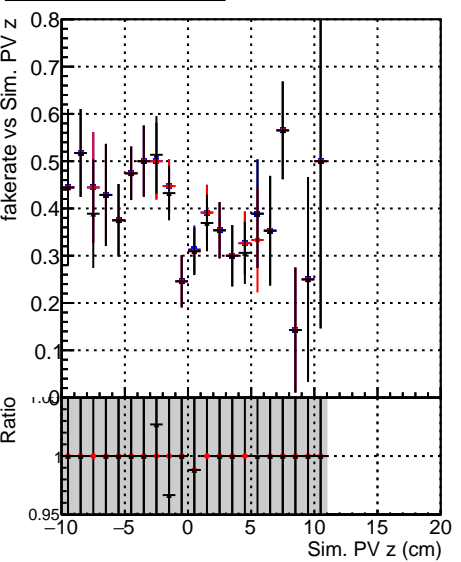

**Fake rate vs vertpos****Duplicates Rate vs vertpos****Pileup rate vs vertpos**

■ DQM\_test\_CKFFitDefault  
● DQM\_test\_doubleFit  
▲ DQM\_test\_mkFitFit\_newOL3

**Fake rate vs v****Fake rate vs. sim PV z****Duplicates Rate vs sim PV z****Pileup rate vs. sim PV z**