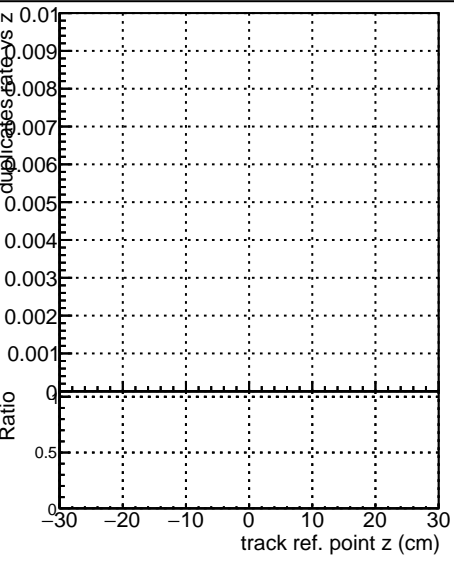

**Fake rate vs vertpos****Duplicates Rate vs vertpos****Pileup rate vs vertpos**

■ DQM\_test\_CKFFitDefault  
● DQM\_test\_doubleFit  
▲ DQM\_test\_mkFitFit\_newOL3

**Fake rate vs v****Fake rate vs. sim PV z****Duplicates Rate vs sim PV z****Pileup rate vs. sim PV z**