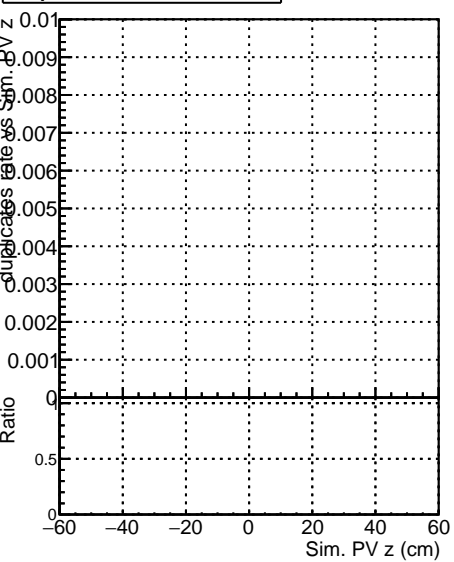

**Fake rate vs vertpos****Duplicates Rate vs vertpos****Pileup rate vs vertpos**

■ DQM\_test\_CKFFitDefault  
● DQM\_test\_doubleFit  
▲ DQM\_test\_mkFitFit\_newOL3

**Fake rate vs v****Fake rate vs. sim PV z****Duplicates Rate vs sim PV z****Pileup rate vs. sim PV z**