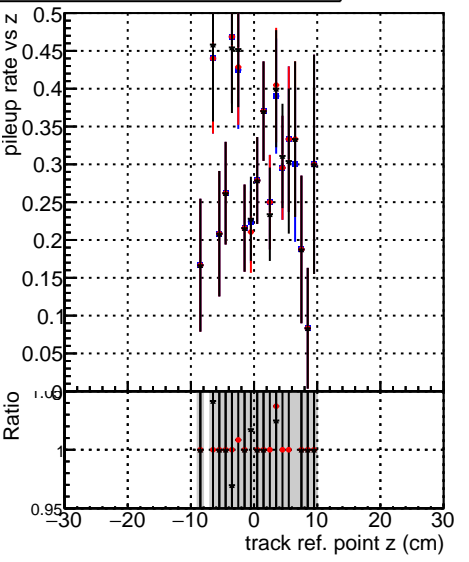

**Fake rate vs vertpos****Duplicates Rate vs vertpos****Pileup rate vs vertpos**

■ DQM\_test\_CKFFitDefault  
● DQM\_test\_doubleFit  
▲ DQM\_test\_mkFitFit\_newOL3

**Fake rate vs v****Fake rate vs. sim PV z****Duplicates Rate vs sim PV z****Pileup rate vs. sim PV z**