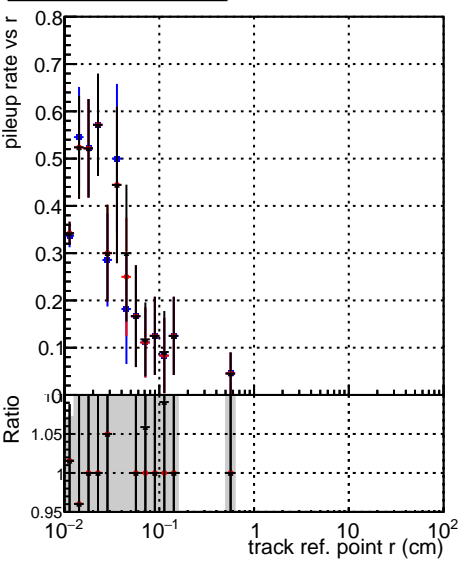

**Fake rate vs vertpos****Duplicates Rate vs vertpos****Pileup rate vs vertpos**

■ DQM\_test\_CKFFitDefault  
● DQM\_test\_doubleFit  
▲ DQM\_test\_mkFitFit\_newOL3

**Fake rate vs v****Fake rate vs. sim PV z****Duplicates Rate vs sim PV z****Pileup rate vs. sim PV z**