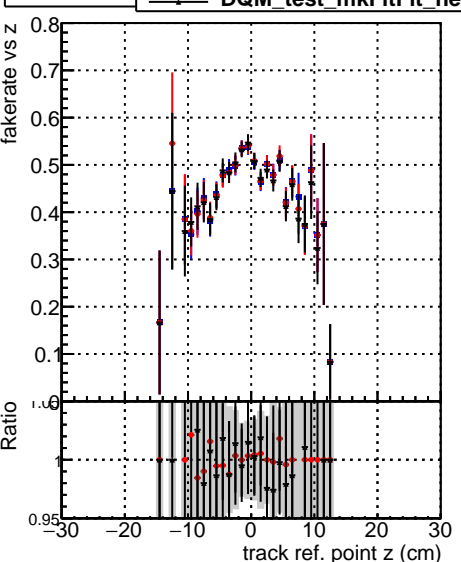

Fake rate vs vertpos**Duplicates Rate vs vertpos****Pileup rate vs vertpos****Fake rate vs z****Duplicates Rate vs z****Pileup rate vs z****Fake rate vs. sim PV z****Duplicates Rate vs sim PV z****Pileup rate vs. sim PV z**

■ DQM_test_CKFFitDefault
● DQM_test_doubleFit
▲ DQM_test_mkFitFit_newOL2