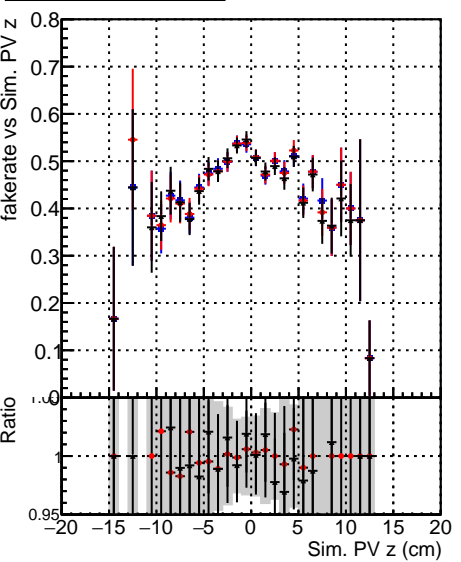

Fake rate vs vertpos**Duplicates Rate vs vertpos****Pileup rate vs vertpos****Fake rate vs z****Duplicates Rate vs z****Pileup rate vs z****Fake rate vs. sim PV z****Duplicates Rate vs sim PV z****Pileup rate vs. sim PV z**

■ DQM_test_CKFFitDefault
● DQM_test_doubleFit
▲ DQM_test_mkFitFit_newOL2