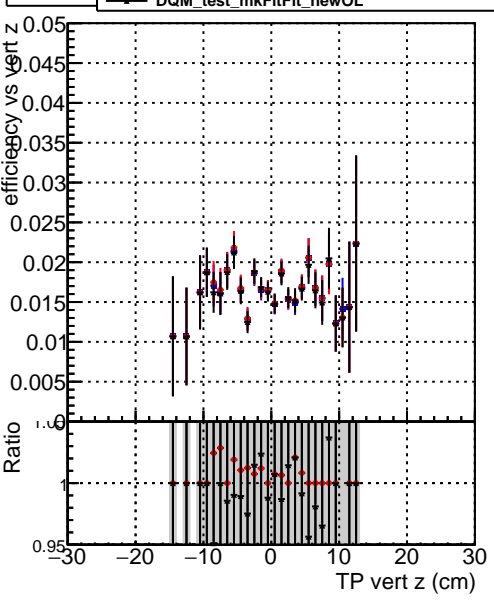

Efficiency vs vertpos

- DQM_test_CKFFitDefault
- DQM_test_doubleFit
- DQM_test_mkFitFit_newOL

Efficiency vs TP vert z

Efficiency vs. sim PV z