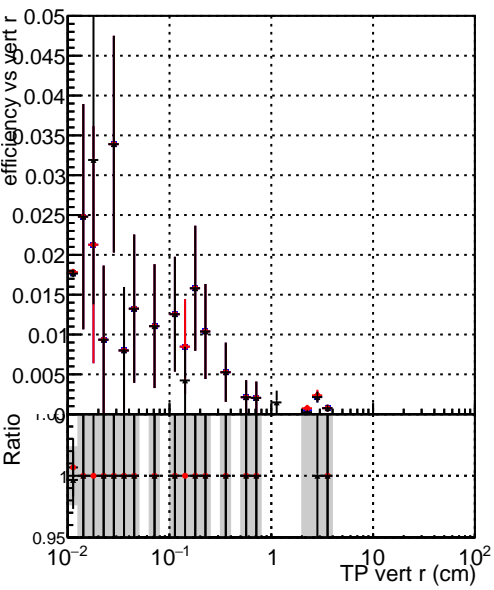

Efficiency vs vertpos

- DQM_test_CKFFitDefault
- DQM_test_doubleFit
- DQM_test_mkFitFit_newOL

Efficiency vs TP vert z

Efficiency vs. sim PV z