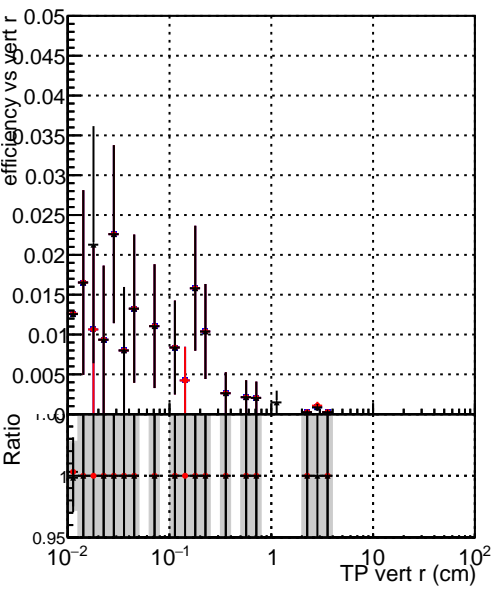

Efficiency vs vertpos

Efficiency vs TP vert z

- DQM_test_CKFFitDefault
- DQM_test_doubleFit
- DQM_test_mkFitFit_newOL

Efficiency vs. sim PV z