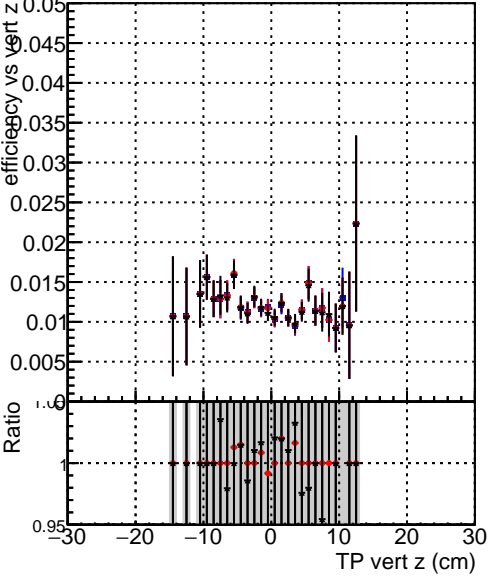

Efficiency vs vertpos

Efficiency vs TP vert z

- DQM_test_CKFFitDefault
- DQM_test_doubleFit
- DQM_test_mkFitFit_newOL

Efficiency vs. sim PV z