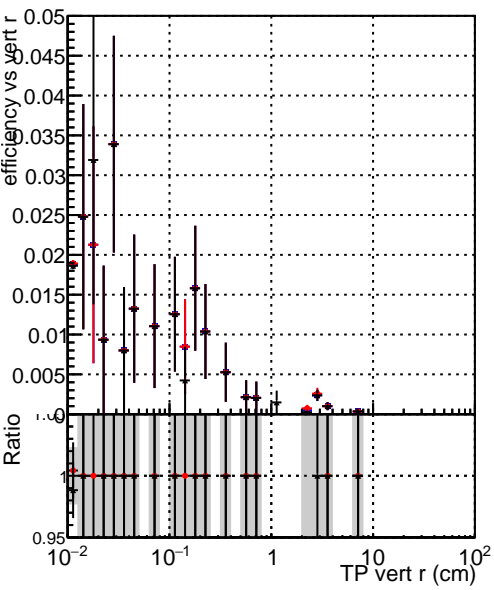

Efficiency vs vertpos

- DQM_test_CKFFitDefault
- DQM_test_doubleFit
- DQM_test_mkFitFit_newOL

Efficiency vs vert z

Efficiency vs. sim PV z