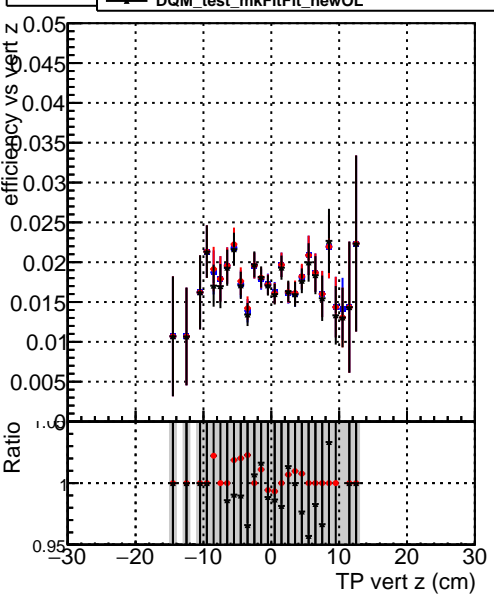

Efficiency vs vertpos

- DQM_test_CKFFitDefault
- DQM_test_doubleFit
- DQM_test_mkFitFit_newOL

Efficiency vs vert z

Efficiency vs. sim PV z