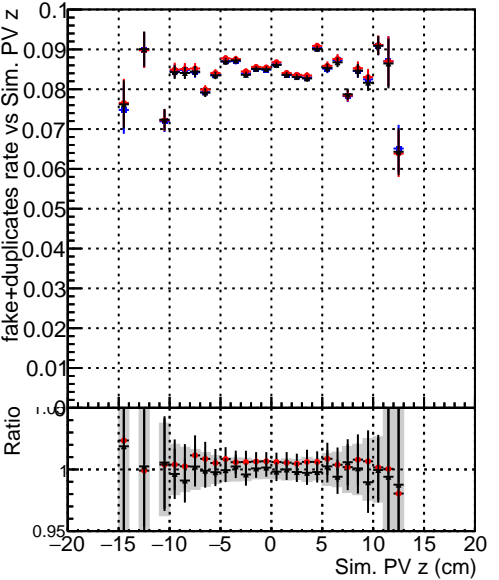

Efficiency vs vertpos**fake+duplicates vs vert r****Efficiency vs. sim PV z****fake+duplicates vs Sim. PV z****Efficiency vs. sim PV z****fake+duplicates vs Sim. PV z**

- DQM_test_CKFFitDefault
- DQM_test_doubleFit
- DQM_test_mkFitFit_newOL