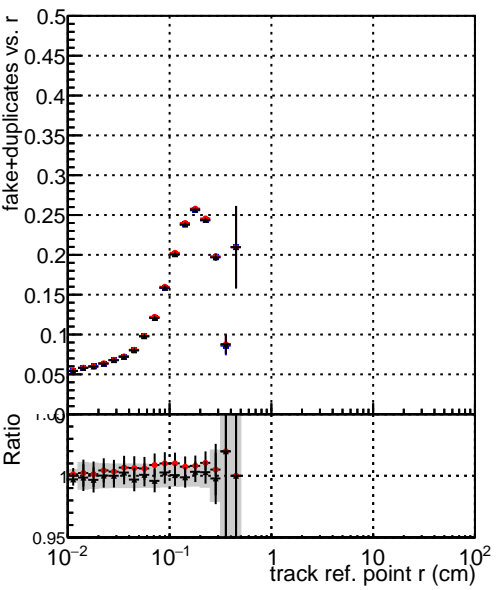

Efficiency vs vertpos**fake+duplicates vs vert r****Efficiency vs. sim PV z****fake+duplicates vs Sim. PV z****Efficiency vs. sim PV z****fake+duplicates vs Sim. PV z**

- DQM_test_CKFFitDefault
- DQM_test_doubleFit
- DQM_test_mkFitFit_newOL