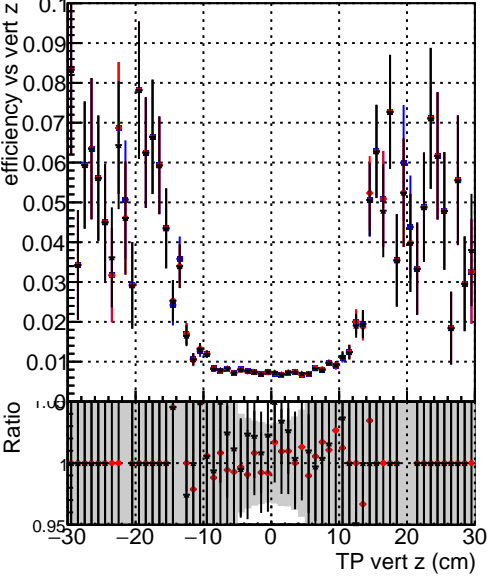

Efficiency vs vertpos**fake+duplicates vs vert r****Efficiency vs. sim PV z****fake+duplicates vs Sim. PV z****Efficiency vs. sim PV z****fake+duplicates vs Sim. PV z**

- DQM_test_CKFFitDefault
- DQM_test_doubleFit
- DQM_test_mkFitFit_newOL