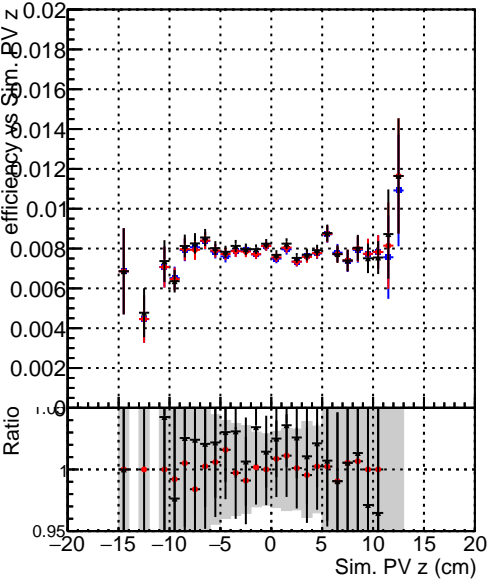

Efficiency vs vertpos**fake+duplicates vs vert r****Efficiency vs. sim PV z****fake+duplicates vs Sim. PV z****Efficiency vs. sim PV z****fake+duplicates vs Sim. PV z**

- DQM_test_CKFFitDefault
- DQM_test_doubleFit
- DQM_test_mkFitFit_newOL