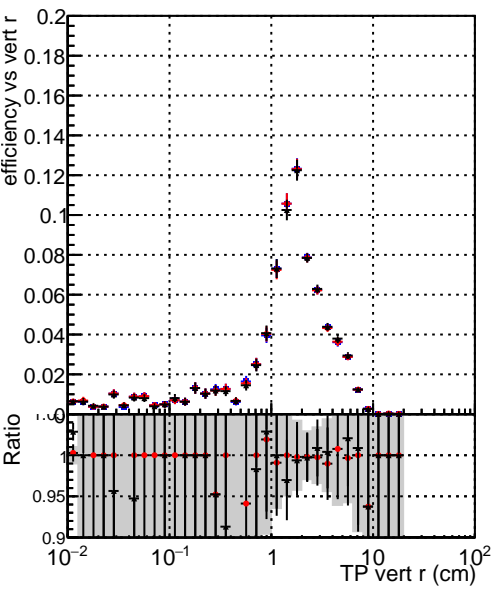

Efficiency vs vertpos**fake+duplicates vs vert r****Efficiency vs. sim PV z****fake+duplicates vs Sim. PV z****Efficiency vs. sim PV z****fake+duplicates vs Sim. PV z**

- DQM_test_CKFFitDefault
- DQM_test_doubleFit
- DQM_test_mkFitFit_newOL