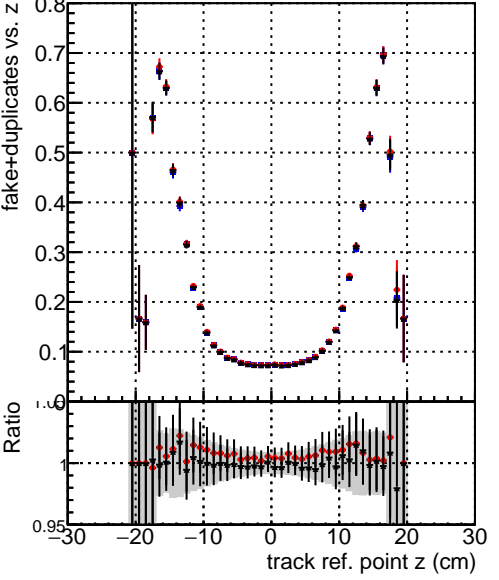

Efficiency vs vertpos**fake+duplicates vs vert r****Efficiency vs. sim PV z****fake+duplicates vs Sim. PV z****Efficiency vs. sim PV z****fake+duplicates vs Sim. PV z**

- DQM_test_CKFFitDefault
- DQM_test_doubleFit
- DQM_test_mkFitFit_newOL