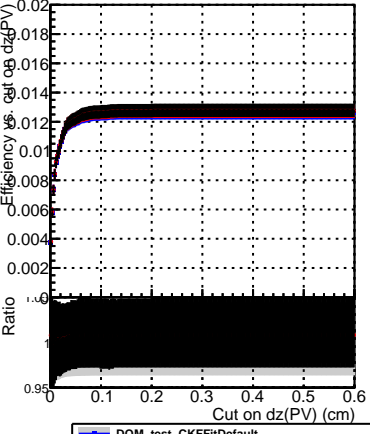

Efficiency vs. dz (PV)

Efficiency (tracking eff factorized out) vs. dz (PV)

Fake rate

- DQM_test_CKFFitDefault
- DQM_test_doubleFit
- DQM_test_mkFitFit_newOL