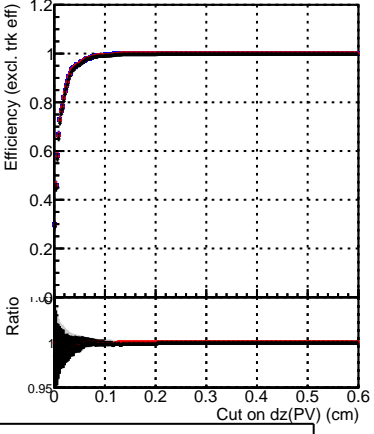

Efficiency vs. dz (PV)

Efficiency (tracking eff factorized out) vs. dz (PV)

Fake rate

- DQM_test_CKFFitDefault
- DQM_test_doubleFit
- DQM_test_mkFitFit_newOL