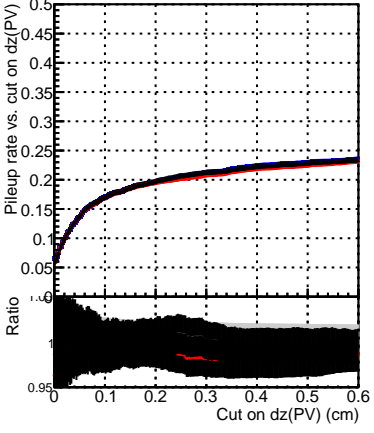

Efficiency vs. dz (PV)

Efficiency (tracking eff factorized out) vs. dz (PV)

Fake rate

- DQM_test_CKFFitDefault
- DQM_test_doubleFit
- DQM_test_mkFitFit_newOL