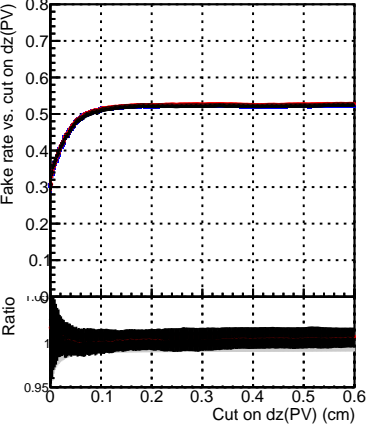

Efficiency vs. dz (PV)

Efficiency (tracking eff factorized out) vs. dz (PV)

Fake rate

- DQM_test_CKFFitDefault
- DQM_test_doubleFit
- DQM_test_mkFitFit_newOL