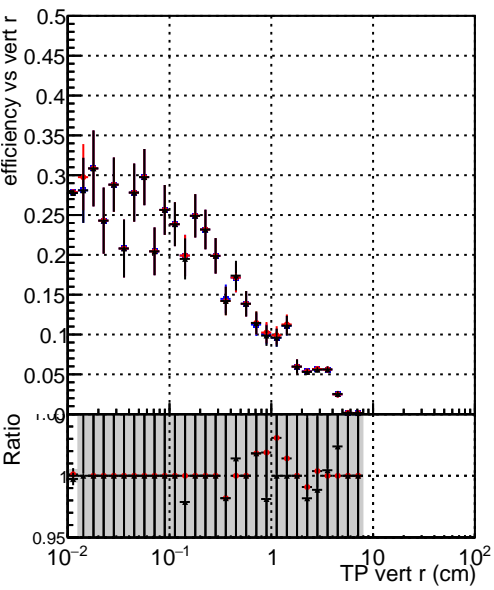

Efficiency vs vertpos

- DQM_test_CKFFitDefault
- DQM_test_doubleFit
- DQM_test_mkFitFit_noOL

Efficiency vs vert z

Efficiency vs. sim PV z