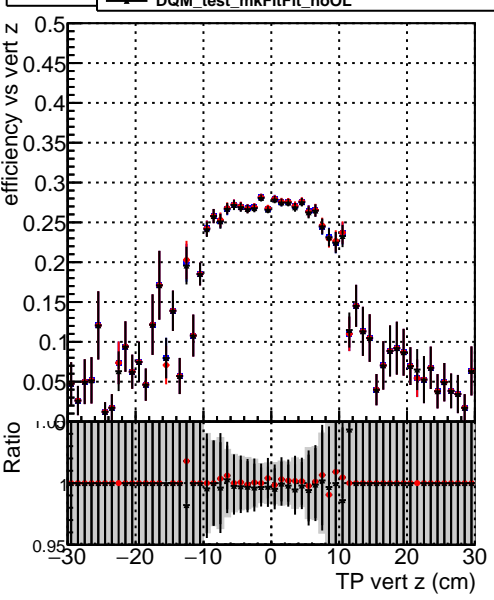

Efficiency vs vertpos

- DQM_test_CKFFitDefault
- DQM_test_doubleFit
- DQM_test_mkFitFit_noOL

Efficiency vs vert z

Efficiency vs. sim PV z