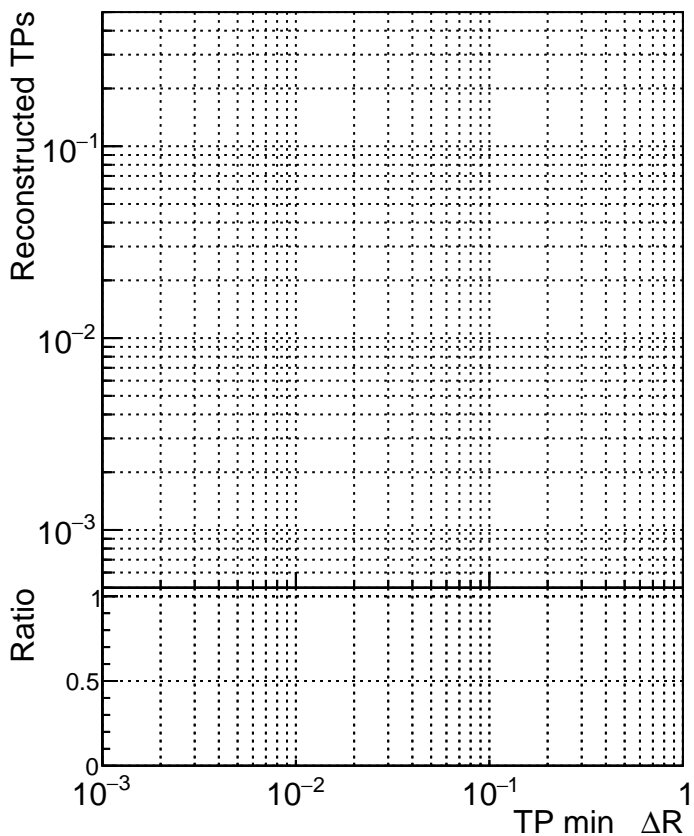

N of simulated tracks vs dR

N of associated tracks (simToReco) vs dR

N of simulated tracks

- DQM_test_CKFFitDefault
- DQM_test_doubleFit
- ▲ DQM_test_mkFitFit