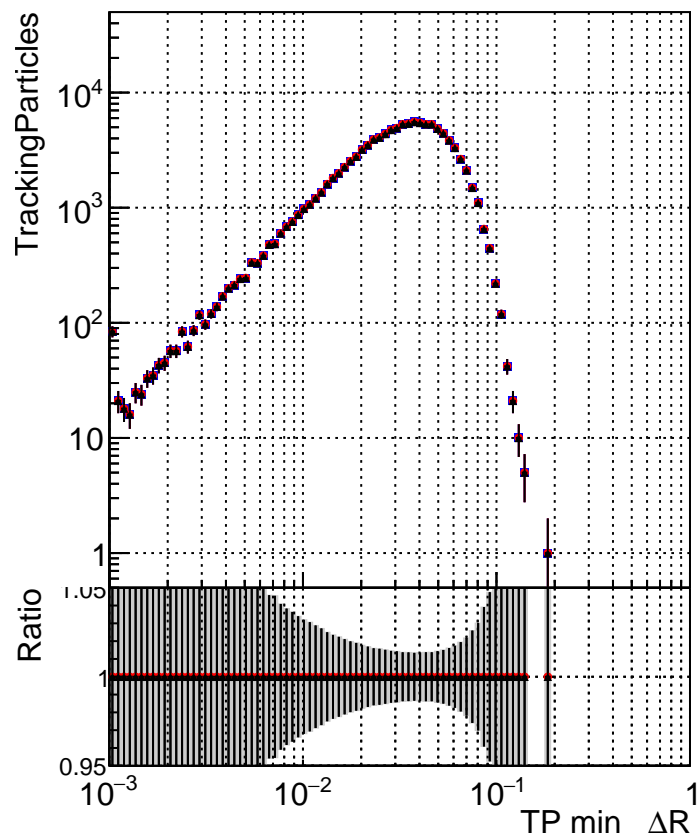

N of simulated tracks vs dR

N of associated tracks (simToReco) vs dR

N of simulated tracks

- DQM_test_CKFFitDefault
- DQM_test_doubleFit
- ▲ DQM_test_mkFitFit