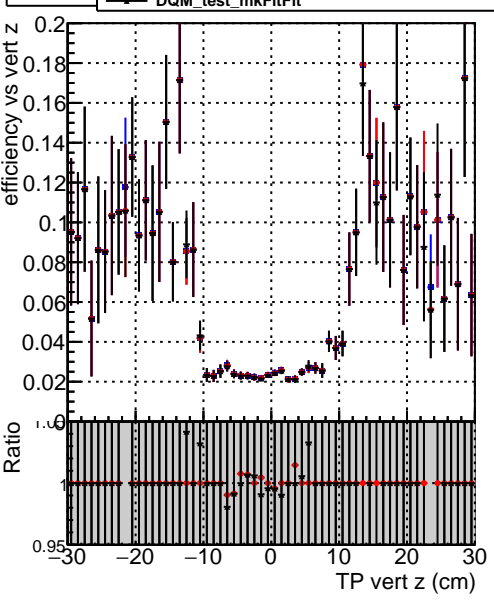

Efficiency vs vertpos

- DQM_test_CKFFitDefault
- DQM_test_doubleFit
- DQM_test_mkFitFit

Efficiency vs TP vert z

Efficiency vs. sim PV z