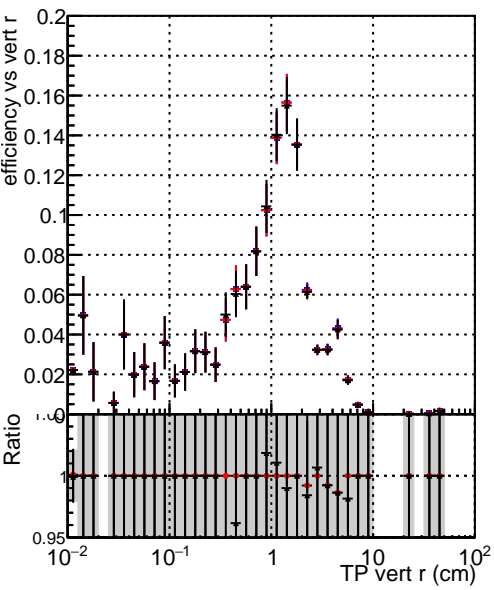

Efficiency vs vertpos

- DQM_test_CKFFitDefault
- DQM_test_doubleFit
- DQM_test_mkFitFit

Efficiency vs TP vert z

Efficiency vs. sim PV z