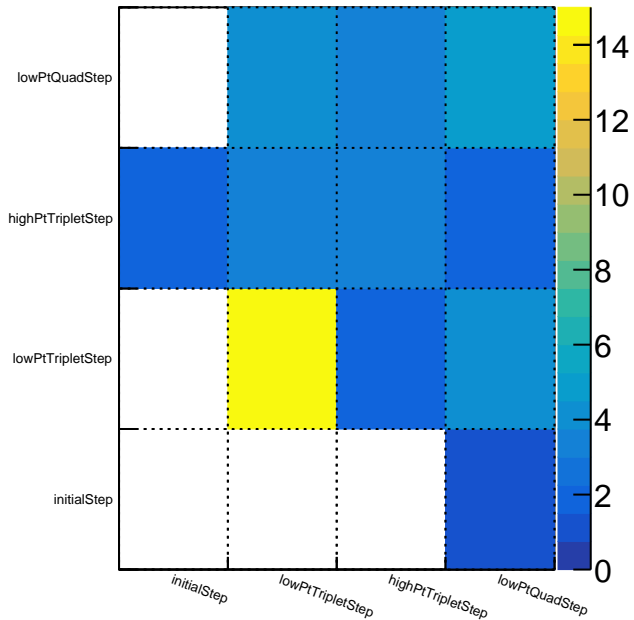

Duplicate tracks: originalAlgo vs originalAlgo

Duplicate tracks: originalAlgo vs originalAlgo