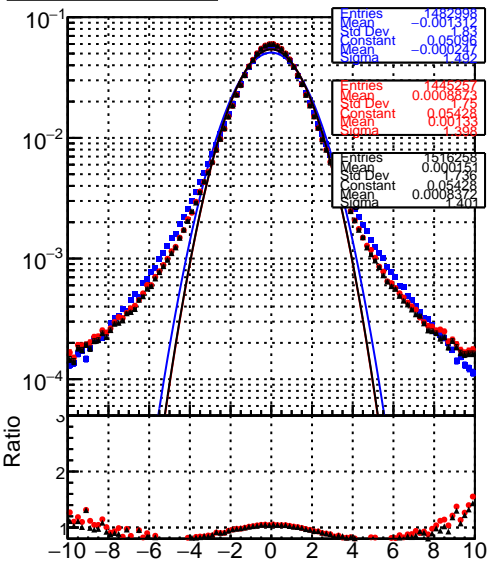

pull of p_t **pull of qover parameter****pull of ϕ parameter****pull of θ parameter****pull of dx parameter****pull of dz parameter**

Legend: /cebn/cms/store/user/ledanni/files/DCMHET_w/ST/Alpa/baseline (blue), /cebn/cms/store/user/ledanni/files/DCMHET_w/ST/Alpa/seed (red), /cebn/cms/store/user/ledanni/files/DCMHET_w/ST/Alpa (black)