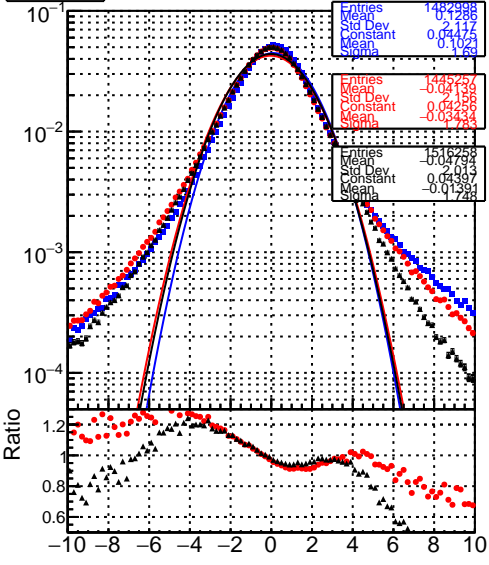

pull of p_t **pull of qover parameter****pull of ϕ parameter****pull of θ parameter****pull of dx parameter****pull of dz parameter**

Legend: /cebn/cms/store/user/ledanni/files/DCMHET_w/ST/Alpa/baseline (blue), /cebn/cms/store/user/ledanni/files/DCMHET_w/ST/Alpa/seed (red), /cebn/cms/store/user/ledanni/files/DCMHET_w/ST/Alpa (black)