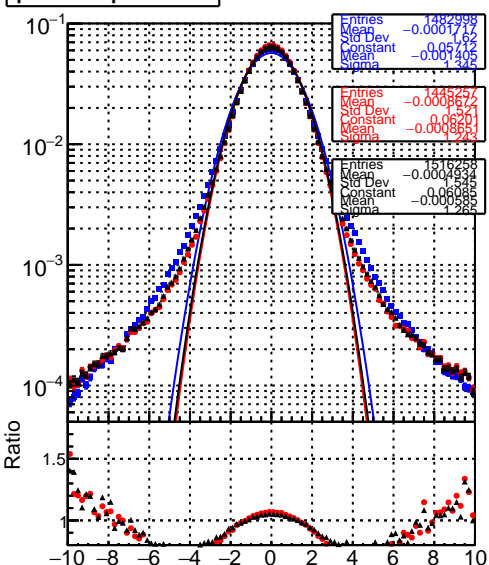

pull of p_t **pull of qover parameter****pull of ϕ parameter****pull of θ parameter****pull of dx parameter****pull of dz parameter**

Legend: /cebn/cms/store/user/ledanni/files/DCMHET_w/ST/Alpa/baseline (blue), /cebn/cms/store/user/ledanni/files/DCMHET_w/ST/Alpa/seed (red), /cebn/cms/store/user/ledanni/files/DCMHET_w/ST/Alpa (black)