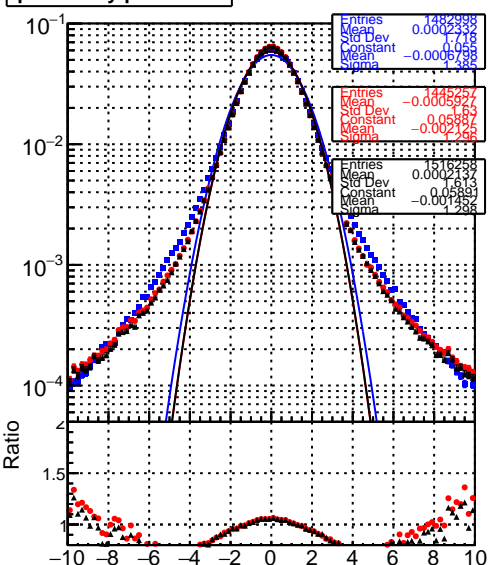

pull of p_t **pull of qover parameter****pull of ϕ parameter****pull of θ parameter****pull of dx parameter****pull of dz parameter**

Legend: /cebn/cms/store/user/ledanni/files/DCMHET_w/ST/Alpa/baseline (blue), /cebn/cms/store/user/ledanni/files/DCMHET_w/ST/Alpa/seed (red), /cebn/cms/store/user/ledanni/files/DCMHET_w/ST/Alpa (black)