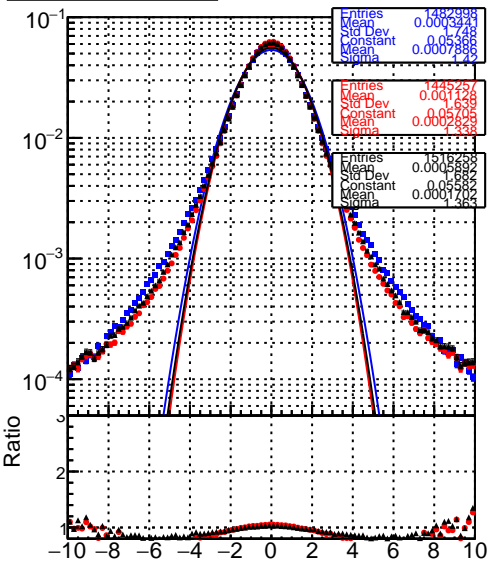

pull of p_t **pull of qover parameter****pull of ϕ parameter****pull of θ parameter****pull of dx parameter****pull of dz parameter**

Legend: /cebn/cms/store/user/ledanni/files/DCMHET_w/ST/Alpa/baseline (blue), /cebn/cms/store/user/ledanni/files/DCMHET_w/ST/Alpa/seed (red), /cebn/cms/store/user/ledanni/files/DCMHET_w/ST/Alpa (black)