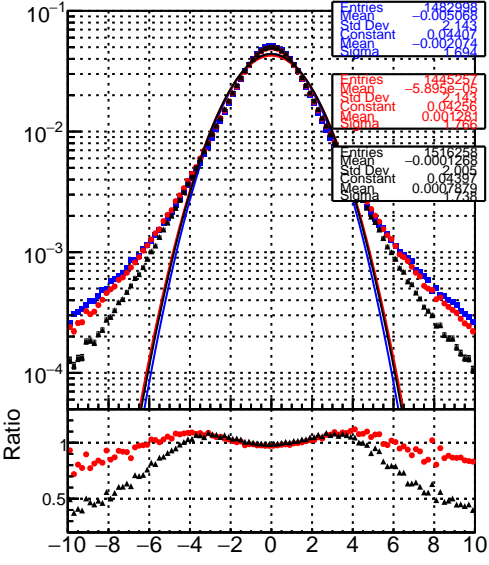

pull of p_t **pull of qover parameter****pull of ϕ parameter****pull of θ parameter****pull of dx parameter****pull of dz parameter**

Legend: /cebn/cms/store/user/ledanni/files/DCMHET_w/ST/Alpa/baseline (blue), /cebn/cms/store/user/ledanni/files/DCMHET_w/ST/Alpa/seed (red), /cebn/cms/store/user/ledanni/files/DCMHET_w/ST/Alpa (black)