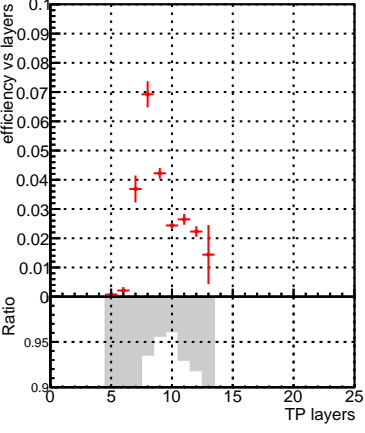

**Efficiency vs hit****fake+duplicates vs hits****Efficiency**

→ /ceph/cms/store/user/legianni/filesDQMHLT\_wLST/AlpakaBaselineSeedMaskingLSTSeeding/DQM\_AlpakaBaselineSeed

**Efficiency vs pixel layer****fake+duplicates vs pixel layers****Efficiency vs 3D layer****fake+duplicates vs 3D layers**