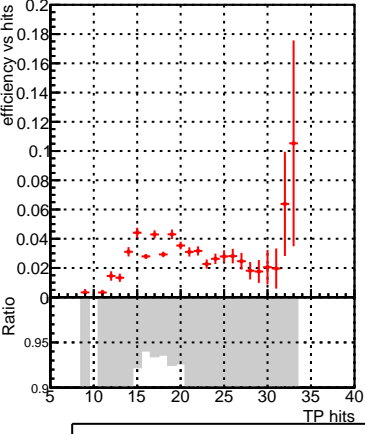

**Efficiency vs hit****fake+duplicates vs hits****Efficiency**

→ /ceph/cms/store/user/legianni/filesDQMHLT\_wLST/AlpakaBaselineSeedMaskingLSTSeeding/DQM\_AlpakaBaselineSeed

**Efficiency vs pixel layer****fake+duplicates vs pixel layers****Efficiency vs 3D layer****fake+duplicates vs 3D layers**