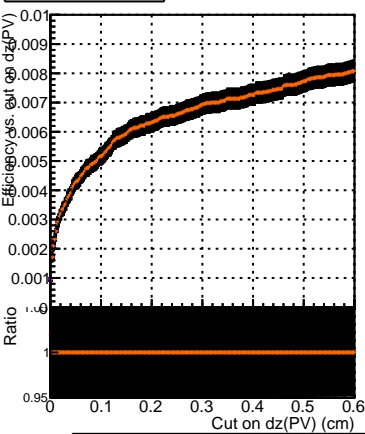

Efficiency vs. dz (PV)

Efficiency (tracking eff factorized out) vs. dz (PV)

- DQM_V0001_R000000001_Global_CMSSW_orig
- DQM_V0001_R000000001_Global_CMSSW_X_Y_Z_all17
- DQM_V0001_R000000001_Global_CMSSW_hpt08
- DQM_V0001_R000000001_Global_CMSSW_dt08

Fake rate