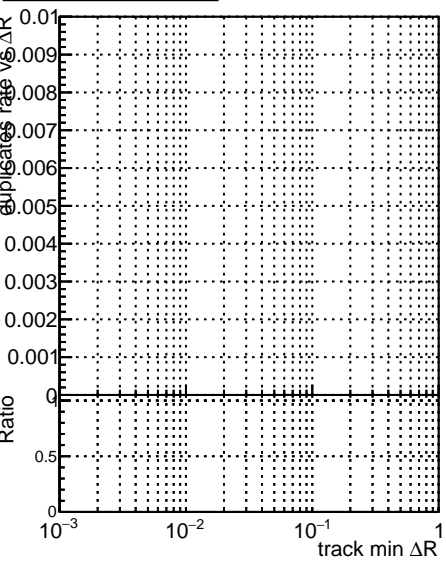

Fake rate vs dr

Duplicates Rate vs dr

Pileup rate vs dr

[/data2/legianni/pardo-opt/restart/CMS_SW_14_0_5/src/MTV-plot/DQM_TT_original_PU](#)
 Legend:
 - Blue line: DQM TT original PUDO options
 - Red line: DQM TT original REDO options
 - Orange line: DQM TT original PUDO options
 - Black line: DQM TT original REDO options

Fake rate vs ΔR(track, jet)

Duplicates Rate vs ΔR(track, jet)

Pileup rate vs ΔR(track, jet)

Fake rate vs pu

Duplicates Rate vs pu

Pileup rate vs pu