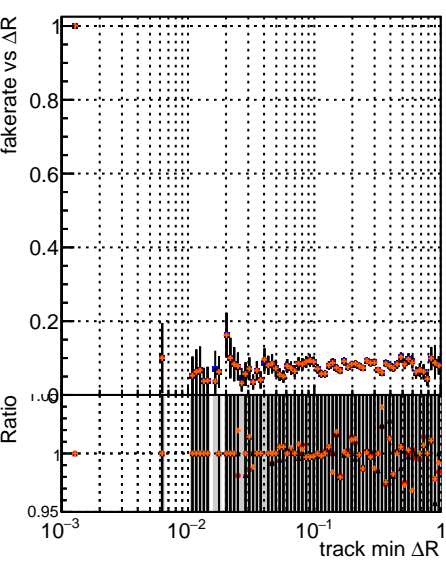

Fake rate vs dr

Duplicates Rate vs dr

Pileup rate vs dr

[/data2/legianni/pardo-opt/restart/CMS_SW_14_0_5/src/MTV-plot/DQM_TT_original_PU](#)
 Legend:
 - Blue line: DQM TT original PUDO options
 - Red line: DQM TT original REDO options
 - Orange line: DQM TT original PUDO options
 - Black line: DQM TT original REDO options

Fake rate vs ΔR(track, jet)

Duplicates Rate vs ΔR(track, jet)

Pileup rate vs ΔR(track, jet)

Fake rate vs pu

Duplicates Rate vs pu

Pileup rate vs pu