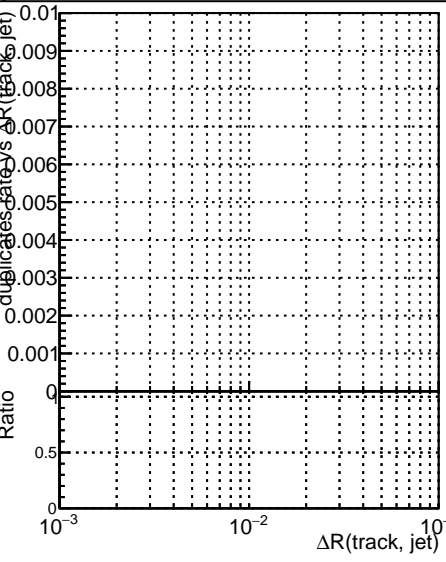

Fake rate vs dr

Duplicates Rate vs dr

Pileup rate vs dr

[/data2/legianni/pardo-opt/restart/CMS_SW_14_0_5/src/MTV-plot/DQM_TT_original_PU](#)
 Legend:
 - Blue line: DQM TT original PUDO options
 - Red line: DQM TT original REDO options
 - Orange line: DQM TT original PUDO options
 - Black line: DQM TT original REDO options

Fake rate vs ΔR(track, jet)

Duplicates Rate vs ΔR(track, jet)

Pileup rate vs ΔR(track, jet)

Fake rate vs pu

Duplicates Rate vs pu

Pileup rate vs pu