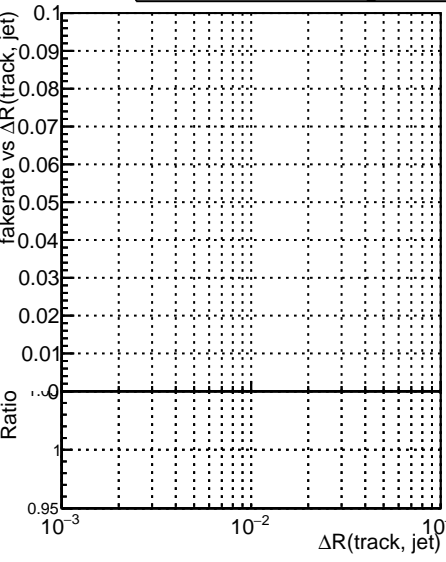

Fake rate vs dr

Duplicates Rate vs dr

Pileup rate vs dr

[/data2/legianni/pardo-opt/restart/CMS_SW_14_0_5/src/MTV-plot/DQM_TT_original_PU](#)
 Legend:
 - Blue line: DQM TT original PUDO options
 - Red line: DQM TT original REDO options
 - Orange line: DQM TT original PUDO options
 - Black line: DQM TT original REDO options

Fake rate vs ΔR(track, jet)

Duplicates Rate vs ΔR(track, jet)

Pileup rate vs ΔR(track, jet)

Fake rate vs pu

Duplicates Rate vs pu

Pileup rate vs pu