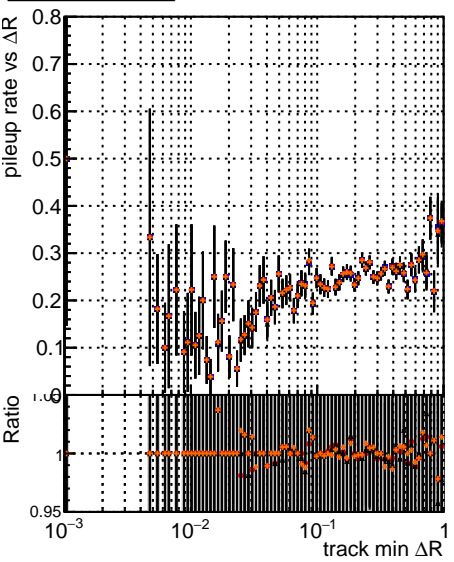

Fake rate vs dr

Duplicates Rate vs dr

Pileup rate vs dr

[/data2/legianni/pardo-opt/restart/CMS_SW_14_0_5/src/MTV-plot/DQM_TT_original_PU](#)
 Legend:
 - Blue line: DQM TT original PUDO options
 - Red line: DQM TT original REDO options
 - Orange line: DQM TT original PUDO options
 - Black line: DQM TT original REDO options

Fake rate vs ΔR(track, jet)

Duplicates Rate vs ΔR(track, jet)

Pileup rate vs ΔR(track, jet)

Fake rate vs pu

Duplicates Rate vs pu

Pileup rate vs pu