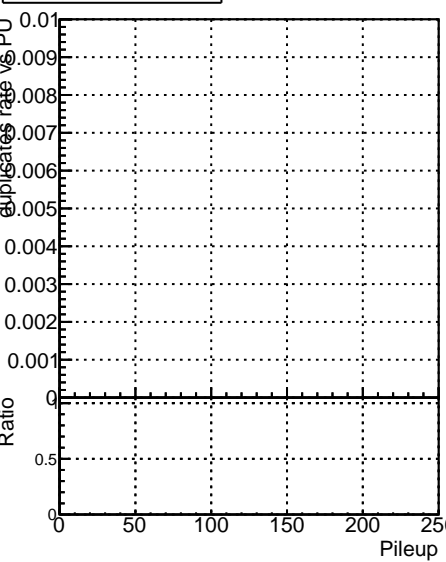

Fake rate vs dr

Duplicates Rate vs dr

Pileup rate vs dr

[/data2/legianni/pardo-opt/restart/CMS_SW_14_0_5/src/MTV-plot/DQM_TT_original_PU](#)
 Legend:
 - Blue line: DQM TT original PUDO options
 - Red line: DQM TT original REDO options
 - Orange line: DQM TT original PUDO options
 - Black line: DQM TT original REDO options

Fake rate vs ΔR(track, jet)

Duplicates Rate vs ΔR(track, jet)

Pileup rate vs ΔR(track, jet)

Fake rate vs pu

Duplicates Rate vs pu

Pileup rate vs pu