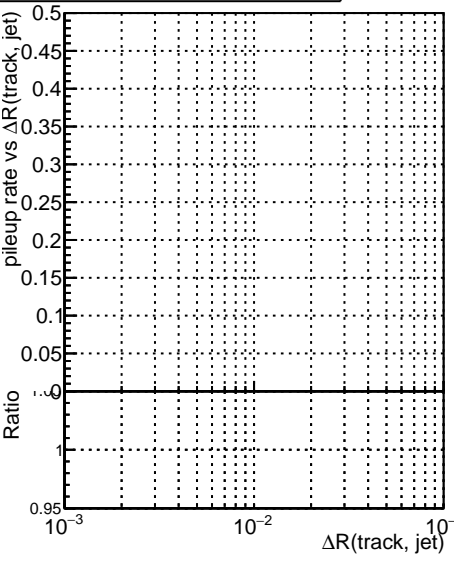

Fake rate vs dr

Duplicates Rate vs dr

Pileup rate vs dr

[/data2/legianni/pardo-opt/restart/CMS_SW_14_0_5/src/MTV-plot/DQM_TT_original_PU](#)
 Legend:
 - Blue line: DQM TT original PUDO options
 - Red line: DQM TT original REDO options
 - Orange line: DQM TT original PUDO options
 - Black line: DQM TT original REDO options

Fake rate vs ΔR(track, jet)

Duplicates Rate vs ΔR(track, jet)

Pileup rate vs ΔR(track, jet)

Fake rate vs pu

Duplicates Rate vs pu

Pileup rate vs pu