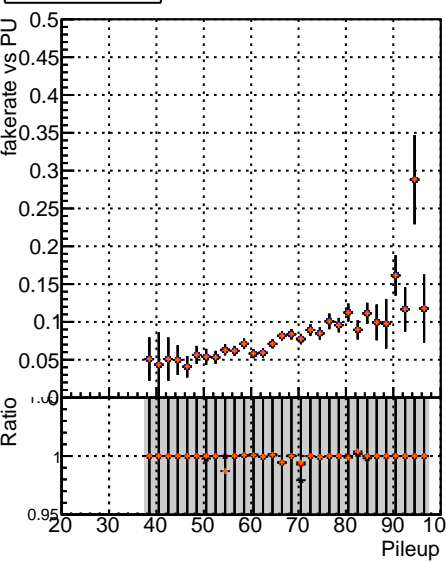

Fake rate vs dr

Duplicates Rate vs dr

Pileup rate vs dr

[/data2/legianni/pardo-opt/restart/CMS_SW_14_0_5/src/MTV-plot/DQM_TT_original_PU](#)
 Legend:
 - Blue line: DQM TT original PUDO options
 - Red line: DQM TT original REDO options
 - Orange line: DQM TT original PUDO options
 - Black line: DQM TT original REDO options

Fake rate vs ΔR(track, jet)

Duplicates Rate vs ΔR(track, jet)

Pileup rate vs ΔR(track, jet)

Fake rate vs pu

Duplicates Rate vs pu

Pileup rate vs pu