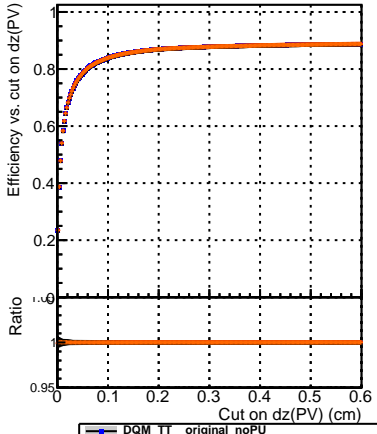

Efficiency vs. dz (PV)

Efficiency (tracking eff factorized out) vs. dz (PV)

DQM_TT original_noPU
 DQM_TT paretofrontMaxEffOnlyFWD_PU
 DQM_TT paretofrontMinFROnlyFWD_PU
 DQM_TT paretofrontMaxHitsOnlyFWD_PU