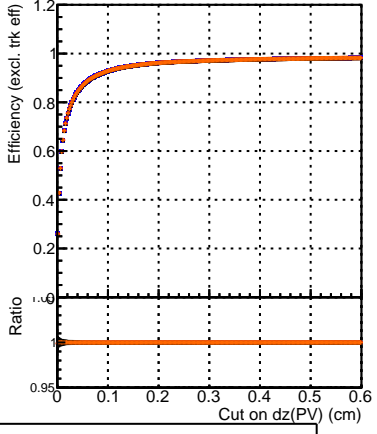

Efficiency vs. dz (PV)

Efficiency (tracking eff factorized out) vs. dz (PV)

DQM_TT original_noPU
 DQM_TT paretofrontMaxEffOnlyFWD_PU
 DQM_TT paretofrontMinFROnlyFWD_PU
 DQM_TT paretofrontMaxHitsOnlyFWD_PU