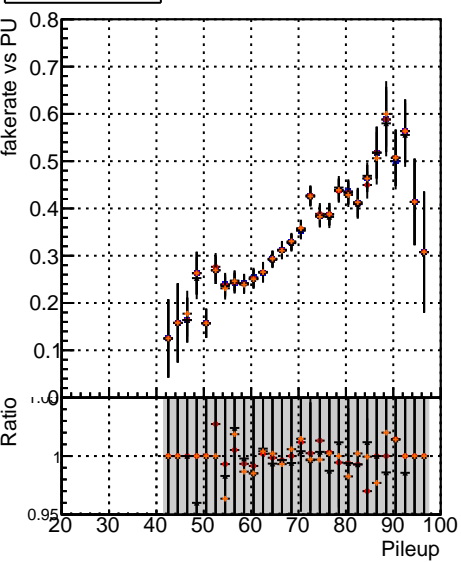

Fake rate vs dr**Duplicates Rate vs dr****Pileup rate vs dr****Fake rate vs ΔR(track, jet)****Duplicates Rate vs ΔR(track, jet)****Pileup rate vs ΔR(track, jet)****Fake rate vs PU****Duplicates Rate vs PU****Pileup rate vs PU**

■ DQM TT original noPU
● DQM TT paretoFrontMaxEffOnlyFB2_PU
▲ DQM TT paretoFrontMinEffOnlyFB2_PU
✕ DQM TT paretoFrontMaxHitsOnlyFB2_PU