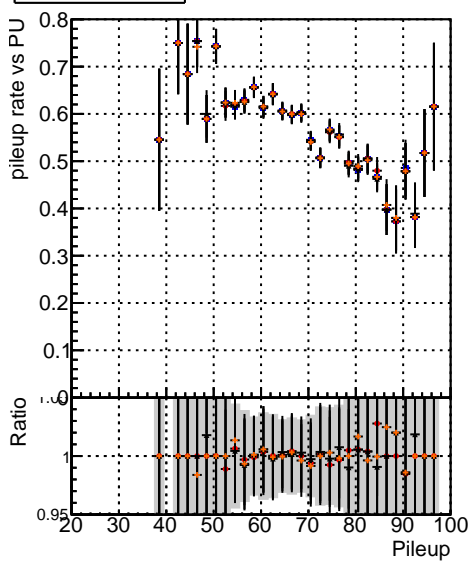

Fake rate vs dr**Duplicates Rate vs dr****Pileup rate vs dr****Fake rate vs ΔR(track, jet)****Duplicates Rate vs ΔR(track, jet)****Pileup rate vs ΔR(track, jet)****Fake rate vs PU****Duplicates Rate vs PU****Pileup rate vs PU**

■ DQM TT original noPU
● DQM TT paretoFrontMaxEffOnlyFB2_PU
▲ DQM TT paretoFrontMinEffOnlyFB2_PU
✕ DQM TT paretoFrontMaxHitsOnlyFB2_PU