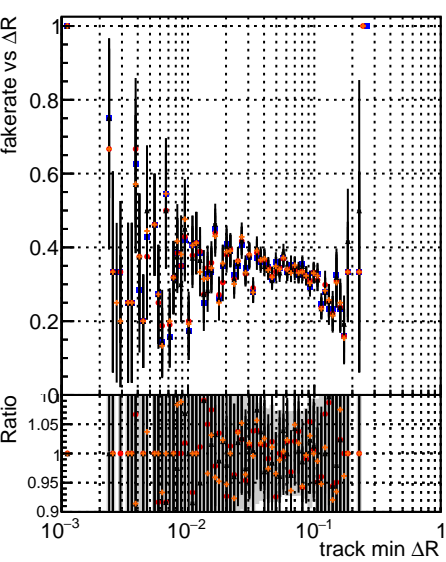

Fake rate vs dr**Duplicates Rate vs dr****Pileup rate vs dr****Fake rate vs ΔR(track, jet)****Duplicates Rate vs ΔR(track, jet)****Pileup rate vs ΔR(track, jet)****Fake rate vs PU****Duplicates Rate vs PU****Pileup rate vs PU**

■ DQM TT original noPU
● DQM TT paretoFrontMaxEffOnlyFB2_PU
▲ DQM TT paretoFrontMinEffOnlyFB2_PU
✕ DQM TT paretoFrontMaxHitsOnlyFB2_PU