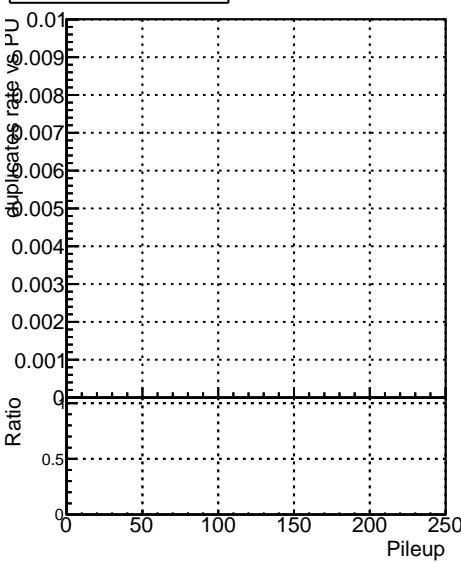

Fake rate vs dr**Duplicates Rate vs dr****Pileup rate vs dr****Fake rate vs ΔR(track, jet)****Duplicates Rate vs ΔR(track, jet)****Pileup rate vs ΔR(track, jet)****Fake rate vs PU****Duplicates Rate vs PU****Pileup rate vs PU**

■ DQM TT original noPU
● DQM TT paretoFrontMaxEffOnlyFB2_PU
▲ DQM TT paretoFrontMinEffOnlyFB2_PU
✕ DQM TT paretoFrontMaxHitsOnlyFB2_PU