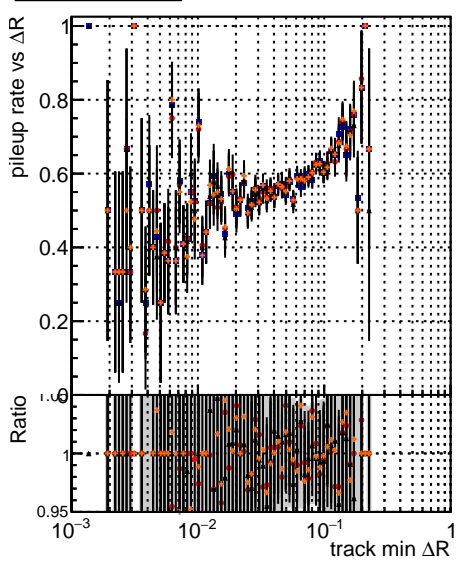

Fake rate vs dr**Duplicates Rate vs dr****Pileup rate vs dr****Fake rate vs ΔR(track, jet)****Duplicates Rate vs ΔR(track, jet)****Pileup rate vs ΔR(track, jet)****Fake rate vs PU****Duplicates Rate vs PU****Pileup rate vs PU**

■ DQM TT original noPU
● DQM TT paretoFrontMaxEffOnlyFB2_PU
▲ DQM TT paretoFrontMinEffOnlyFB2_PU
✕ DQM TT paretoFrontMaxHitsOnlyFB2_PU