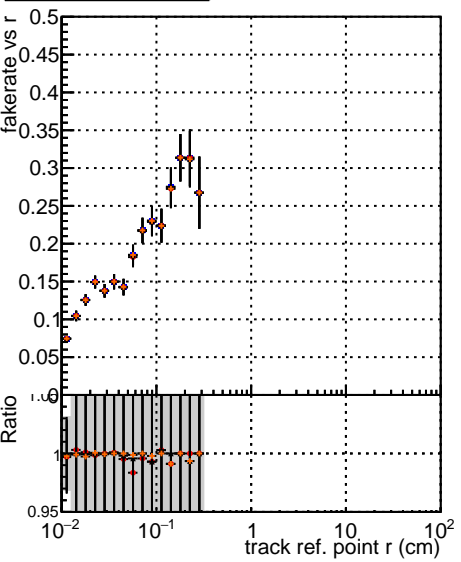

Fake rate vs vertpos**Duplicates Rate vs vertpos****Pileup rate vs vertpos**

— ● DQM TT original noPU
— ● DQM TT paretofrontMinEffOnlyFB2_PU
— ● DQM TT paretofrontMinFROnlyFB2_PU
— ● DQM TT paretofrontMaxHitsOnlyFB2_PU

Fake rate vs v**Fake rate vs. sim PV z****Duplicates Rate vs sim PV z****Pileup rate vs. sim PV z**