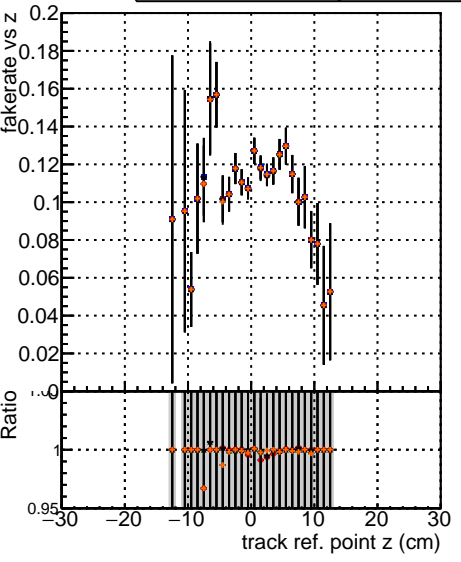

Fake rate vs vertpos**Duplicates Rate vs vertpos****Pileup rate vs vertpos**

— ● DQM TT original noPU
— ● DQM TT paretofrontMinEffOnlyFB2_PU
— ● DQM TT paretofrontMinFROnlyFB2_PU
— ● DQM TT paretofrontMaxHitsOnlyFB2_PU

Fake rate vs v**Fake rate vs. sim PV z****Duplicates Rate vs sim PV z****Pileup rate vs. sim PV z**