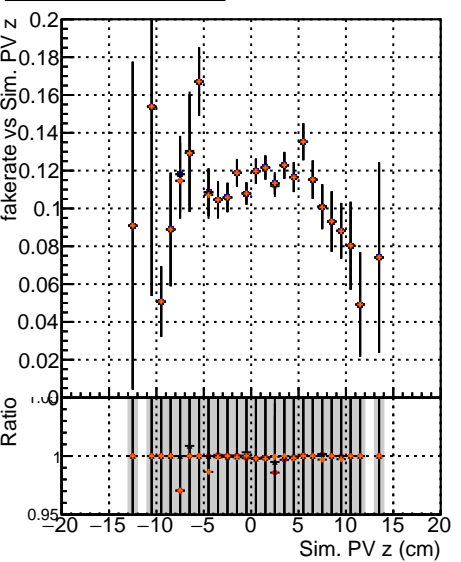

Fake rate vs vertpos**Duplicates Rate vs vertpos****Pileup rate vs vertpos**

— ● DQM TT original noPU
— ● DQM TT paretofrontMinEffOnlyFB2_PU
— ● DQM TT paretofrontMinFROnlyFB2_PU
— ● DQM TT paretofrontMaxHitsOnlyFB2_PU

Fake rate vs v**Fake rate vs. sim PV z****Duplicates Rate vs sim PV z****Pileup rate vs. sim PV z**