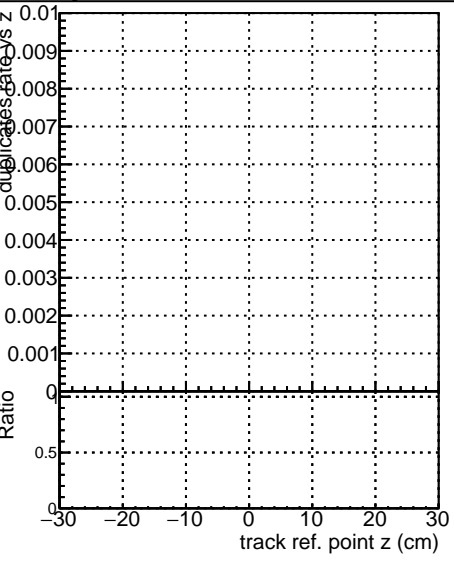

Fake rate vs vertpos**Duplicates Rate vs vertpos****Pileup rate vs vertpos**

— ● DQM TT original noPU
— ● DQM TT paretofrontMinEffOnlyFB2_PU
— ● DQM TT paretofrontMinFROnlyFB2_PU
— ● DQM TT paretofrontMaxHitsOnlyFB2_PU

Fake rate vs v**Fake rate vs. sim PV z****Duplicates Rate vs sim PV z****Pileup rate vs. sim PV z**