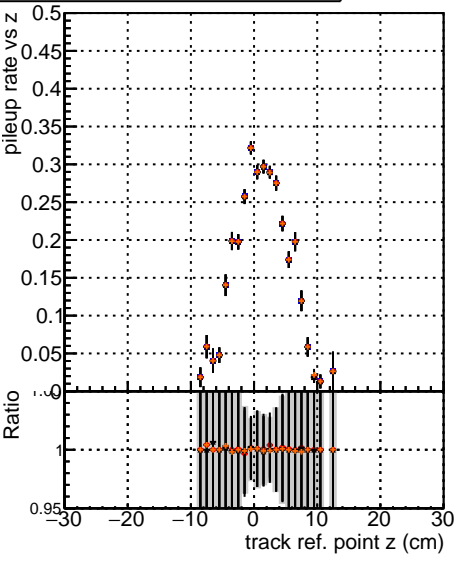

Fake rate vs vertpos**Duplicates Rate vs vertpos****Pileup rate vs vertpos**

— ● DQM TT original noPU
— ● DQM TT paretofrontMinEffOnlyFB2_PU
— ● DQM TT paretofrontMinFROnlyFB2_PU
— ● DQM TT paretofrontMaxHitsOnlyFB2_PU

Fake rate vs v**Fake rate vs. sim PV z****Duplicates Rate vs sim PV z****Pileup rate vs. sim PV z**