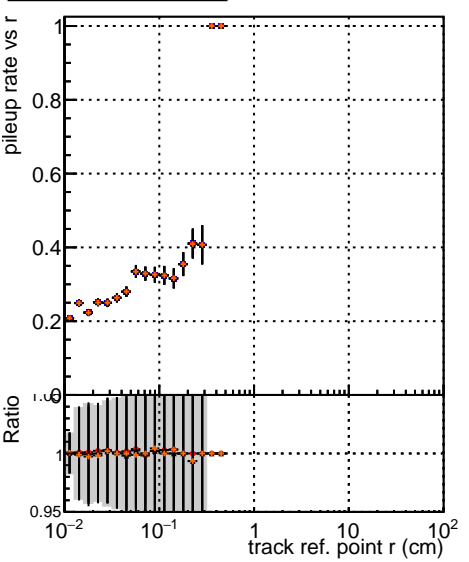

Fake rate vs vertpos**Duplicates Rate vs vertpos****Pileup rate vs vertpos**

— ● DQM TT original noPU
— ● DQM TT paretofrontMinEffOnlyFB2_PU
— ● DQM TT paretofrontMinFROnlyFB2_PU
— ● DQM TT paretofrontMaxHitsOnlyFB2_PU

Fake rate vs v**Fake rate vs. sim PV z****Duplicates Rate vs sim PV z****Pileup rate vs. sim PV z**