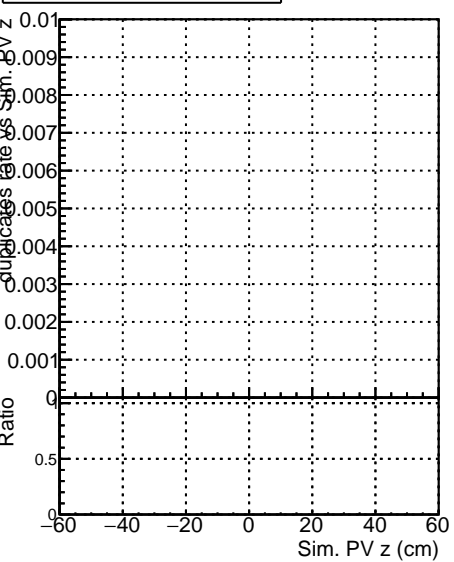

Fake rate vs vertpos**Duplicates Rate vs vertpos****Pileup rate vs vertpos**

— ● DQM TT original noPU
— ● DQM TT paretofrontMinEffOnlyFB2_PU
— ● DQM TT paretofrontMinFROnlyFB2_PU
— ● DQM TT paretofrontMaxHitsOnlyFB2_PU

Fake rate vs v**Fake rate vs. sim PV z****Duplicates Rate vs sim PV z****Pileup rate vs. sim PV z**