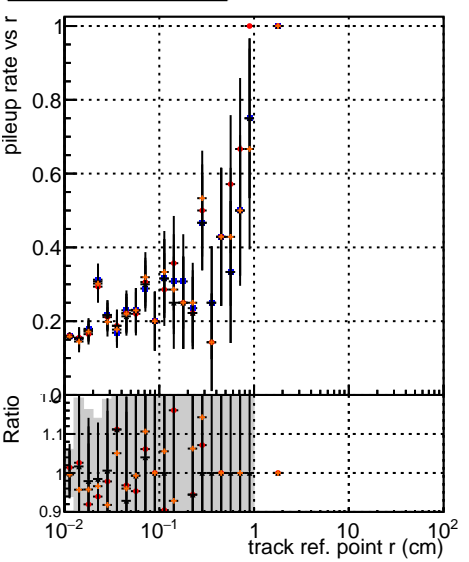

Fake rate vs vertpos

Duplicates Rate vs vertpos

Pileup rate vs vertpos

Fake rate vs v

Duplicates Rate vs v

Pileup rate vs v

—●— DQM TT original noPU  
—●— DQM TT paretofrontMinEffOnlyFB2\_PU  
—●— DQM TT paretofrontMinFROnlyFB2\_PU  
—●— DQM TT paretofrontMinHitsOnlyFB2\_PU

Fake rate vs. sim PV z

Duplicates Rate vs sim PV z

Pileup rate vs. sim PV z