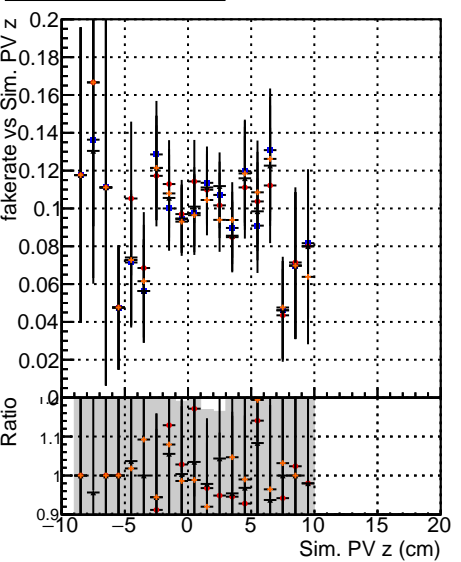

Fake rate vs vertpos

Duplicates Rate vs vertpos

Pileup rate vs vertpos

Fake rate vs v

Duplicates Rate vs v

Pileup rate vs v

—●— DQM TT original noPU  
—●— DQM TT paretofrontMinEffOnlyFB2\_PU  
—●— DQM TT paretofrontMinFROnlyFB2\_PU  
—●— DQM TT paretofrontMinHitsOnlyFB2\_PU

Fake rate vs. sim PV z

Duplicates Rate vs sim PV z

Pileup rate vs. sim PV z