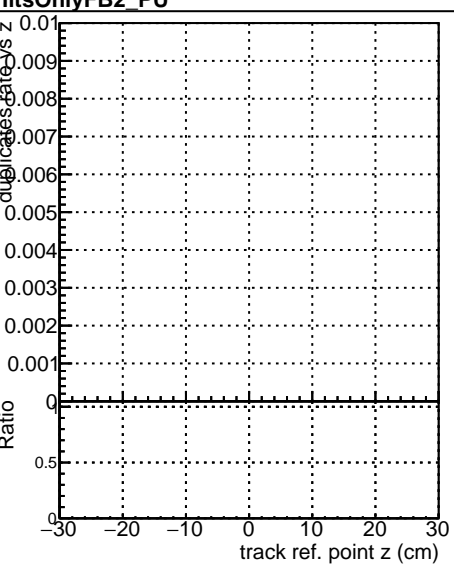

Fake rate vs vertpos

Duplicates Rate vs vertpos

Pileup rate vs vertpos

Fake rate vs v

Duplicates Rate vs v

Pileup rate vs v

—●— DQM TT original noPU  
—●— DQM TT paretofrontMinEffOnlyFB2\_PU  
—●— DQM TT paretofrontMinFROnlyFB2\_PU  
—●— DQM TT paretofrontMinHitsOnlyFB2\_PU

Fake rate vs. sim PV z

Duplicates Rate vs sim PV z

Pileup rate vs. sim PV z