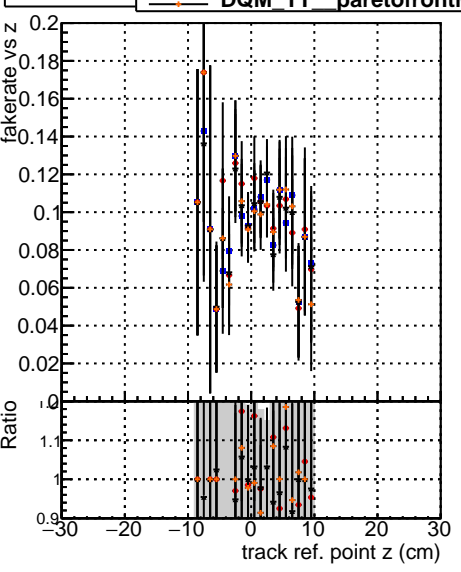

Fake rate vs vertpos

Duplicates Rate vs vertpos

Pileup rate vs vertpos

Fake rate vs v

Duplicates Rate vs v

Pileup rate vs v

—●— DQM TT original noPU  
—●— DQM TT paretofrontMinEffOnlyFB2\_PU  
—●— DQM TT paretofrontMinFROnlyFB2\_PU  
—●— DQM TT paretofrontMinHitsOnlyFB2\_PU

Fake rate vs. sim PV z

Duplicates Rate vs sim PV z

Pileup rate vs. sim PV z