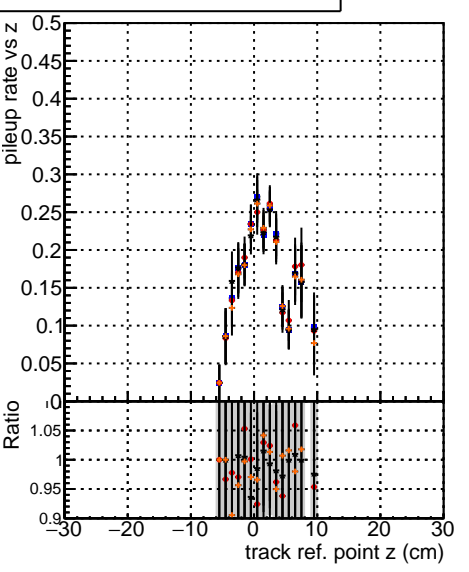

Fake rate vs vertpos

Duplicates Rate vs vertpos

Pileup rate vs vertpos

Fake rate vs v

Duplicates Rate vs v

Pileup rate vs v

—●— DQM TT original noPU  
—●— DQM TT paretofrontMinEffOnlyFB2\_PU  
—●— DQM TT paretofrontMinFROnlyFB2\_PU  
—●— DQM TT paretofrontMinHitsOnlyFB2\_PU

Fake rate vs. sim PV z

Duplicates Rate vs sim PV z

Pileup rate vs. sim PV z