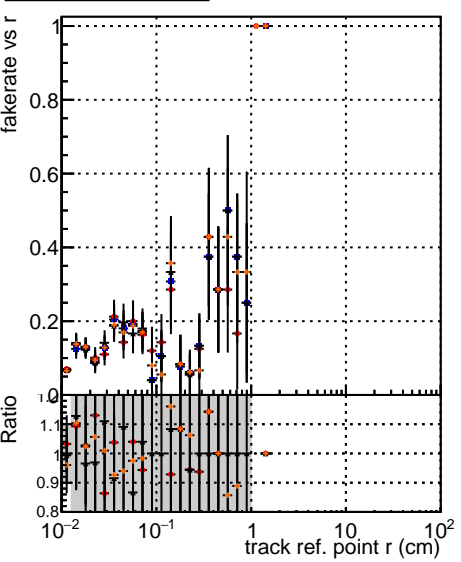

Fake rate vs vertpos

Duplicates Rate vs vertpos

Pileup rate vs vertpos

Fake rate vs v

Duplicates Rate vs v

Pileup rate vs v

—●— DQM TT original noPU  
—●— DQM TT paretofrontMinEffOnlyFB2\_PU  
—●— DQM TT paretofrontMinFROnlyFB2\_PU  
—●— DQM TT paretofrontMinHitsOnlyFB2\_PU

Fake rate vs. sim PV z

Duplicates Rate vs sim PV z

Pileup rate vs. sim PV z