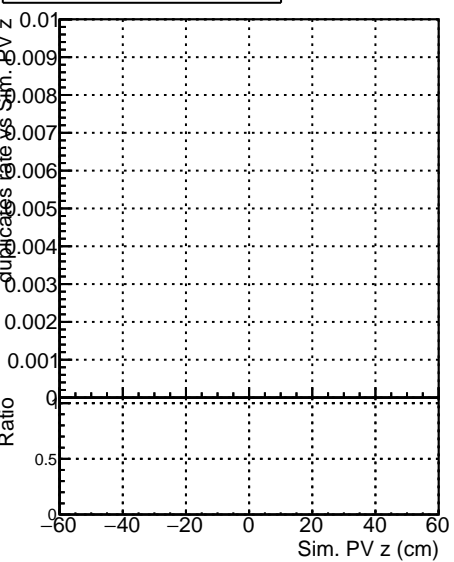

Fake rate vs vertpos

Duplicates Rate vs vertpos

Pileup rate vs vertpos

Fake rate vs v

Duplicates Rate vs v

Pileup rate vs v

—●— DQM TT original noPU  
—●— DQM TT paretofrontMinEffOnlyFB2\_PU  
—●— DQM TT paretofrontMinFROnlyFB2\_PU  
—●— DQM TT paretofrontMinHitsOnlyFB2\_PU

Fake rate vs. sim PV z

Duplicates Rate vs sim PV z

Pileup rate vs. sim PV z