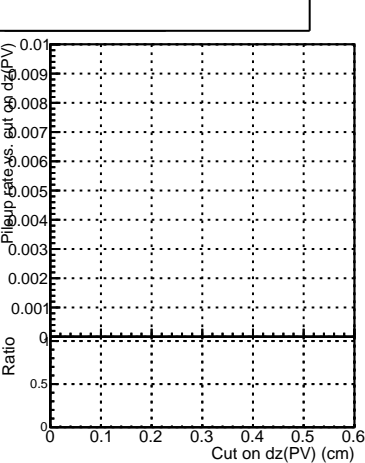

Efficiency vs. dz (PV)

Efficiency (tracking eff factorized out) vs. dz (PV)

Fake rate

- DQM_TT original_noPU
- DQM_TT paretofrontMaxEffOnlyFB2_PU
- DQM_TT paretofrontMinFROnlyFB2_PU
- DQM_TT paretofrontMaxHitsOnlyFB2_PU