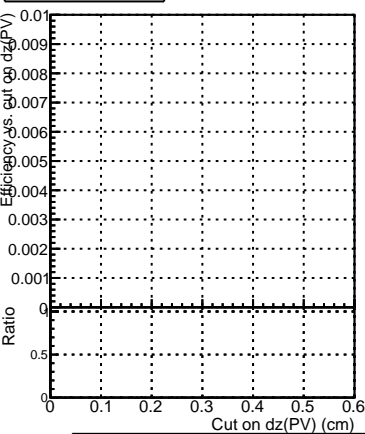

Efficiency vs. dz (PV)

Efficiency (tracking eff factorized out) vs. dz (PV)

Fake rate

- DQM_TT original_noPU
- DQM_TT paretofrontMaxEffOnlyFB2_PU
- DQM_TT paretofrontMinFROnlyFB2_PU
- DQM_TT paretofrontMaxHitsOnlyFB2_PU