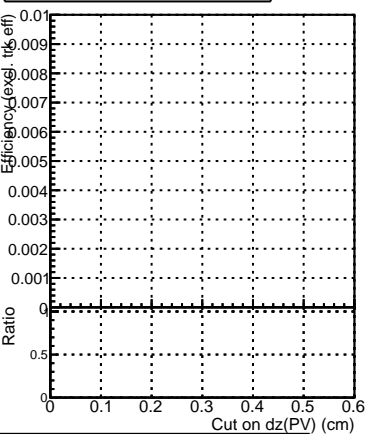

Efficiency vs. dz (PV)

Efficiency (tracking eff factorized out) vs. dz (PV)

Fake rate

- DQM_TT original_noPU
- DQM_TT paretofrontMaxEffOnlyFB2_PU
- DQM_TT paretofrontMinFROnlyFB2_PU
- DQM_TT paretofrontMaxHitsOnlyFB2_PU