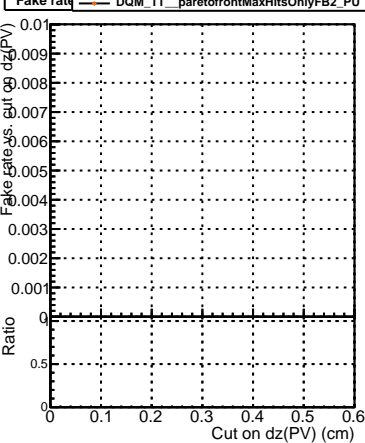

Efficiency vs. dz (PV)

Efficiency (tracking eff factorized out) vs. dz (PV)

Fake rate

- DQM_TT original_noPU
- DQM_TT paretofrontMaxEffOnlyFB2_PU
- DQM_TT paretofrontMinFROnlyFB2_PU
- DQM_TT paretofrontMaxHitsOnlyFB2_PU