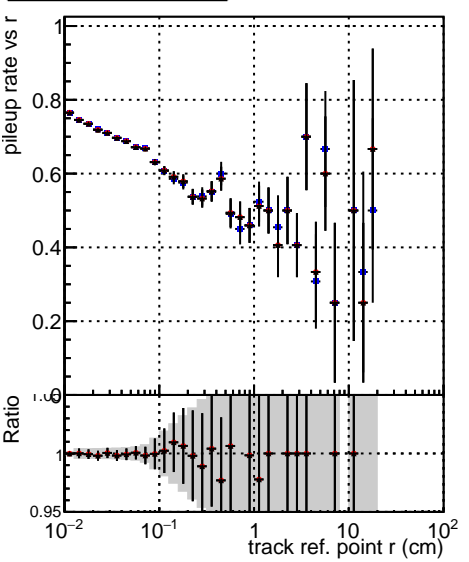

Fake rate vs vertpos**Duplicates Rate vs vertpos****Pileup rate vs vertpos**

● DQM TT original
● DQM TT initOnlyFWD0_PU
+ DQM TT initOnlyFWD0_PU

Fake rate vs v**Fake rate vs. sim PV z****Duplicates Rate vs sim PV z****Pileup rate vs. sim PV z**