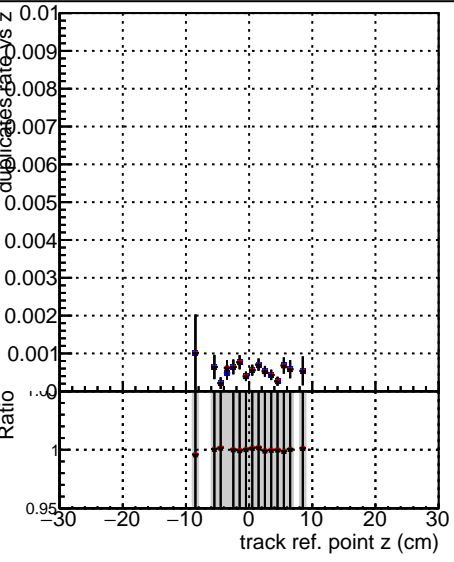

Fake rate vs vertpos**Duplicates Rate vs vertpos****Pileup rate vs vertpos**

● DQM TT original
● DQM TT initOnlyFWD0_PU
+ DQM TT initOnlyFWD0_PU

Fake rate vs v**Fake rate vs. sim PV z****Duplicates Rate vs sim PV z****Pileup rate vs. sim PV z**