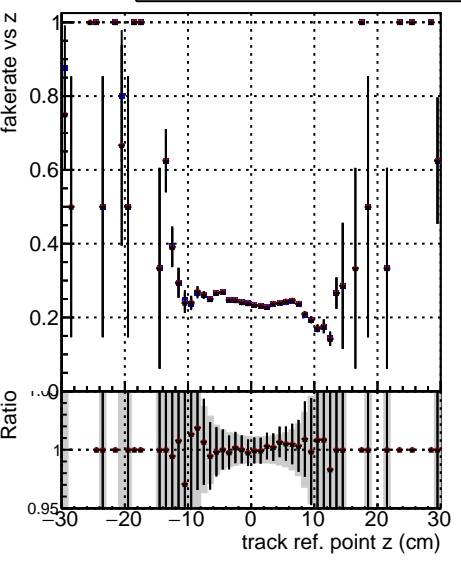

Fake rate vs vertpos**Duplicates Rate vs vertpos****Pileup rate vs vertpos**

● DQM TT original
● DQM TT initOnlyFWD0_PU
+ DQM TT initOnlyFWD0_PU

Fake rate vs v**Fake rate vs. sim PV z****Duplicates Rate vs sim PV z****Pileup rate vs. sim PV z**