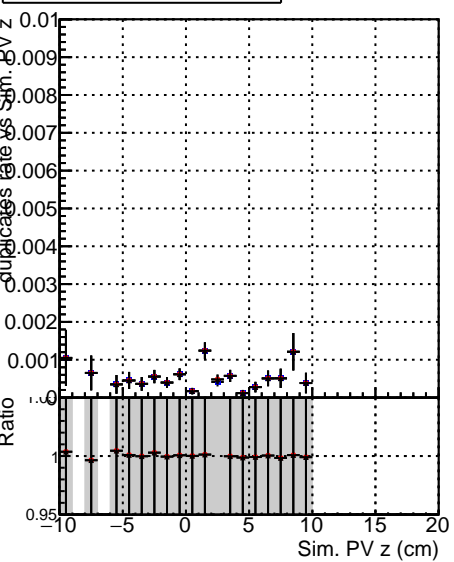

Fake rate vs vertpos**Duplicates Rate vs vertpos****Pileup rate vs vertpos**

● DQM TT original
● DQM TT initOnlyFWD0_PU
+ DQM TT initOnlyFWD0_PU

Fake rate vs v**Fake rate vs. sim PV z****Duplicates Rate vs sim PV z****Pileup rate vs. sim PV z**