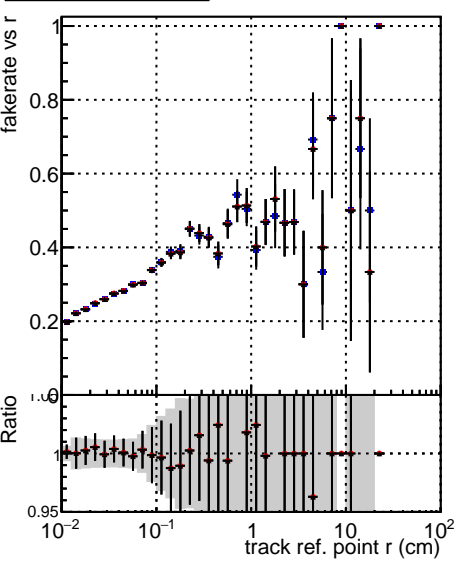

Fake rate vs vertpos**Duplicates Rate vs vertpos****Pileup rate vs vertpos**

● DQM TT original
● DQM TT initOnlyFWD0_PU
+ DQM TT initOnlyFWD0_PU

Fake rate vs v**Fake rate vs. sim PV z****Duplicates Rate vs sim PV z****Pileup rate vs. sim PV z**