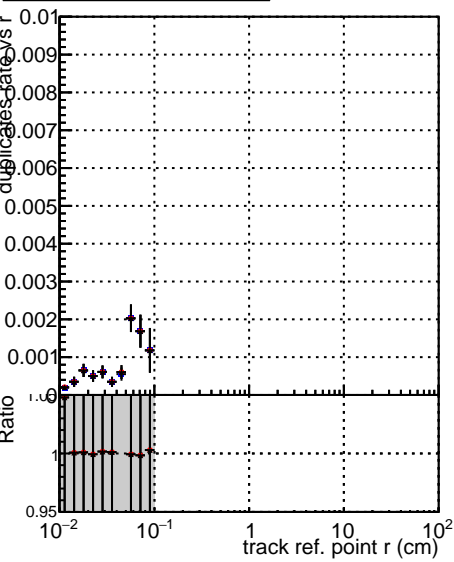

Fake rate vs vertpos**Duplicates Rate vs vertpos****Pileup rate vs vertpos**

● DQM TT original
● DQM TT initOnlyFWD0_PU
+ DQM TT initOnlyFWD0_PU

Fake rate vs v**Fake rate vs. sim PV z****Duplicates Rate vs sim PV z****Pileup rate vs. sim PV z**