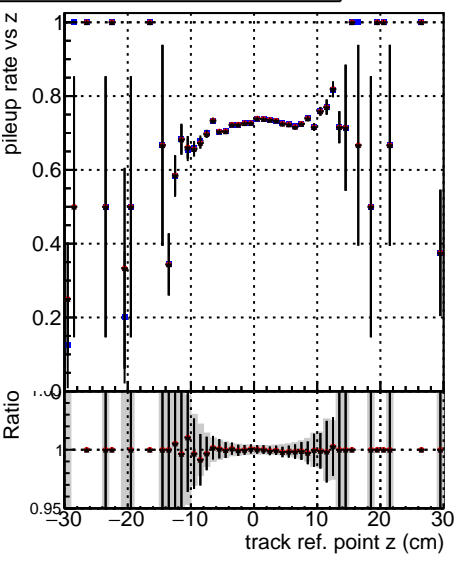

Fake rate vs vertpos**Duplicates Rate vs vertpos****Pileup rate vs vertpos**

● DQM TT original
● DQM TT initOnlyFWD0_PU
+ DQM TT initOnlyFWD0_PU

Fake rate vs v**Fake rate vs. sim PV z****Duplicates Rate vs sim PV z****Pileup rate vs. sim PV z**