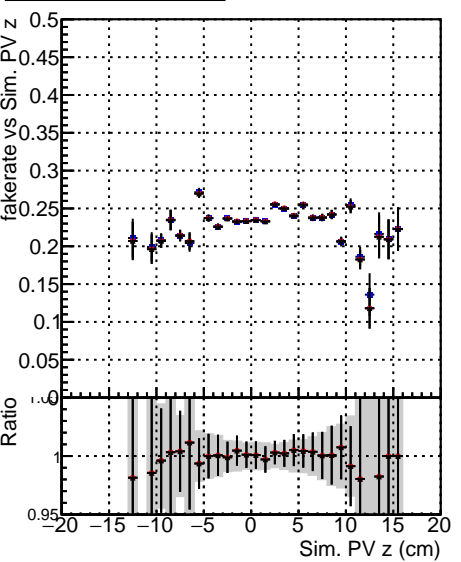

Fake rate vs vertpos**Duplicates Rate vs vertpos****Pileup rate vs vertpos**

● DQM TT original
● DQM TT initOnlyFWD0_PU
+ DQM TT initOnlyFWD0_PU

Fake rate vs v**Fake rate vs. sim PV z****Duplicates Rate vs sim PV z****Pileup rate vs. sim PV z**