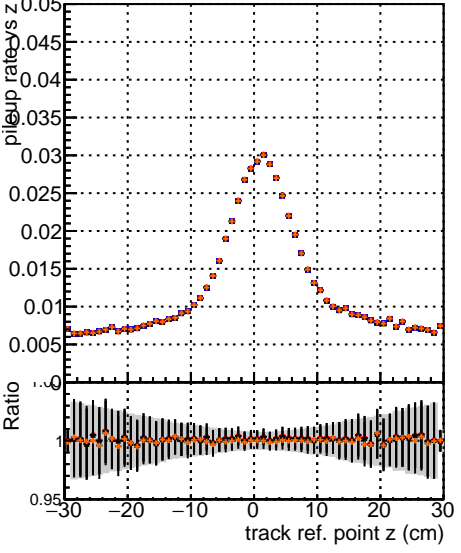

**Fake rate vs vertpos****Duplicates Rate vs vertpos****Pileup rate vs vertpos**
**Fake rate vs v**  
 Legend:  
 - original (black line)  
 - DQM PU3 (red line)  
 - DQM PU2 (blue line)  
 - DQM PU1 (green line)
**Fake rate vs. sim PV z****Duplicates Rate vs sim PV z****Pileup rate vs. sim PV z**