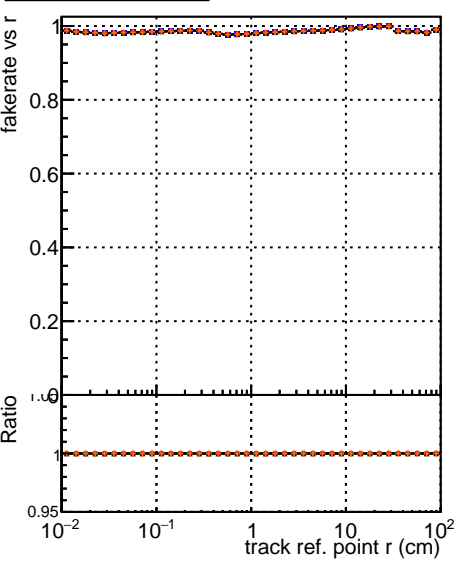

**Fake rate vs vertpos****Duplicates Rate vs vertpos****Pileup rate vs vertpos**
**Fake rate vs v**  
 Legend:  
 - original (black line)  
 - DQM PU3 (red line)  
 - DQM PU2 (blue line)  
 - DQM PU1 (green line)
**Fake rate vs. sim PV z****Duplicates Rate vs sim PV z****Pileup rate vs. sim PV z**