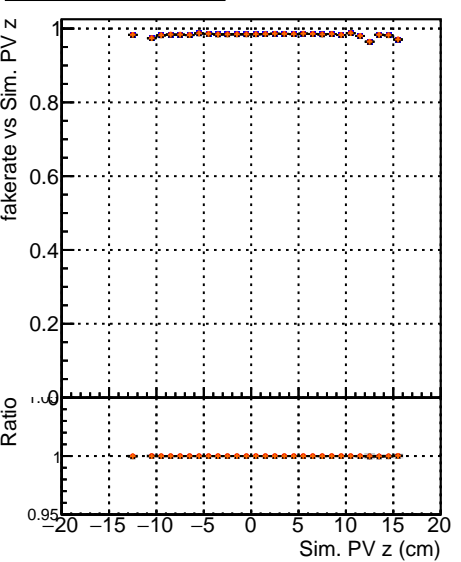

**Fake rate vs vertpos****Duplicates Rate vs vertpos****Pileup rate vs vertpos**
**Fake rate vs v**  
 Legend:  
 - original (black line)  
 - DQM PU3 (red line)  
 - DQM PU2 (blue line)  
 - DQM PU1 (green line)
**Fake rate vs. sim PV z****Duplicates Rate vs sim PV z****Pileup rate vs. sim PV z**