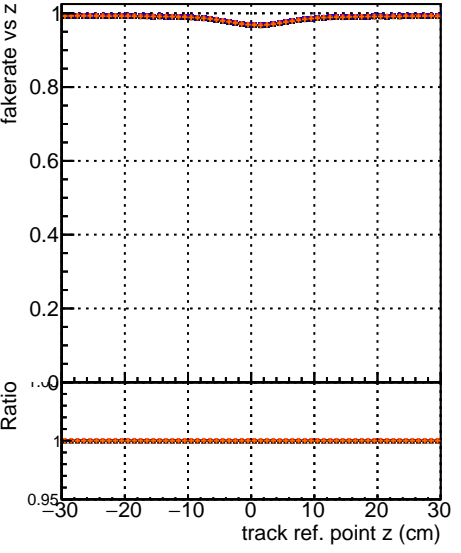

**Fake rate vs vertpos****Duplicates Rate vs vertpos****Pileup rate vs vertpos**
**Fake rate vs v**  
 Legend:  
 - original (black line)  
 - DQM PU3 (red line)  
 - DQM PU2 (blue line)  
 - DQM PU1 (green line)
**Fake rate vs. sim PV z****Duplicates Rate vs sim PV z****Pileup rate vs. sim PV z**