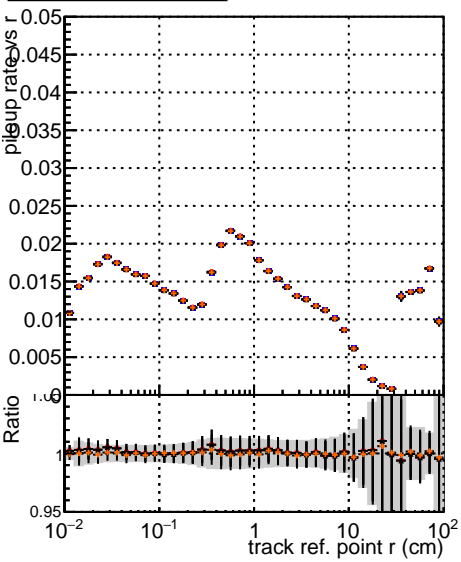

**Fake rate vs vertpos****Duplicates Rate vs vertpos****Pileup rate vs vertpos**
**Fake rate vs v**  
 Legend:  
 - original (black line)  
 - DQM PU3 (red line)  
 - DQM PU2 (blue line)  
 - DQM PU1 (green line)
**Fake rate vs. sim PV z****Duplicates Rate vs sim PV z****Pileup rate vs. sim PV z**