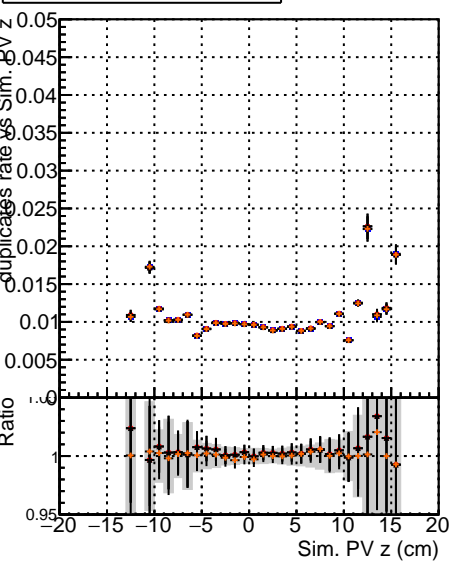

**Fake rate vs vertpos****Duplicates Rate vs vertpos****Pileup rate vs vertpos**
**Fake rate vs v**  
 Legend:  
 - original (black line)  
 - DQM PU3 (red line)  
 - DQM PU2 (blue line)  
 - DQM PU1 (green line)
**Fake rate vs. sim PV z****Duplicates Rate vs sim PV z****Pileup rate vs. sim PV z**