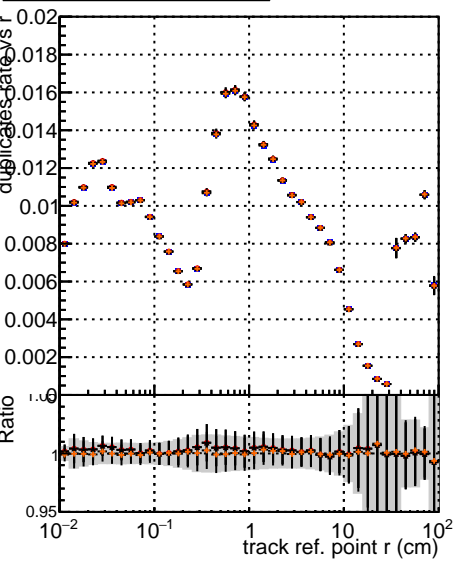

**Fake rate vs vertpos****Duplicates Rate vs vertpos****Pileup rate vs vertpos**
**Fake rate vs v**  
 Legend:  
 - original (black line)  
 - DQM PU3 (red line)  
 - DQM PU2 (blue line)  
 - DQM PU1 (green line)
**Fake rate vs. sim PV z****Duplicates Rate vs sim PV z****Pileup rate vs. sim PV z**