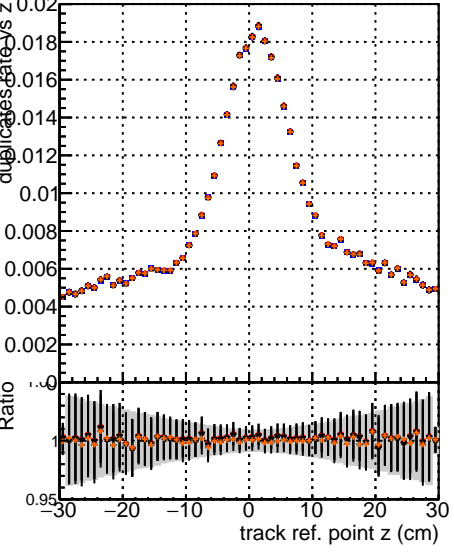

**Fake rate vs vertpos****Duplicates Rate vs vertpos****Pileup rate vs vertpos**
**Fake rate vs v**  
 Legend:  
 - original (black line)  
 - DQM PU3 (red line)  
 - DQM PU2 (blue line)  
 - DQM PU1 (green line)
**Fake rate vs. sim PV z****Duplicates Rate vs sim PV z****Pileup rate vs. sim PV z**