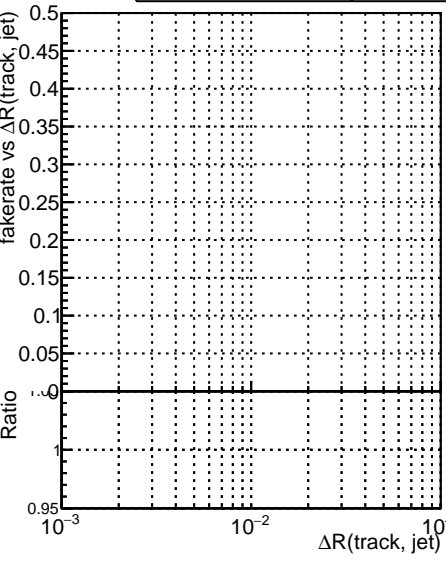

**Fake rate vs dr****Duplicates Rate vs dr****Pileup rate vs dr**
**Fake rate vs  $\Delta R(\text{track, jet})$**   
 Legend:  
 - DQM TT original PU3 (black)  
 - DQM TT Ver08 PU3 (red)  
 - DQM TT 20109 PU3 (orange)
**Duplicates Rate vs  $\Delta R(\text{track, jet})$** **Pileup rate vs  $\Delta R(\text{track, jet})$** **Fake rate vs pu****Duplicates Rate vs pu****Pileup rate vs pu**