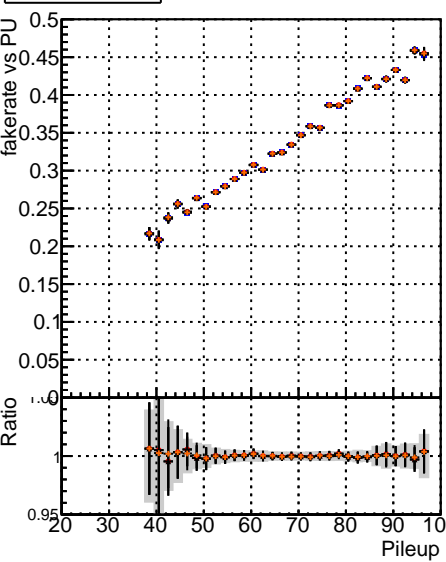

**Fake rate vs dr****Duplicates Rate vs dr****Pileup rate vs dr**
**Fake rate vs  $\Delta R(\text{track, jet})$**   
 Legend:  
 - DQM TT original PU3 (black)  
 - DQM TT Ver08 PU3 (red)  
 - DQM TT 20109 PU3 (orange)
**Duplicates Rate vs  $\Delta R(\text{track, jet})$** **Pileup rate vs  $\Delta R(\text{track, jet})$** **Fake rate vs pu****Duplicates Rate vs pu****Pileup rate vs pu**