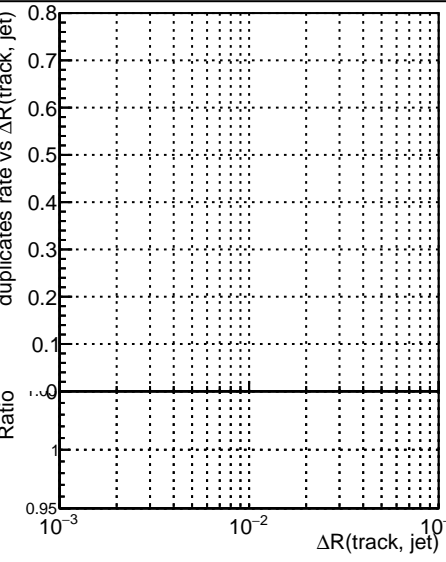

**Fake rate vs dr****Duplicates Rate vs dr****Pileup rate vs dr**
**Fake rate vs  $\Delta R(\text{track, jet})$**   
 Legend:  
 - DQM TT original PU3 (black)  
 - DQM TT Ver08 PU3 (red)  
 - DQM TT 20109 PU3 (orange)
**Duplicates Rate vs  $\Delta R(\text{track, jet})$** **Pileup rate vs  $\Delta R(\text{track, jet})$** **Fake rate vs pu****Duplicates Rate vs pu****Pileup rate vs pu**