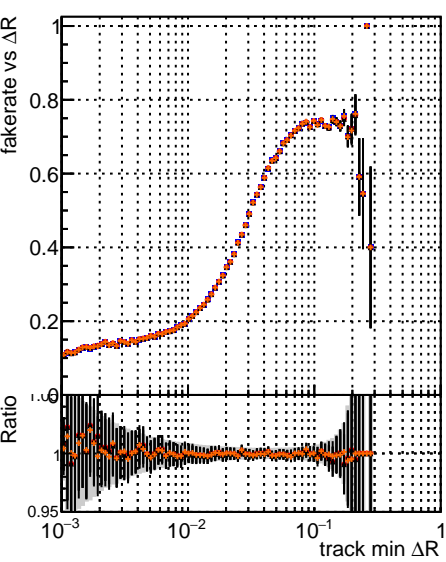

**Fake rate vs dr****Duplicates Rate vs dr****Pileup rate vs dr**
**Fake rate vs  $\Delta R(\text{track, jet})$**   
 Legend:  
 - DQM TT original PU3 (black)  
 - DQM TT Ver08 PU3 (red)  
 - DQM TT 20109 PU3 (orange)
**Duplicates Rate vs  $\Delta R(\text{track, jet})$** **Pileup rate vs  $\Delta R(\text{track, jet})$** **Fake rate vs pu****Duplicates Rate vs pu****Pileup rate vs pu**