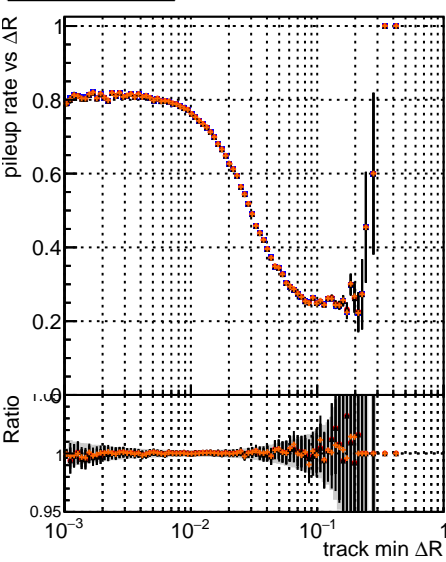

**Fake rate vs dr****Duplicates Rate vs dr****Pileup rate vs dr**
**Fake rate vs  $\Delta R(\text{track, jet})$**   
 Legend:  
 - DQM TT original PU3 (black)  
 - DQM TT Ver08 PU3 (red)  
 - DQM TT 20109 PU3 (orange)
**Duplicates Rate vs  $\Delta R(\text{track, jet})$** **Pileup rate vs  $\Delta R(\text{track, jet})$** **Fake rate vs pu****Duplicates Rate vs pu****Pileup rate vs pu**