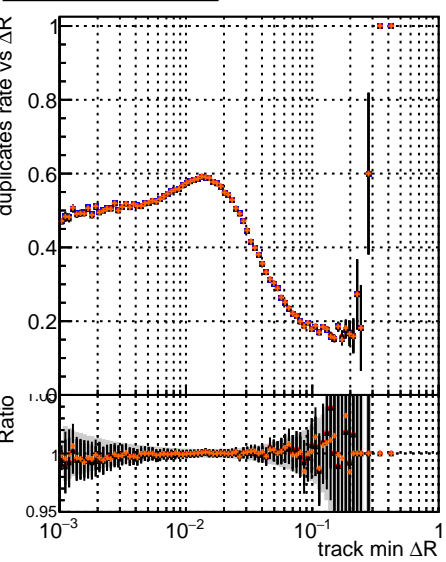

**Fake rate vs dr****Duplicates Rate vs dr****Pileup rate vs dr**
**Fake rate vs  $\Delta R(\text{track, jet})$**   
 Legend:  
 - DQM TT original PU3 (black)  
 - DQM TT Ver08 PU3 (red)  
 - DQM TT 20109 PU3 (orange)
**Duplicates Rate vs  $\Delta R(\text{track, jet})$** **Pileup rate vs  $\Delta R(\text{track, jet})$** **Fake rate vs pu****Duplicates Rate vs pu****Pileup rate vs pu**