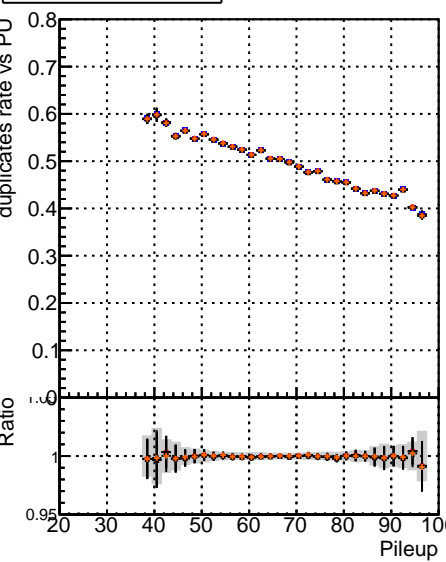

**Fake rate vs dr****Duplicates Rate vs dr****Pileup rate vs dr**
**Fake rate vs  $\Delta R(\text{track, jet})$**   
 Legend:  
 - DQM TT original PU3 (black)  
 - DQM TT Ver08 PU3 (red)  
 - DQM TT 20109 PU3 (orange)
**Duplicates Rate vs  $\Delta R(\text{track, jet})$** **Pileup rate vs  $\Delta R(\text{track, jet})$** **Fake rate vs pu****Duplicates Rate vs pu****Pileup rate vs pu**