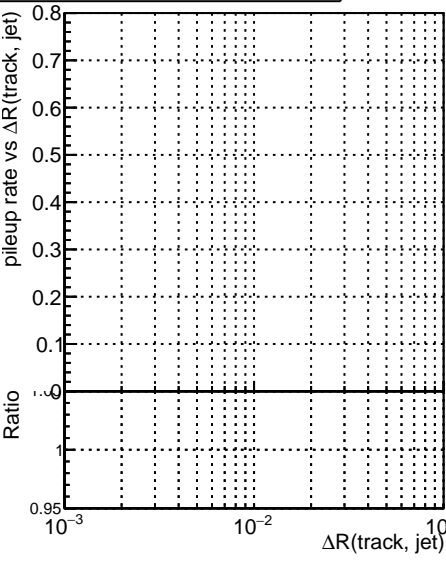

**Fake rate vs dr****Duplicates Rate vs dr****Pileup rate vs dr**
**Fake rate vs  $\Delta R(\text{track, jet})$**   
 Legend:  
 - DQM TT original PU3 (black)  
 - DQM TT Ver08 PU3 (red)  
 - DQM TT 20109 PU3 (orange)
**Duplicates Rate vs  $\Delta R(\text{track, jet})$** **Pileup rate vs  $\Delta R(\text{track, jet})$** **Fake rate vs pu****Duplicates Rate vs pu****Pileup rate vs pu**