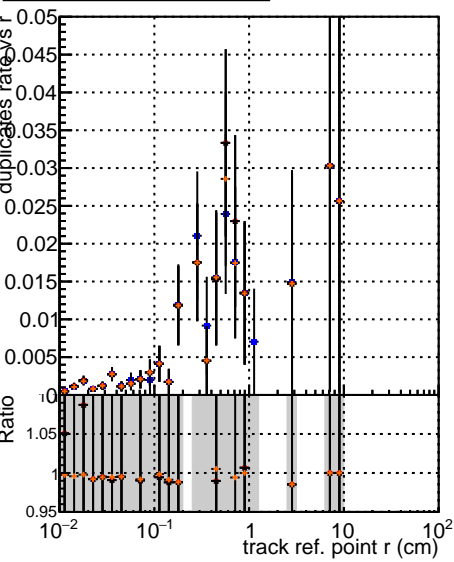

Fake rate vs vertpos**Duplicates Rate vs vertpos****Pileup rate vs vertpos**

Legend for Fake rate vs v:

- original (black square)
- Vertpos - PU3 (red circle)
- 20109 - PU3 (blue triangle)

Fake rate vs v**Fake rate vs. sim PV z****Duplicates Rate vs sim PV z****Pileup rate vs. sim PV z**