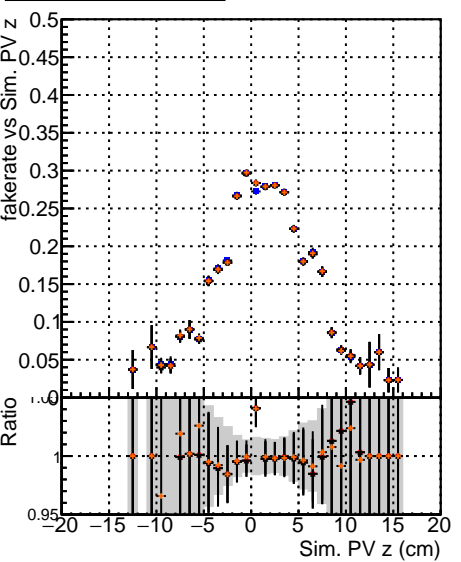

Fake rate vs vertpos**Duplicates Rate vs vertpos****Pileup rate vs vertpos**

Legend for Fake rate vs v:

- original (black square)
- Vertpos - PU3 (red circle)
- 20109 - PU3 (blue triangle)

Fake rate vs v**Fake rate vs. sim PV z****Duplicates Rate vs sim PV z****Pileup rate vs. sim PV z**