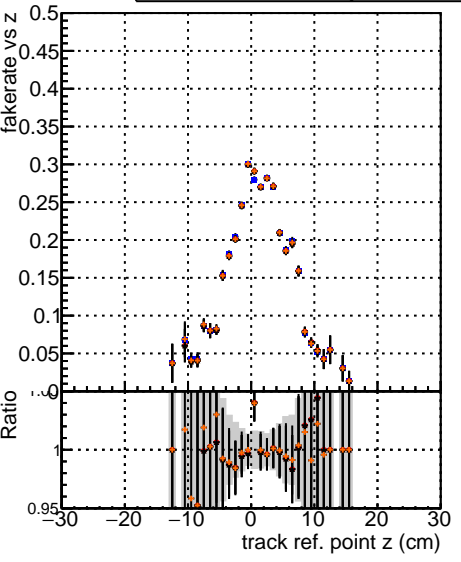

Fake rate vs vertpos**Duplicates Rate vs vertpos****Pileup rate vs vertpos**

Legend for Fake rate vs v:

- original (black square)
- Vertpos - PU3 (red circle)
- 20109 - PU3 (blue triangle)

Fake rate vs v**Fake rate vs. sim PV z****Duplicates Rate vs sim PV z****Pileup rate vs. sim PV z**