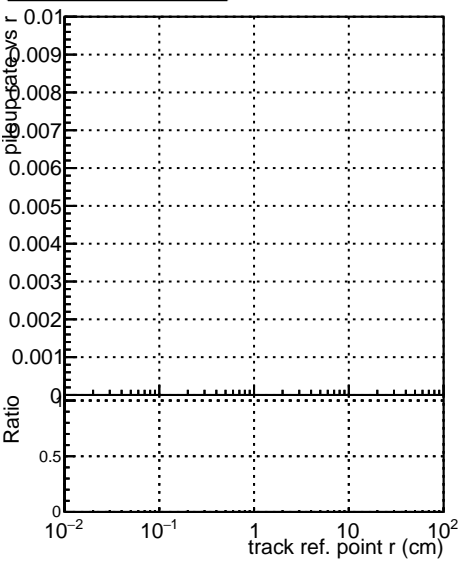

Fake rate vs vertpos**Duplicates Rate vs vertpos****Pileup rate vs vertpos**

Legend for Fake rate vs v:

- original (black square)
- Vertpos - PU3 (red circle)
- 20109 - PU3 (blue triangle)

Fake rate vs v**Fake rate vs. sim PV z****Duplicates Rate vs sim PV z****Pileup rate vs. sim PV z**