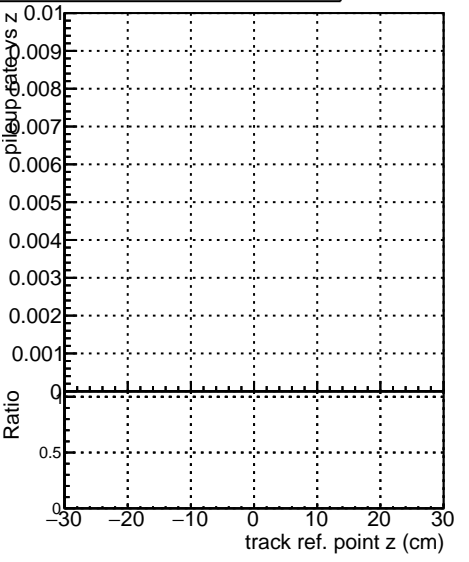

Fake rate vs vertpos**Duplicates Rate vs vertpos****Pileup rate vs vertpos**

Legend for Fake rate vs v:

- original (black square)
- Vertpos - PU3 (red circle)
- 20109 - PU3 (blue triangle)

Fake rate vs v**Fake rate vs. sim PV z****Duplicates Rate vs sim PV z****Pileup rate vs. sim PV z**