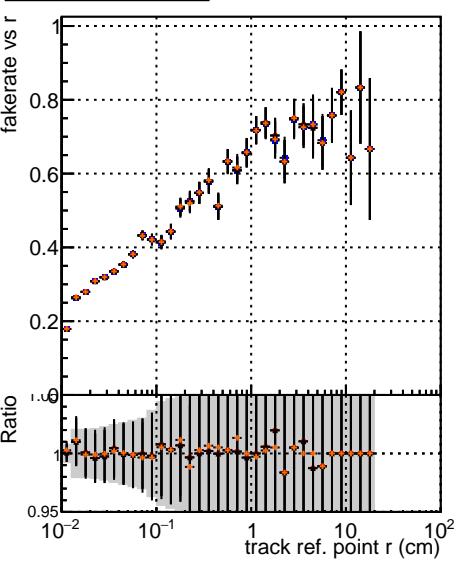

Fake rate vs vertpos**Duplicates Rate vs vertpos****Pileup rate vs vertpos**

Legend for Fake rate vs v:

- original (black square)
- Vertpos - PU3 (red circle)
- 20109 - PU3 (blue triangle)

Fake rate vs v**Fake rate vs. sim PV z****Duplicates Rate vs sim PV z****Pileup rate vs. sim PV z**