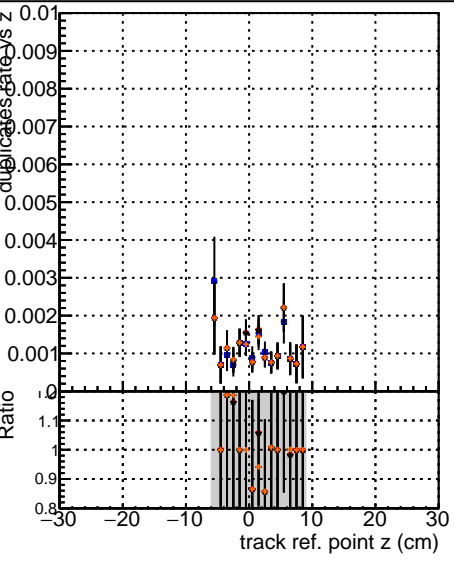

Fake rate vs vertpos**Duplicates Rate vs vertpos****Pileup rate vs vertpos**

Legend for Fake rate vs v:

- original (black square)
- Vertpos - PU3 (red circle)
- 20109 - PU3 (blue triangle)

Fake rate vs v**Fake rate vs. sim PV z****Duplicates Rate vs sim PV z****Pileup rate vs. sim PV z**