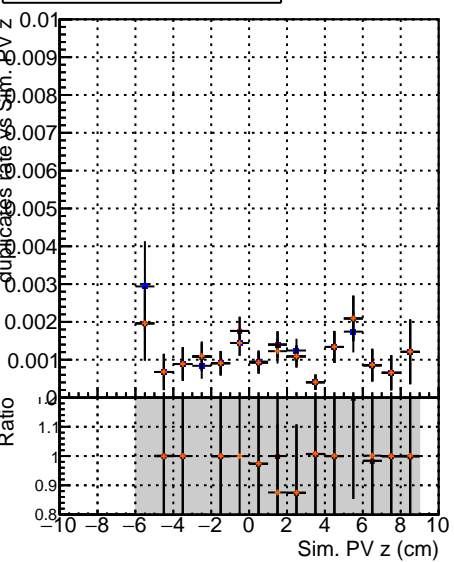

Fake rate vs vertpos**Duplicates Rate vs vertpos****Pileup rate vs vertpos**

Legend for Fake rate vs v:

- original (black square)
- Vertpos - PU3 (red circle)
- 20109 - PU3 (blue triangle)

Fake rate vs v**Fake rate vs. sim PV z****Duplicates Rate vs sim PV z****Pileup rate vs. sim PV z**