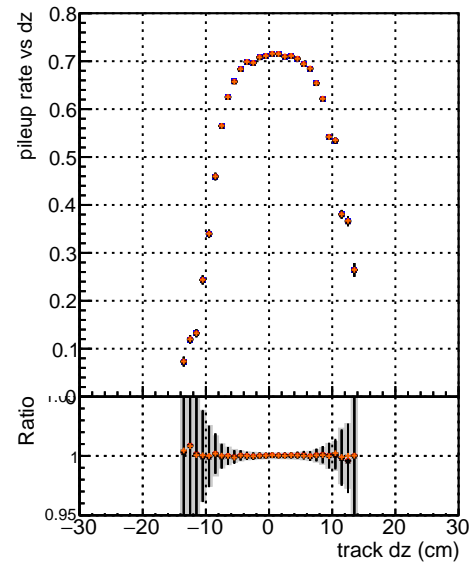

**Fake rate vs dxy****Duplicates Rate vs Dxy****Pileup rate vs dxy****Fake rate vs dz****Duplicates Rate vs Ddz****Pileup rate vs dxy**

Legend	Color	Symbol	Label
Blue line	Blue	Circle	original
Red line	Red	Circle	PU1
Green line	Green	Circle	PU2
Orange line	Orange	Circle	PU3