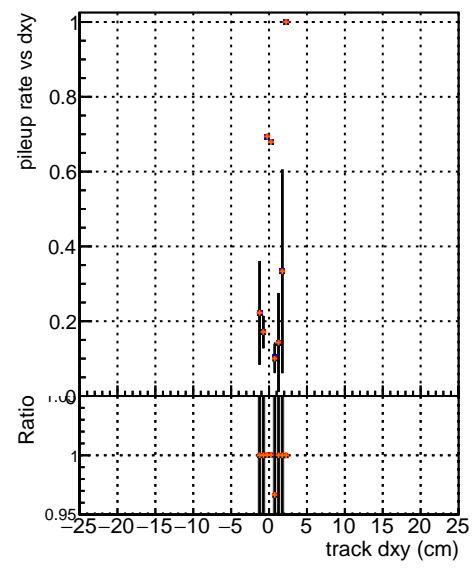

**Fake rate vs dxy****Duplicates Rate vs Dxy****Pileup rate vs dxy****Fake rate vs dz****Duplicates Rate vs Ddz****Pileup rate vs dxy**

Legend	Color	Symbol	Label
Blue line	Blue	Circle	original
Red line	Red	Circle	PU1
Green line	Green	Circle	PU2
Orange line	Orange	Circle	PU3