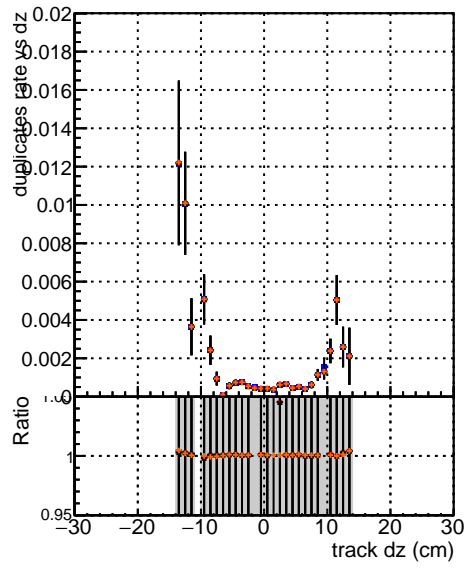

**Fake rate vs dxy****Duplicates Rate vs Dxy****Pileup rate vs dxy****Fake rate vs dz****Duplicates Rate vs Ddz****Pileup rate vs dxy**

Legend	Color	Symbol	Label
Blue line	Blue	Circle	original
Red line	Red	Circle	PU1
Green line	Green	Circle	PU2
Orange line	Orange	Circle	PU3