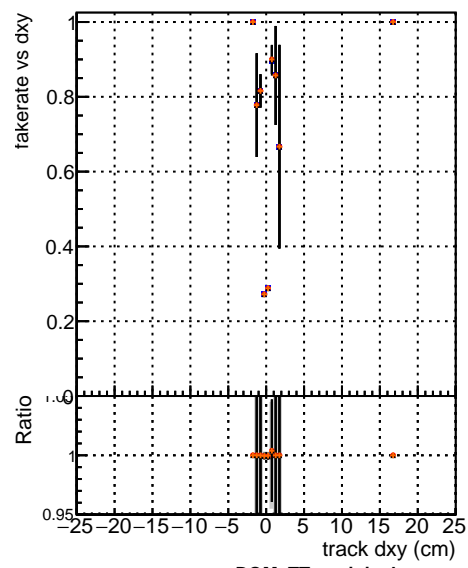

**Fake rate vs dxy****Duplicates Rate vs Dxy****Pileup rate vs dxy****Fake rate vs dz****Duplicates Rate vs Ddz****Pileup rate vs dxy**

Legend	Color	Symbol	Label
Blue line	Blue	Circle	original
Red line	Red	Circle	PU1
Green line	Green	Circle	PU2
Orange line	Orange	Circle	PU3