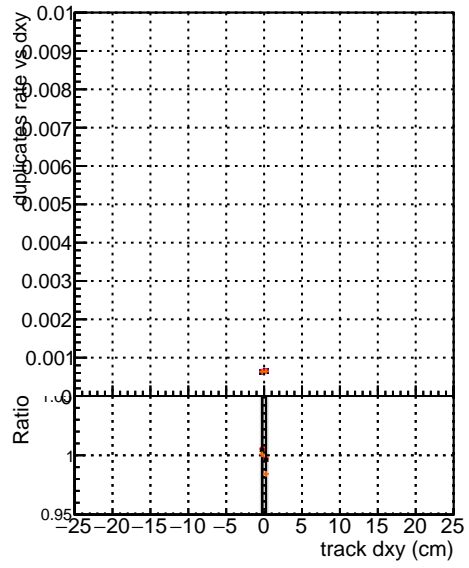

**Fake rate vs dxy****Duplicates Rate vs Dxy****Pileup rate vs dxy****Fake rate vs dz****Duplicates Rate vs Ddz****Pileup rate vs dxy**

Legend	Color	Symbol	Label
Blue line	Blue	Circle	original
Red line	Red	Circle	PU1
Green line	Green	Circle	PU2
Orange line	Orange	Circle	PU3