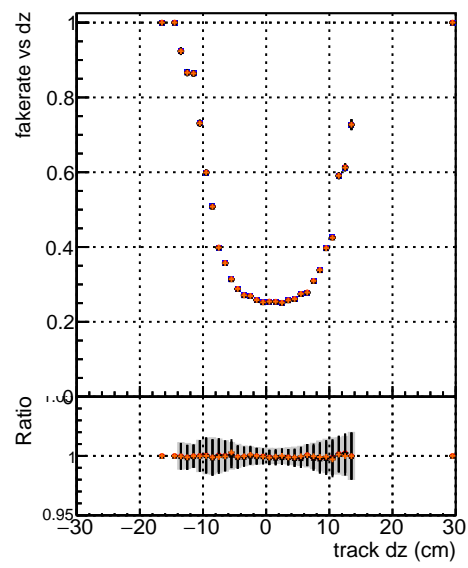

**Fake rate vs dxy****Duplicates Rate vs Dxy****Pileup rate vs dxy****Fake rate vs dz****Duplicates Rate vs Ddz****Pileup rate vs dxy**

Legend	Color	Symbol	Label
Blue line	Blue	Circle	original
Red line	Red	Circle	PU1
Green line	Green	Circle	PU2
Orange line	Orange	Circle	PU3