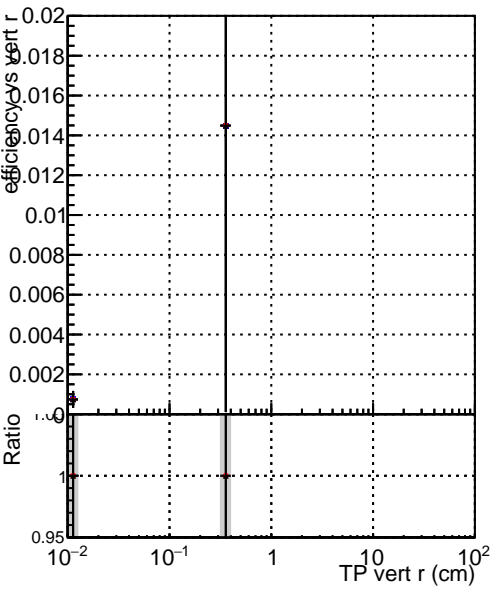

Efficiency vs vertpos**fake+duplicates vs vert r**

Legend for Efficiency vs. sim PV z:

- Blue square: DQM_TT_originalREDO100
- Red circle: DQM_TT_originalREDO100f
- Black triangle: DQM_TT_originalREDO100fb3

Efficiency vs. sim PV z**Efficiency vs. sim PV z****fake+duplicates vs Sim. PV z**