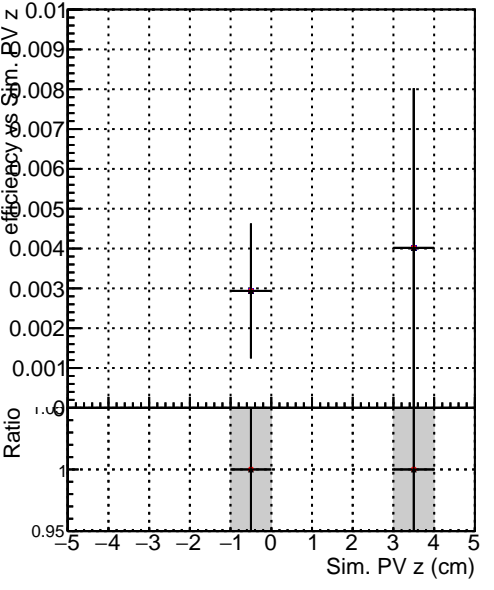

Efficiency vs vertpos**fake+duplicates vs vert r**

Legend for Efficiency vs. sim PV z:

- Blue square: DQM_TT_originalREDO100
- Red circle: DQM_TT_originalREDO100f
- Black triangle: DQM_TT_originalREDO100fb3

Efficiency vs. sim PV z**Efficiency vs. sim PV z****fake+duplicates vs Sim. PV z**