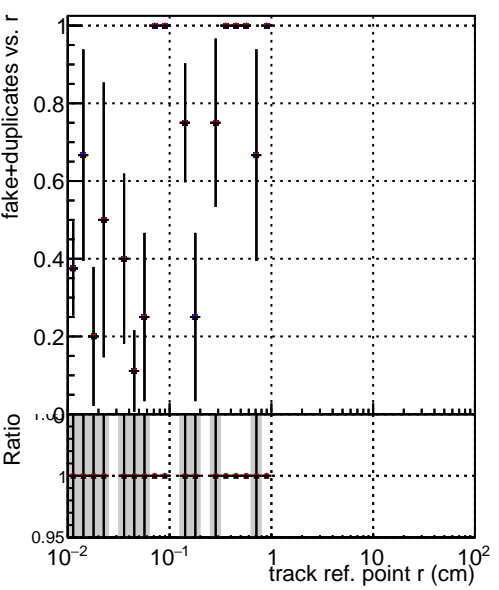

Efficiency vs vertpos**fake+duplicates vs vert r**

Legend for Efficiency vs. sim PV z:

- Blue square: DQM_TT_originalREDO100
- Red circle: DQM_TT_originalREDO100f
- Black triangle: DQM_TT_originalREDO100fb3

Efficiency vs. sim PV z**Efficiency vs. sim PV z****fake+duplicates vs Sim. PV z**