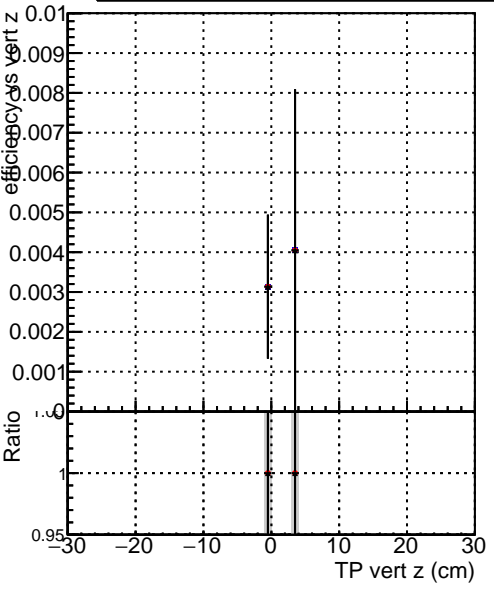

Efficiency vs vertpos**fake+duplicates vs vert r**

Legend for Efficiency vs. sim PV z:

- Blue square: DQM_TT_originalREDO100
- Red circle: DQM_TT_originalREDO100f
- Black triangle: DQM_TT_originalREDO100fb3

Efficiency vs. sim PV z**Efficiency vs. sim PV z****fake+duplicates vs Sim. PV z**