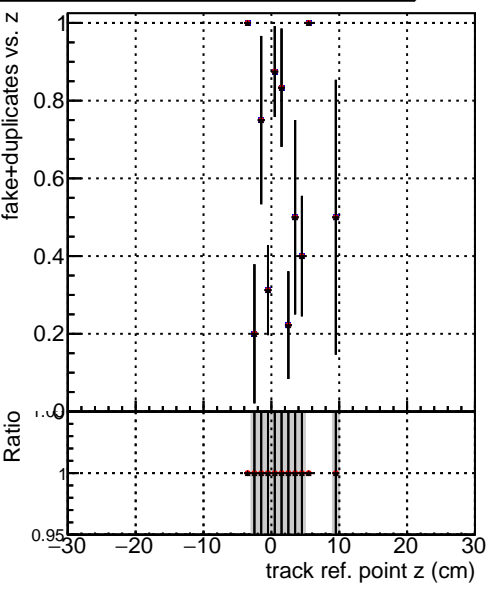

Efficiency vs vertpos**fake+duplicates vs vert r**

Legend for Efficiency vs. sim PV z:

- Blue square: DQM_TT_originalREDO100
- Red circle: DQM_TT_originalREDO100f
- Black triangle: DQM_TT_originalREDO100fb3

Efficiency vs. sim PV z**Efficiency vs. sim PV z****fake+duplicates vs Sim. PV z**