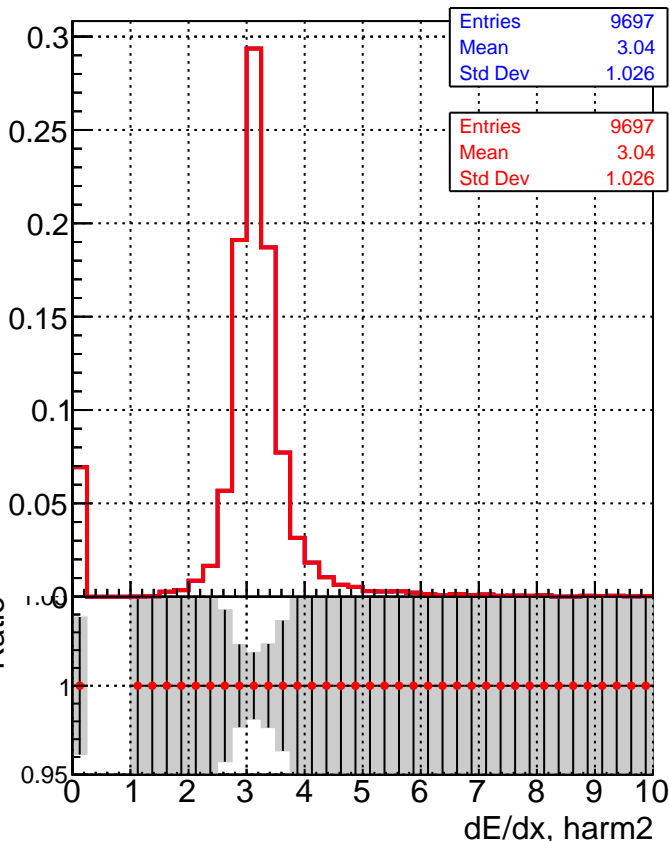

dE/dx estimator 1**dE/dx estimator 2**

█ `/data2/legianni/pareto-opt/restart/CMSSW_14_0_5/src/MTV-plot/DQM_TT_original_PU`
—●— `/data2/legianni/pareto-opt/train_area_forExtraParams/CMSSW_14_0_5/src/MTV-plot/DQM_TT_originalRE`