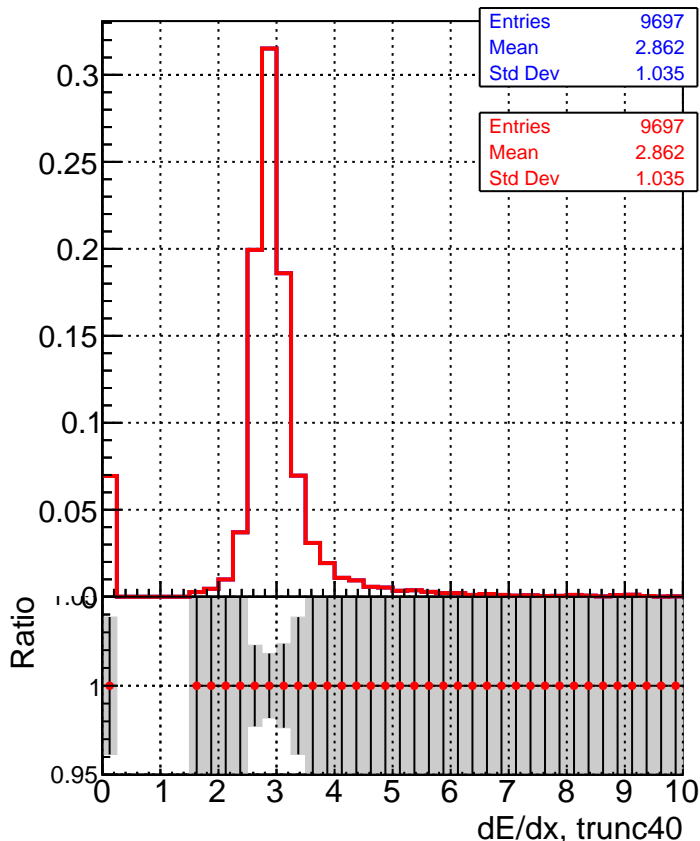

dE/dx estimator 1**dE/dx estimator 2**

█ `/data2/legianni/pareto-opt/restart/CMSSW_14_0_5/src/MTV-plot/DQM_TT_original_PU`
—●— `/data2/legianni/pareto-opt/train_area_forExtraParams/CMSSW_14_0_5/src/MTV-plot/DQM_TT_originalRE`