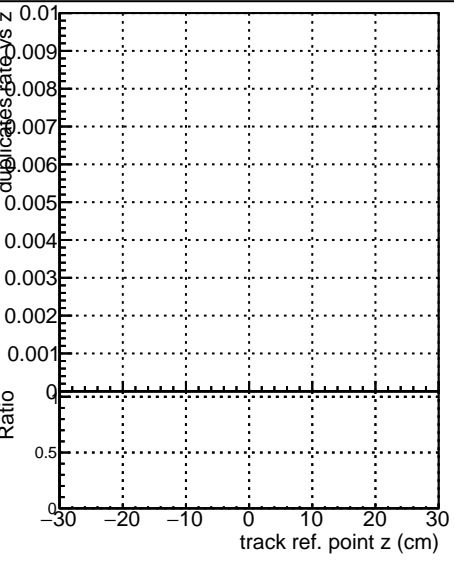

**Fake rate vs vertpos****Duplicates Rate vs vertpos****Pileup rate vs vertpos**
**Fake rate vs v**  
—●— DQM\_TT\_originalREDO  
—●— run\_tt/DQM\_TT\_onlyHits\_option0
**Fake rate vs. sim PV z****Duplicates Rate vs sim PV z****Pileup rate vs. sim PV z**