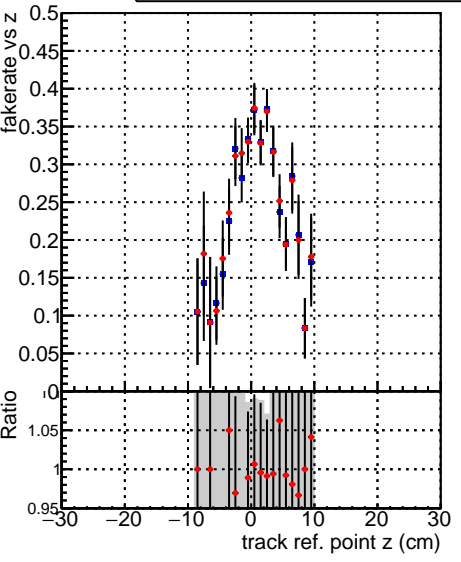

**Fake rate vs vertpos****Duplicates Rate vs vertpos****Pileup rate vs vertpos**
**Fake rate vs v**  
—●— DQM\_TT\_originalREDO  
—●— run\_tt/DQM\_TT\_onlyHits\_option0
**Fake rate vs. sim PV z****Duplicates Rate vs sim PV z****Pileup rate vs. sim PV z**