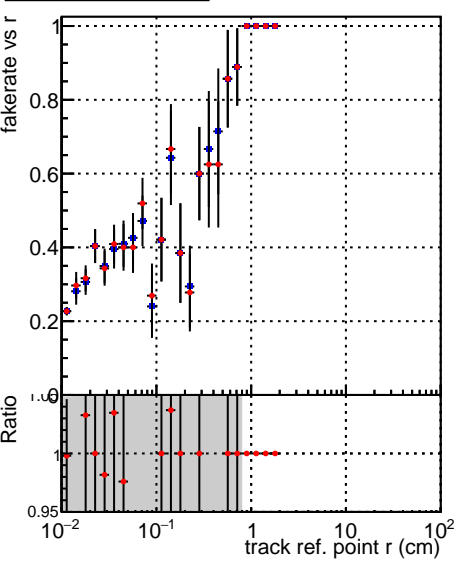

**Fake rate vs vertpos****Duplicates Rate vs vertpos****Pileup rate vs vertpos**
**Fake rate vs v**  
—●— DQM\_TT\_originalREDO  
—●— run\_tt/DQM\_TT\_onlyHits\_option0
**Fake rate vs. sim PV z****Duplicates Rate vs sim PV z****Pileup rate vs. sim PV z**