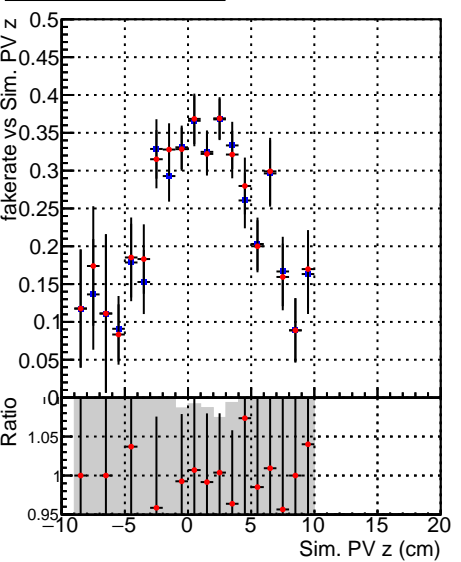

**Fake rate vs vertpos****Duplicates Rate vs vertpos****Pileup rate vs vertpos**
**Fake rate vs v**  
—●— DQM\_TT\_originalREDO  
—●— run\_tt/DQM\_TT\_onlyHits\_option0
**Fake rate vs. sim PV z****Duplicates Rate vs sim PV z****Pileup rate vs. sim PV z**