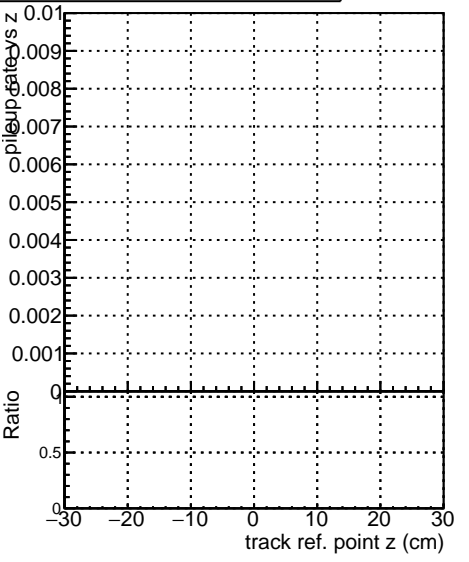

**Fake rate vs vertpos****Duplicates Rate vs vertpos****Pileup rate vs vertpos**
**Fake rate vs v**  
—●— DQM\_TT\_originalREDO  
—●— run\_tt/DQM\_TT\_onlyHits\_option0
**Fake rate vs. sim PV z****Duplicates Rate vs sim PV z****Pileup rate vs. sim PV z**