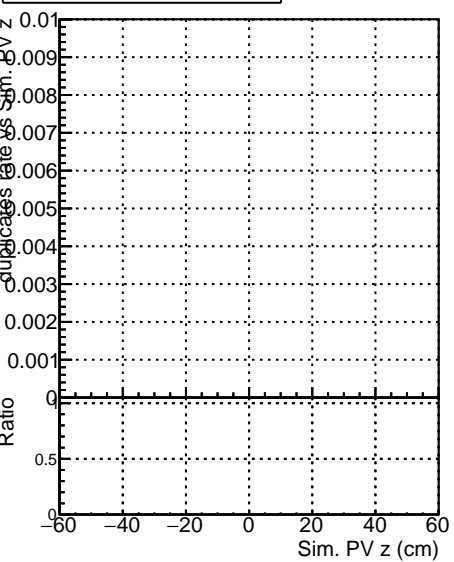

**Fake rate vs vertpos****Duplicates Rate vs vertpos****Pileup rate vs vertpos**
**Fake rate vs v**  
—●— DQM\_TT\_originalREDO  
—●— run\_tt/DQM\_TT\_onlyHits\_option0
**Fake rate vs. sim PV z****Duplicates Rate vs sim PV z****Pileup rate vs. sim PV z**