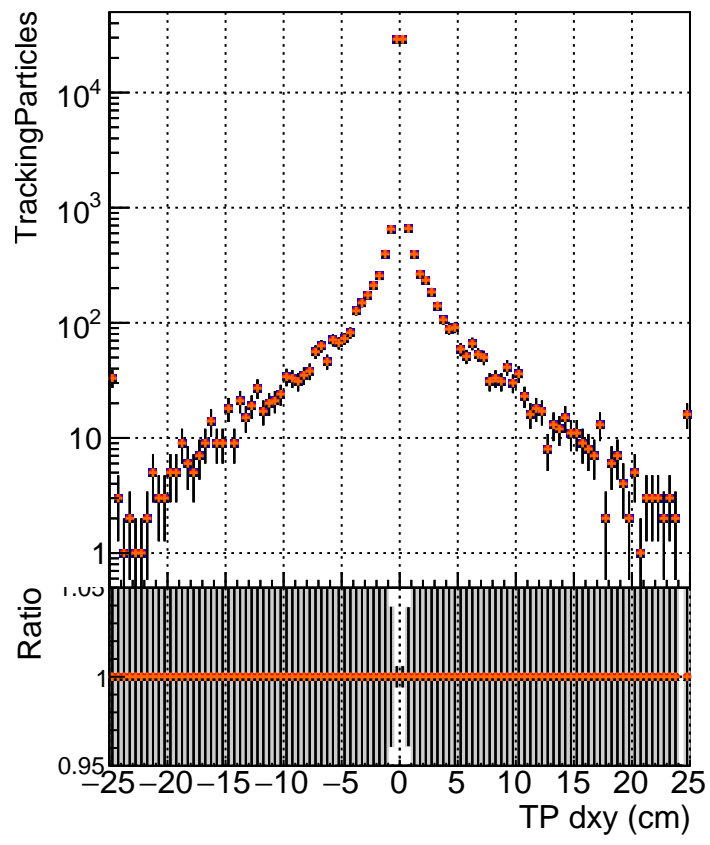

N of simulated tracks vs dxy

N of associated tracks (simToReco) vs dxy

N of simulated track

- /data2/legianni/pareto-opt/restart/CMSSW_14_0_5/src/MTV-plot/DQM_TT_original_PU
- DQM_TT_trainAll2_PU
- ▲ DQM_TT_trainAll2pth_PU
- ◆ DQM_TT_trainAll2ptl_PU