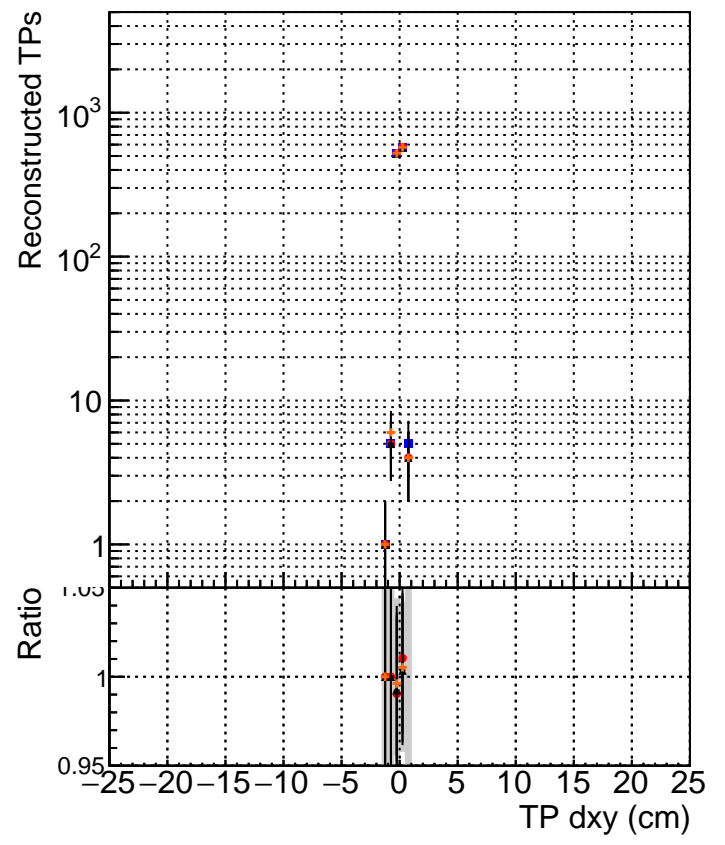

N of simulated tracks vs dxy

N of associated tracks (simToReco) vs dxy

N of simulated track

- /data2/legianni/pareto-opt/restart/CMSSW_14_0_5/src/MTV-plot/DQM_TT_original_PU
- DQM_TT_trainAll2_PU
- ▲ DQM_TT_trainAll2pth_PU
- ◆ DQM_TT_trainAll2ptl_PU