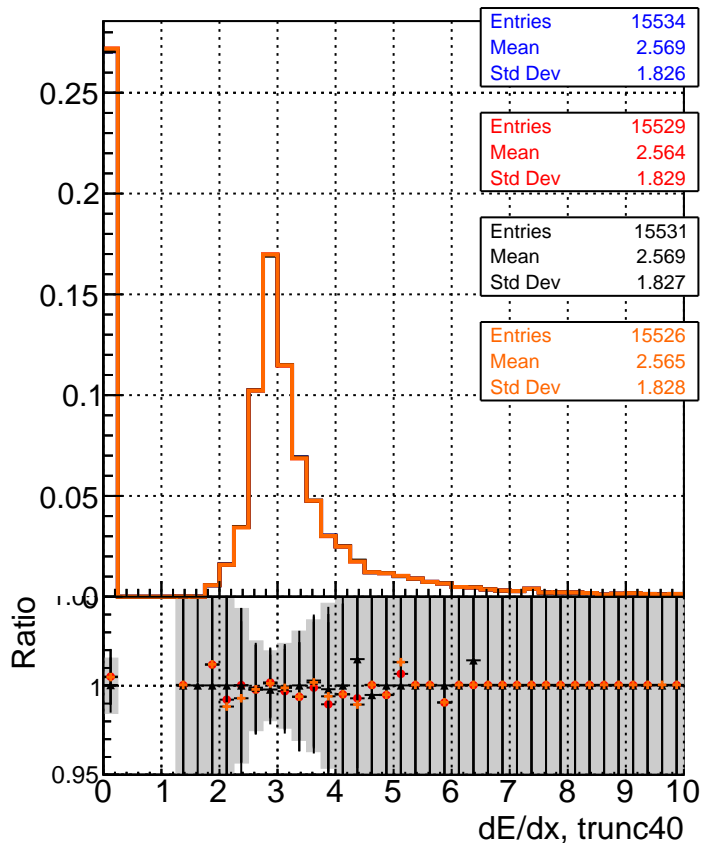

dE/dx estimator 1

dE/dx estimator 2

—■ /data2/legianni/pareto-opt/restart/CMSSW_14_0_5/src/MTV-plot/DQM_TT_original_PU
—● DQM_TT_trainAll2_PU
—▲ DQM_TT_trainAll2pth_PU
—◆ DQM_TT_trainAll2ptl_PU