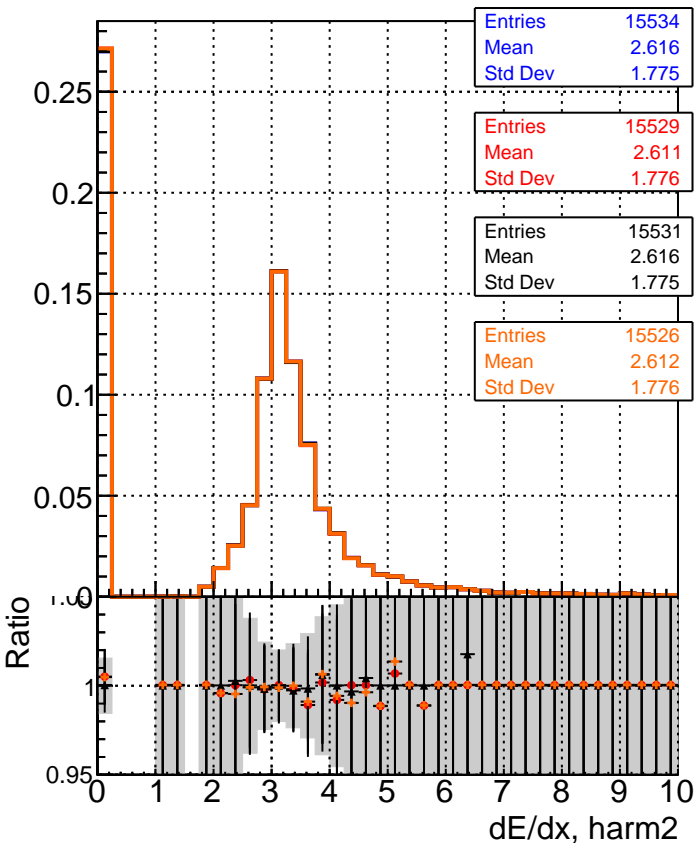

dE/dx estimator 1

dE/dx estimator 2

—■ /data2/legianni/pareto-opt/restart/CMSSW_14_0_5/src/MTV-plot/DQM_TT_original_PU
—● DQM_TT_trainAll2_PU
—▲ DQM_TT_trainAll2pth_PU
—◆ DQM_TT_trainAll2ptl_PU