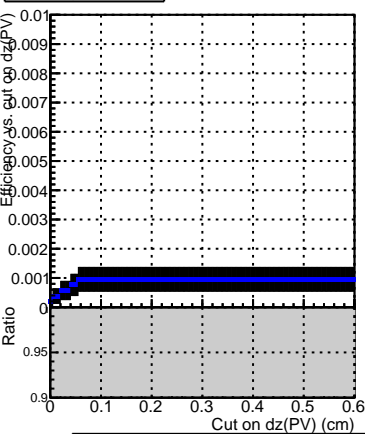

Efficiency vs. dz (PV)

Efficiency (tracking eff factorized out) vs. dz (PV)

Fake rate

Legend:
 Fake rate
 DQM_V0001_R000000001_Global_CMSSW_X_Y_Z_RECO