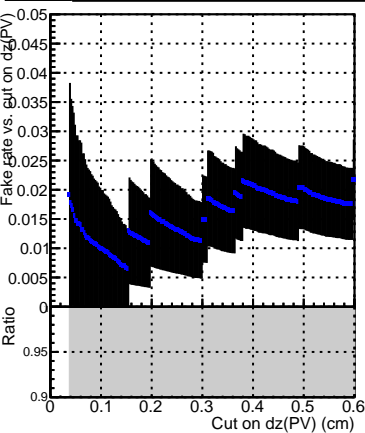

Efficiency vs. dz (PV)

Efficiency (tracking eff factorized out) vs. dz (PV)

Fake rate

Legend:
 Fake rate
 DQM_V0001_R000000001_Global_CMSSW_X_Y_Z_RECO