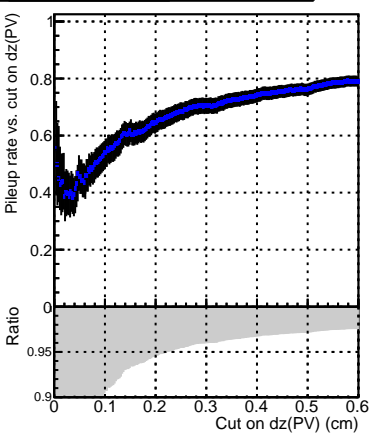

Efficiency vs. dz (PV)

Efficiency (tracking eff factorized out) vs. dz (PV)

Fake rate

Legend:
 Fake rate
 DQM_V0001_R000000001_Global_CMSSW_X_Y_Z_RECO