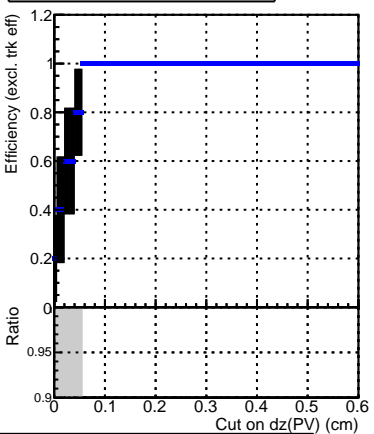

Efficiency vs. dz (PV)

Efficiency (tracking eff factorized out) vs. dz (PV)

Fake rate

Legend:
 Fake rate
 DQM_V0001_R000000001_Global_CMSSW_X_Y_Z_RECO