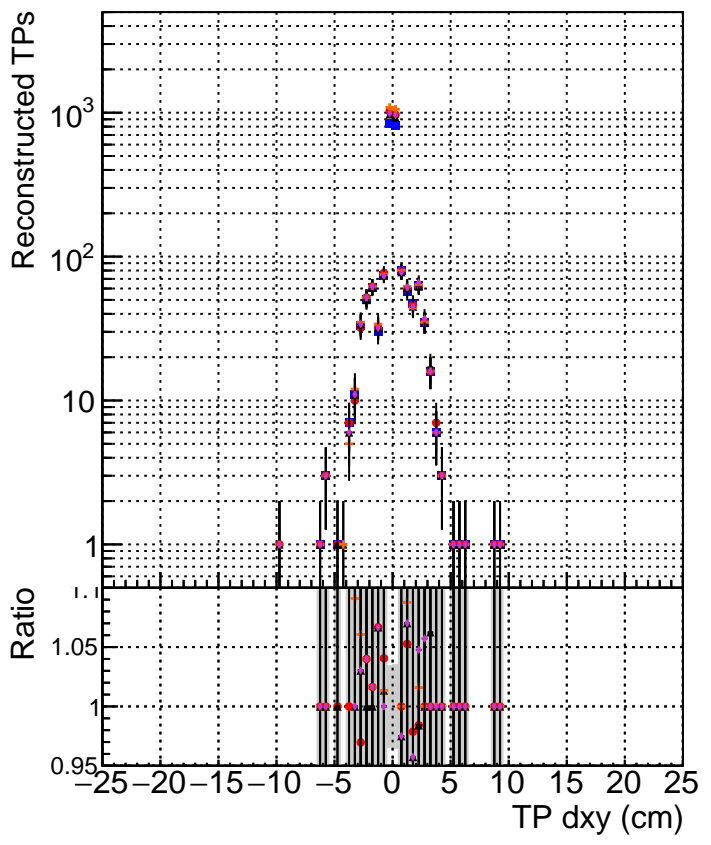

N of simulated tracks vs dxy

N of associated tracks (simToReco) vs dxy

N of simulated track

- DQM TT original
- DQM TT mod_models4 truthfinal_modelTEST-15
- ▲— DQM TT mod_models4 truthallhits_modelTEST-12
- ◆— DQM TT mod_models4 truthfinal_reg_modelTEST-12
- ◇— DQM TT mod_models4 truthallhits_reg_modelTEST-11