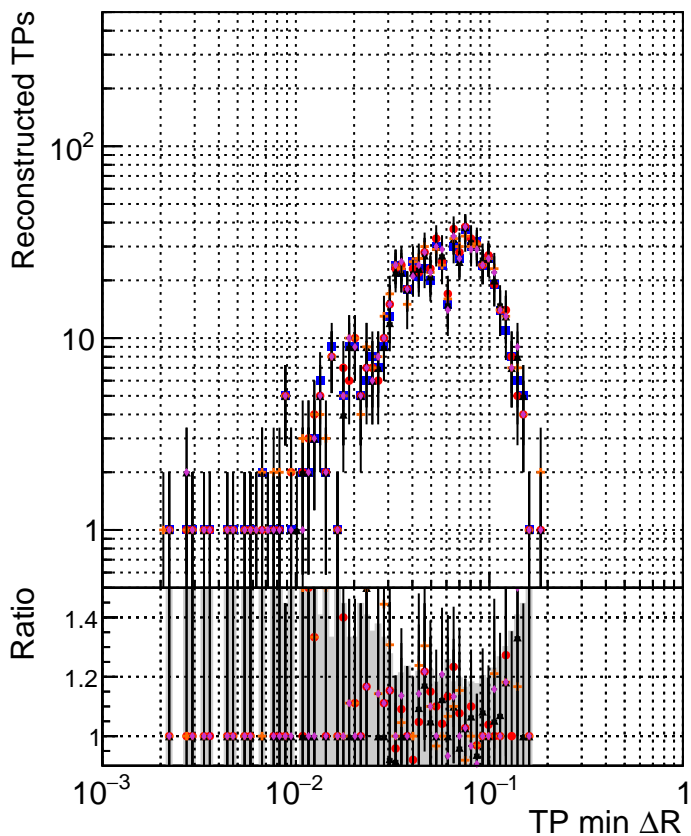

N of simulated tracks vs dR

N of associated tracks (simToReco) vs dR

N of simulated trac

- DQM TT original
- DQM TT mod_models4_truthfinal_modelTEST-15
- ▲— DQM TT mod_models4_truthallhits_modelTEST-12
- ◆— DQM TT mod_models4_truthfinal_reg_modelTEST-12
- ◇— DQM TT mod_models4_truthallhits_reg_modelTEST-11