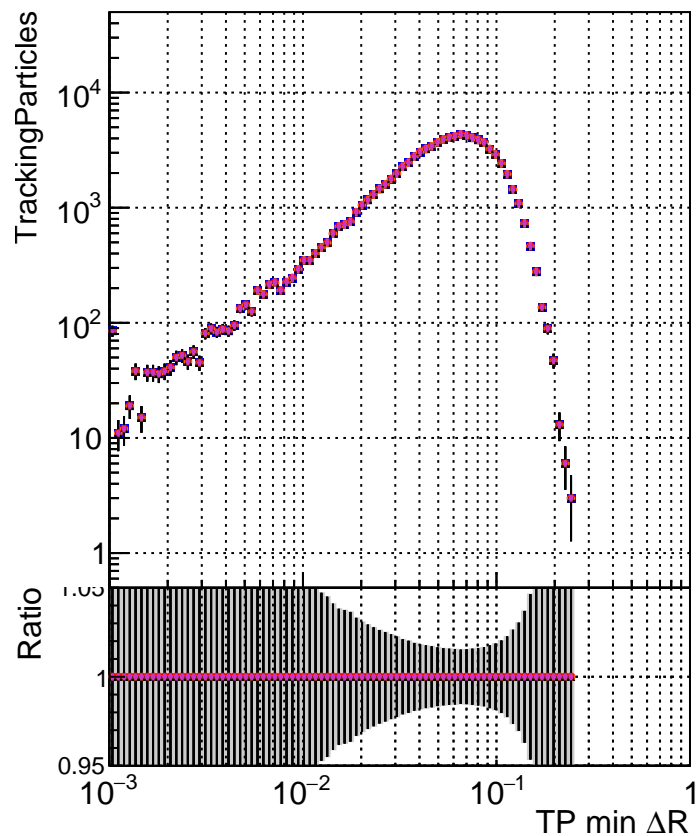

N of simulated tracks vs dR

N of associated tracks (simToReco) vs dR

N of simulated trac

- DQM TT original
- DQM TT mod_models4_truthfinal_modelTEST-15
- ▲— DQM TT mod_models4_truthallhits_modelTEST-12
- ◆— DQM TT mod_models4_truthfinal_reg_modelTEST-12
- ◇— DQM TT mod_models4_truthallhits_reg_modelTEST-11