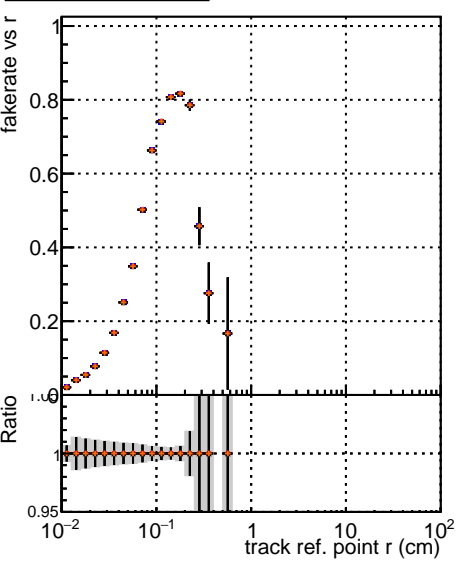

Fake rate vs vertpos**Duplicates Rate vs vertpos****Pileup rate vs vertpos**

— DGM TT original
— DGM TT mod models deep truth final reg alt model TEST-25
— DGM TT mod models deep truth final reg alt model TEST-29
— DGM TT mod models deep truth final reg alt model TEST-24

Fake rate vs v**Fake rate vs. sim PV z****Duplicates Rate vs sim PV z****Pileup rate vs. sim PV z**