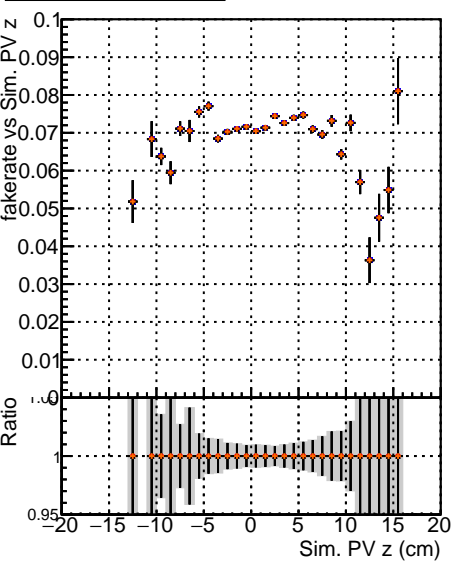

Fake rate vs vertpos**Duplicates Rate vs vertpos****Pileup rate vs vertpos**

— DGM TT original
— DGM TT mod models deep truth final reg alt model TEST-25
— DGM TT mod models deep truth final reg alt model TEST-29
— DGM TT mod models deep truth final reg alt model TEST-24

Fake rate vs v**Fake rate vs. sim PV z****Duplicates Rate vs sim PV z****Pileup rate vs. sim PV z**