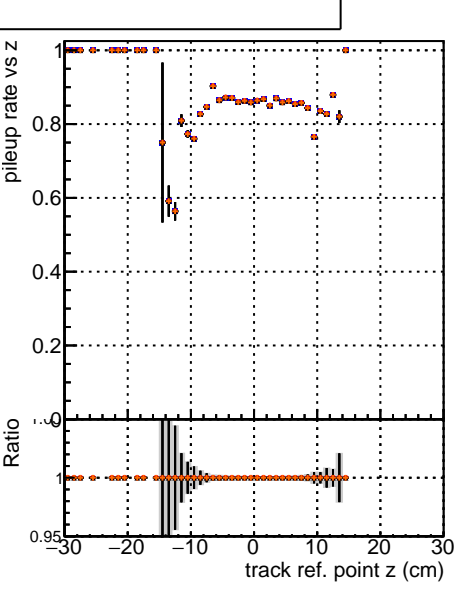

Fake rate vs vertpos**Duplicates Rate vs vertpos****Pileup rate vs vertpos**

— DGM TT original
— DGM TT mod models deep truth final reg alt model TEST-25
— DGM TT mod models deep truth final reg alt model TEST-29
— DGM TT mod models deep truth final reg alt model TEST-24

Fake rate vs v**Fake rate vs. sim PV z****Duplicates Rate vs sim PV z****Pileup rate vs. sim PV z**