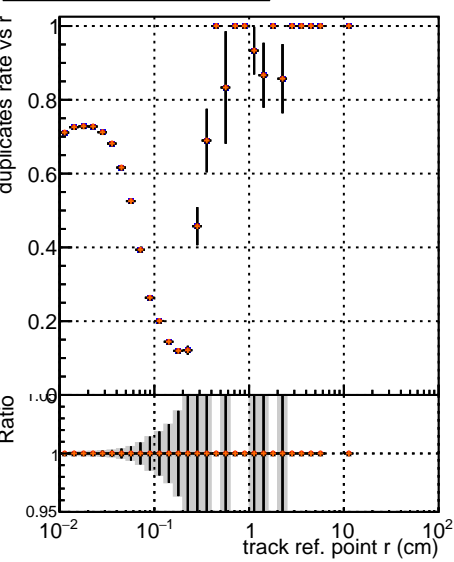

Fake rate vs vertpos**Duplicates Rate vs vertpos****Pileup rate vs vertpos**

— DGM TT original
— DGM TT mod models deep truth final reg alt model TEST-25
— DGM TT mod models deep truth final reg alt model TEST-29
— DGM TT mod models deep truth final reg alt model TEST-24

Fake rate vs v**Fake rate vs. sim PV z****Duplicates Rate vs sim PV z****Pileup rate vs. sim PV z**