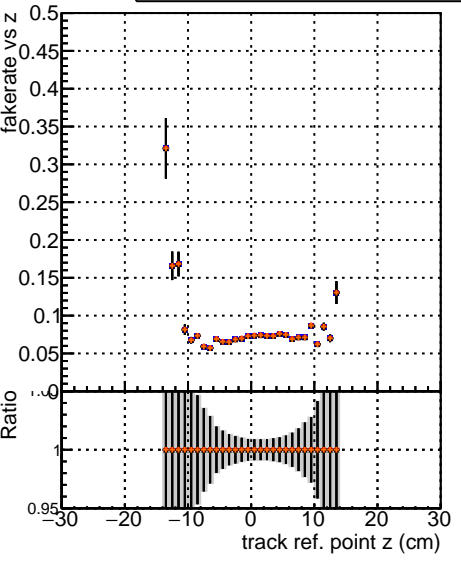

Fake rate vs vertpos**Duplicates Rate vs vertpos****Pileup rate vs vertpos**

— DGM TT original
— DGM TT mod models deep truth final reg alt model TEST-25
— DGM TT mod models deep truth final reg alt model TEST-29
— DGM TT mod models deep truth final reg alt model TEST-24

Fake rate vs v**Fake rate vs. sim PV z****Duplicates Rate vs sim PV z****Pileup rate vs. sim PV z**