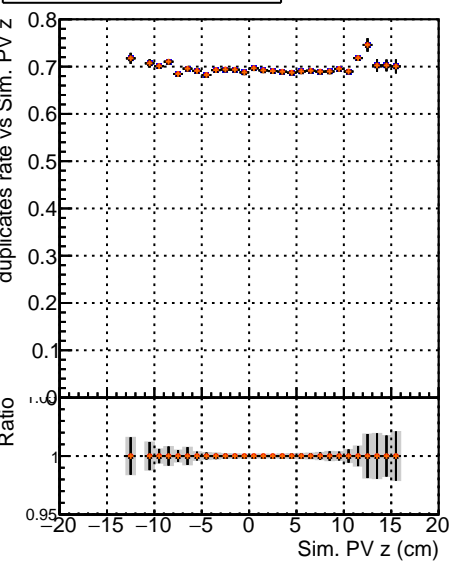

Fake rate vs vertpos**Duplicates Rate vs vertpos****Pileup rate vs vertpos**

— DGM TT original
— DGM TT mod models deep truth final reg alt model TEST-25
— DGM TT mod models deep truth final reg alt model TEST-29
— DGM TT mod models deep truth final reg alt model TEST-24

Fake rate vs v**Fake rate vs. sim PV z****Duplicates Rate vs sim PV z****Pileup rate vs. sim PV z**