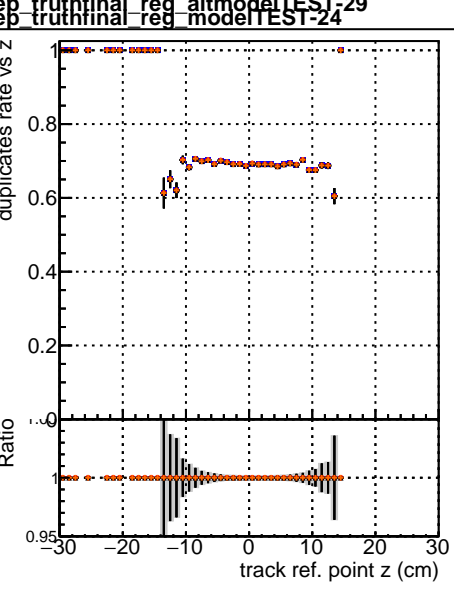

Fake rate vs vertpos**Duplicates Rate vs vertpos****Pileup rate vs vertpos**

— DGM TT original
— DGM TT mod models deep truth final reg alt model TEST-25
— DGM TT mod models deep truth final reg alt model TEST-29
— DGM TT mod models deep truth final reg alt model TEST-24

Fake rate vs v**Fake rate vs. sim PV z****Duplicates Rate vs sim PV z****Pileup rate vs. sim PV z**