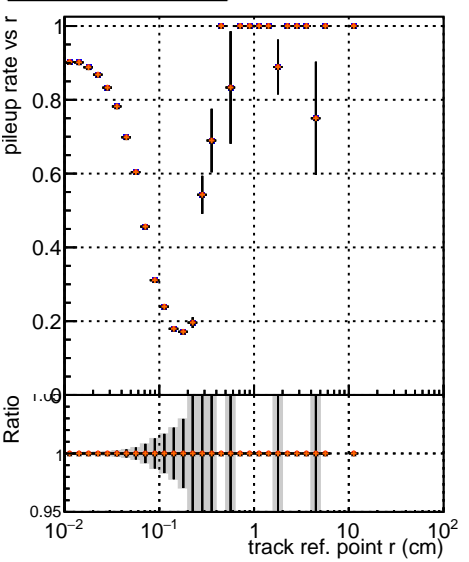

Fake rate vs vertpos**Duplicates Rate vs vertpos****Pileup rate vs vertpos**

— DGM TT original
— DGM TT mod models deep truth final reg alt model TEST-25
— DGM TT mod models deep truth final reg alt model TEST-29
— DGM TT mod models deep truth final reg alt model TEST-24

Fake rate vs v**Fake rate vs. sim PV z****Duplicates Rate vs sim PV z****Pileup rate vs. sim PV z**