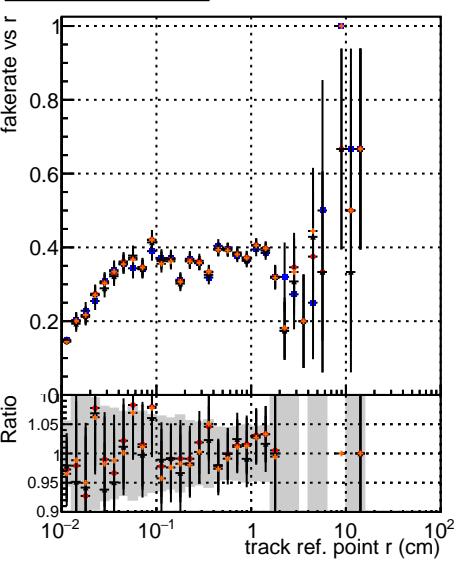

Fake rate vs vertpos**Duplicates Rate vs vertpos****Pileup rate vs vertpos**

—●— DQM TT original
—●— DQM TT mod modelTEST-25
—●— DQM TT mod modelTEST-29
—●— DQM TT mod modelTEST-24

Fake rate vs v**Duplicates Rate vs v****Pileup rate vs v****Fake rate vs. sim PV z****Duplicates Rate vs sim PV z****Pileup rate vs. sim PV z**