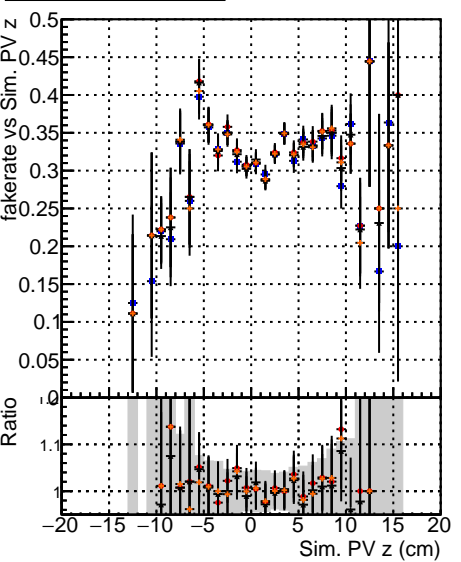

Fake rate vs vertpos**Duplicates Rate vs vertpos****Pileup rate vs vertpos**

—●— DQM TT original
—●— DQM TT mod modelTEST-25
—●— DQM TT mod modelTEST-29
—●— DQM TT mod modelTEST-24

Fake rate vs v**Duplicates Rate vs v****Pileup rate vs v****Fake rate vs. sim PV z****Duplicates Rate vs sim PV z****Pileup rate vs. sim PV z**