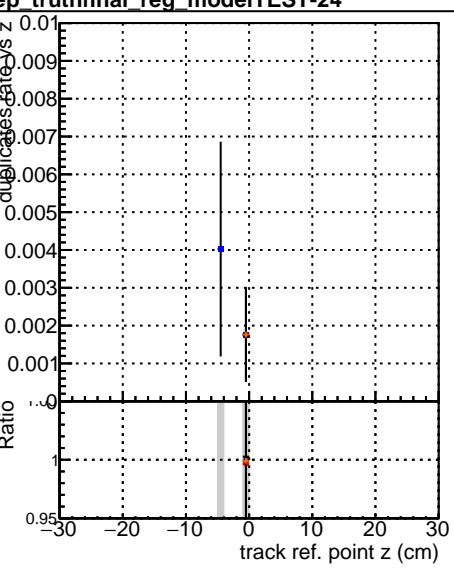

Fake rate vs vertpos**Duplicates Rate vs vertpos****Pileup rate vs vertpos**

—●— DQM TT original
—●— DQM TT mod modelTEST-25
—●— DQM TT mod modelTEST-29
—●— DQM TT mod modelTEST-24

Fake rate vs v**Duplicates Rate vs v****Pileup rate vs v****Fake rate vs. sim PV z****Duplicates Rate vs sim PV z****Pileup rate vs. sim PV z**