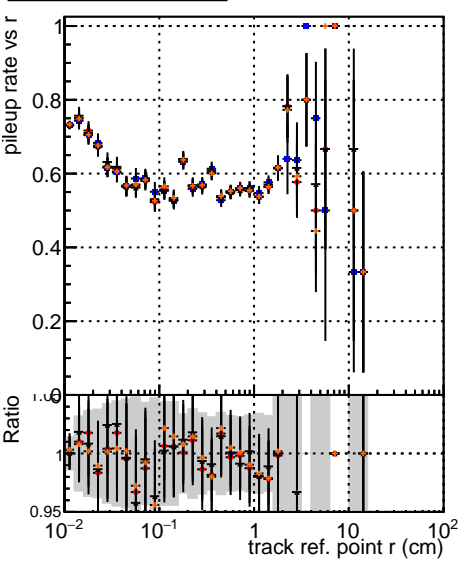

Fake rate vs vertpos**Duplicates Rate vs vertpos****Pileup rate vs vertpos**

—●— DQM TT original
—●— DQM TT mod modelTEST-25
—●— DQM TT mod modelTEST-29
—●— DQM TT mod modelTEST-24

Fake rate vs v**Duplicates Rate vs v****Pileup rate vs v****Fake rate vs. sim PV z****Duplicates Rate vs sim PV z****Pileup rate vs. sim PV z**