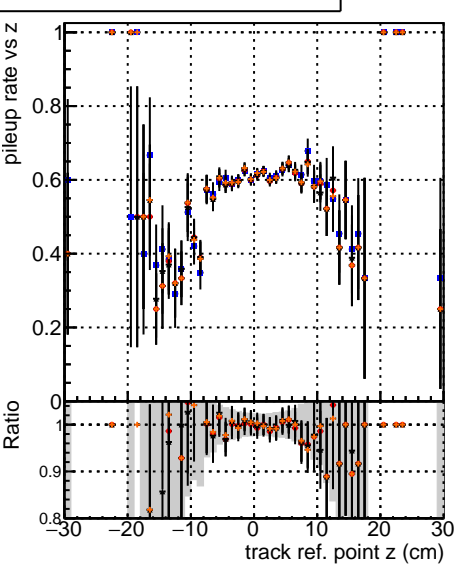

Fake rate vs vertpos**Duplicates Rate vs vertpos****Pileup rate vs vertpos**

—●— DQM TT original
—●— DQM TT mod modelTEST-25
—●— DQM TT mod modelTEST-29
—●— DQM TT mod modelTEST-24

Fake rate vs v**Duplicates Rate vs v****Pileup rate vs v****Fake rate vs. sim PV z****Duplicates Rate vs sim PV z****Pileup rate vs. sim PV z**