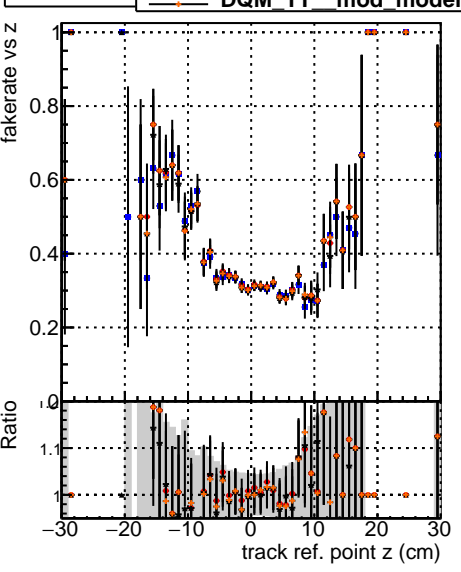

Fake rate vs vertpos**Duplicates Rate vs vertpos****Pileup rate vs vertpos**

—●— DQM TT original
—●— DQM TT mod modelTEST-25
—●— DQM TT mod modelTEST-29
—●— DQM TT mod modelTEST-24

Fake rate vs v**Duplicates Rate vs v****Pileup rate vs v****Fake rate vs. sim PV z****Duplicates Rate vs sim PV z****Pileup rate vs. sim PV z**