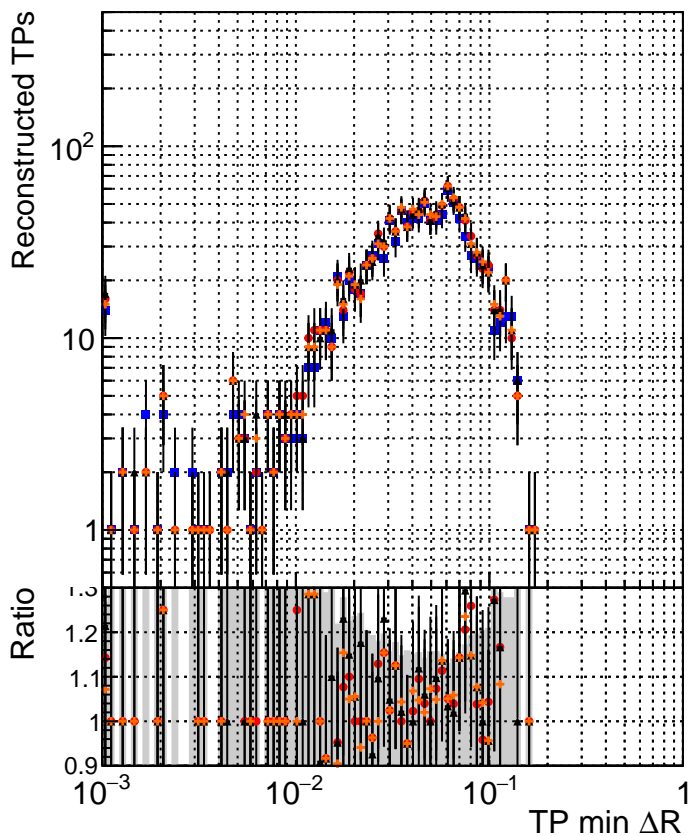

N of simulated tracks vs dR

N of associated tracks (simToReco) vs dR

N of simulated trac

- DQM_TT_original
- DQM_TT_mod_modelsdeep_truthfinal_modelTEST-25
- ▲ DQM_TT_mod_modelsdeep_truthfinal_reg_altmodelTEST-29
- ◆ DQM_TT_mod_modelsdeep_truthfinal_reg_modelTEST-24