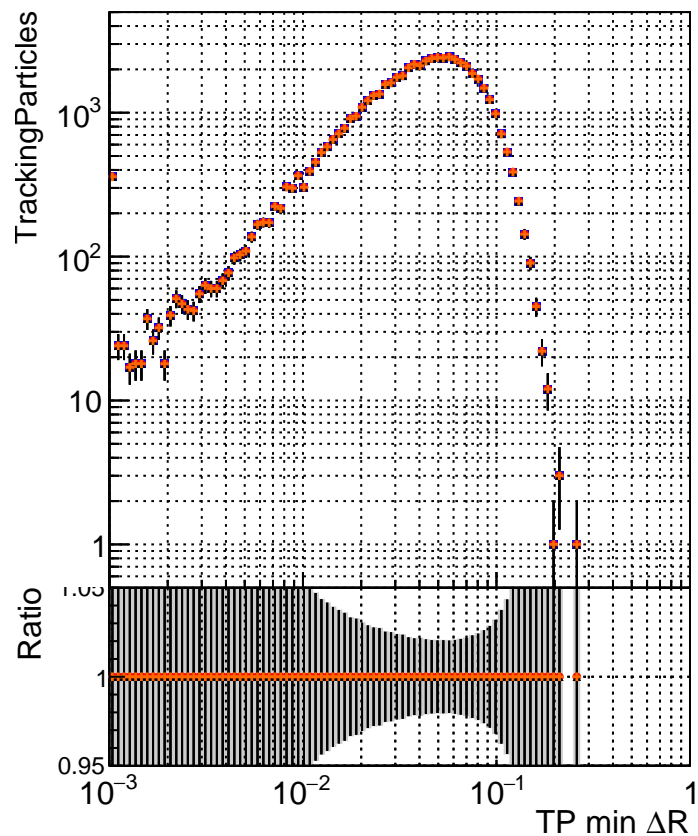

N of simulated tracks vs dR

N of associated tracks (simToReco) vs dR

N of simulated trac

- DQM_TT_original
- DQM_TT_mod_modelsdeep_truthfinal_modelTEST-25
- ▲ DQM_TT_mod_modelsdeep_truthfinal_reg_altmodelTEST-29
- ◆ DQM_TT_mod_modelsdeep_truthfinal_reg_modelTEST-24