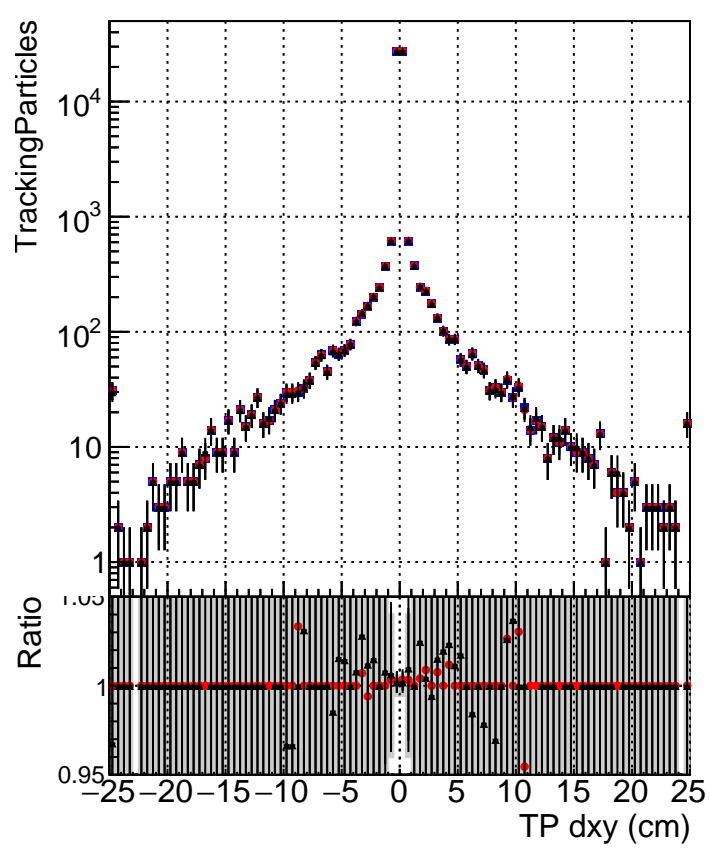

N of simulated tracks vs dxy

N of associated tracks (simToReco) vs dxy

N of simulated track

- DQM_TT_original
- DQM_TT_mod_modeldeep_truthfinal_reg_modelTEST-24
- ▲ DQM_TT_mod_modeldeep_cumulativetest