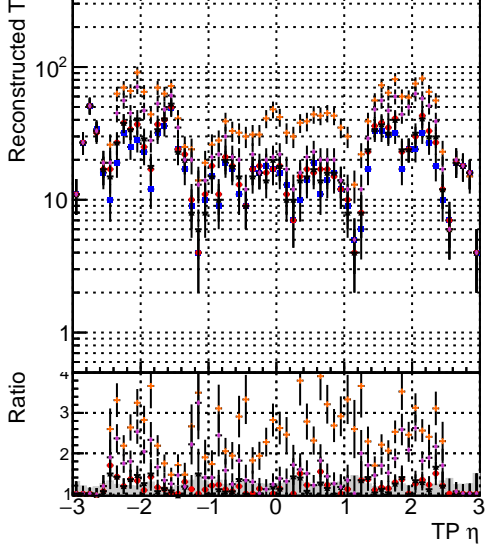

N of simulated tracks vs pT**N of associated tracks (simToReco) vs pT**

Model	Color	Shape	Line Style	Legend Label
DQM	Blue	Circle	Solid	original
DQM	Red	Circle	Solid	mod xmodels truthfinal
DQM	Green	Circle	Solid	mod xmodels truthfinal reg_modelTEST-27
DQM	Orange	Circle	Solid	mod xmodels truthallhits
DQM	Purple	Circle	Solid	mod xmodels truthallhits reg_modelTEST-29
DQM	Pink	Circle	Solid	mod xmodels truthallhits reg_modelTEST-25

N of simulated tracks vs TP η **N of associated tracks (simToReco) vs TP η** **N of simulated tracks vs phi****N of associated tracks (simToReco) vs phi**