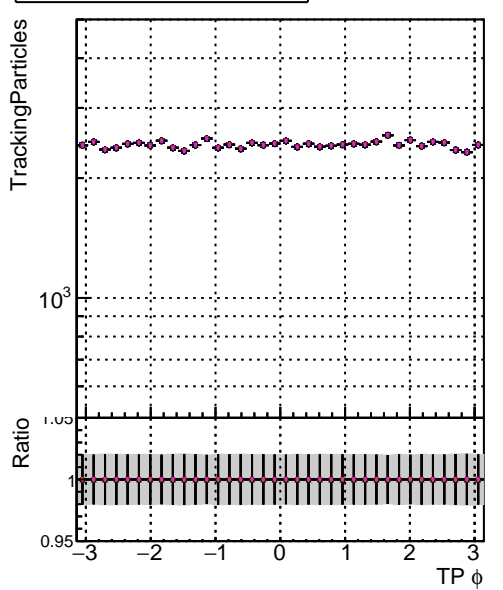

N of simulated tracks vs pT**N of associated tracks (simToReco) vs pT**

Model	Color	Shape	Line Style	Legend Label
DQM	Blue	Circle	Solid	original
DQM	Red	Circle	Solid	mod xmodels truthfinal
DQM	Green	Circle	Solid	mod xmodels truthfinal reg_modelTEST-27
DQM	Orange	Circle	Solid	mod xmodels truthallhits
DQM	Purple	Circle	Solid	mod xmodels truthallhits reg_modelTEST-29
DQM	Pink	Circle	Solid	mod xmodels truthallhits reg_modelTEST-25

N of simulated tracks vs TP η **N of associated tracks (simToReco) vs TP η** **N of simulated tracks vs phi****N of associated tracks (simToReco) vs phi**