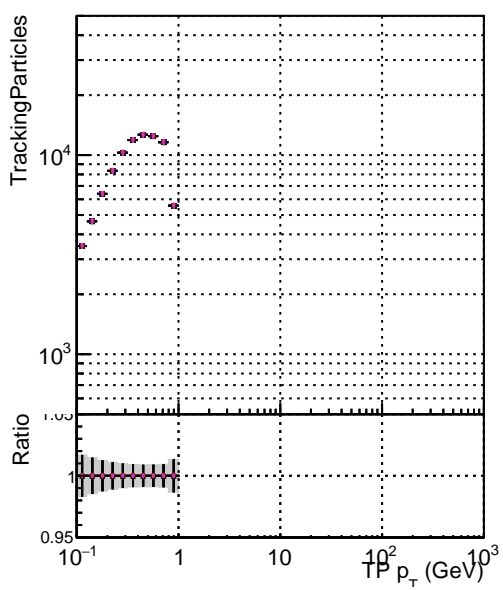

N of simulated tracks vs pT**N of associated tracks (simToReco) vs pT**

Model	Color	Shape	Line Style	Legend Label
DQM	Blue	Circle	Solid	original
DQM	Red	Circle	Solid	mod xmodels truthfinal
DQM	Green	Circle	Solid	mod xmodels truthfinal reg_modelTEST-27
DQM	Orange	Circle	Solid	mod xmodels truthallhits
DQM	Purple	Circle	Solid	mod xmodels truthallhits reg_modelTEST-29
DQM	Pink	Circle	Solid	mod xmodels truthallhits reg_modelTEST-25

N of simulated tracks vs TP η **N of associated tracks (simToReco) vs TP η** **N of simulated tracks vs phi****N of associated tracks (simToReco) vs phi**