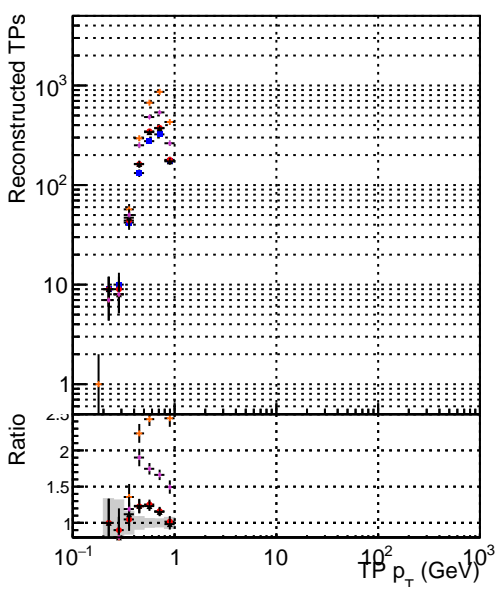

N of simulated tracks vs pT**N of associated tracks (simToReco) vs pT**

Model	Color	Shape	Line Style	Legend Label
DQM	Blue	Circle	Solid	original
DQM	Red	Circle	Solid	mod xmodels truthfinal
DQM	Green	Circle	Solid	mod xmodels truthfinal reg_modelTEST-27
DQM	Orange	Circle	Solid	mod xmodels truthallhits
DQM	Purple	Circle	Solid	mod xmodels truthallhits reg_modelTEST-29
DQM	Pink	Circle	Solid	mod xmodels truthallhits reg_modelTEST-25

N of simulated tracks vs TP η **N of associated tracks (simToReco) vs TP η** **N of simulated tracks vs phi****N of associated tracks (simToReco) vs phi**