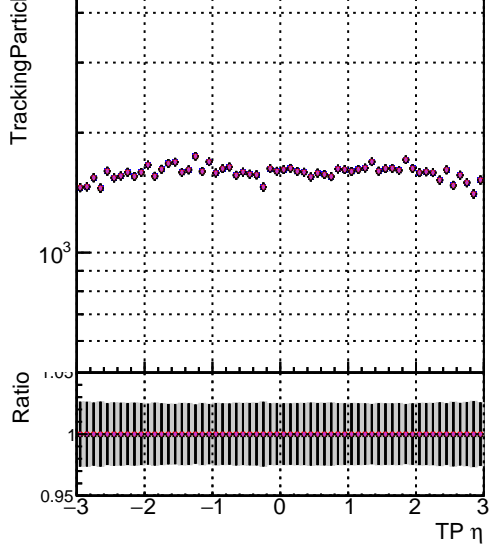

N of simulated tracks vs pT**N of associated tracks (simToReco) vs pT**

Model	Color	Shape	Line Style	Legend Label
DQM	Blue	Circle	Solid	original
DQM	Red	Circle	Solid	mod xmodels truthfinal
DQM	Green	Circle	Solid	mod xmodels truthfinal reg_modelTEST-27
DQM	Orange	Circle	Solid	mod xmodels truthallhits
DQM	Purple	Circle	Solid	mod xmodels truthallhits reg_modelTEST-29
DQM	Pink	Circle	Solid	mod xmodels truthallhits reg_modelTEST-25

N of simulated tracks vs TP η **N of associated tracks (simToReco) vs TP η** **N of simulated tracks vs phi****N of associated tracks (simToReco) vs phi**