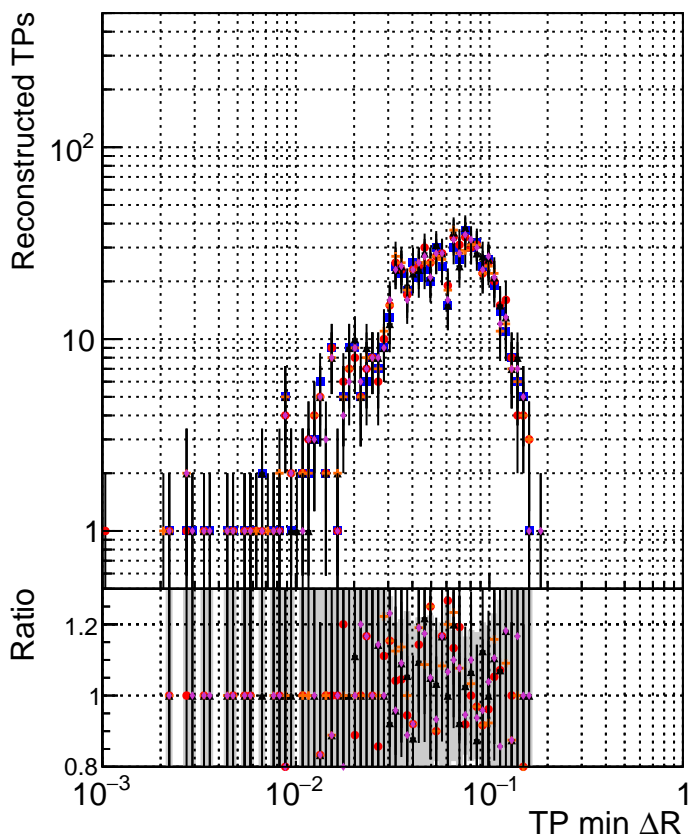

N of simulated tracks vs dR

N of associated tracks (simToReco) vs dR

N of simulated trac

- DQM TT original
- DQM TT mod_models_truthfinal_modelTEST-29
- ▲— DQM TT mod_models_truthallhits_modelTEST-29
- ◆— DQM TT mod_models_truthfinal_reg_modelTEST-24
- ◆— DQM TT mod_models_truthallhits_reg_modelTEST-21