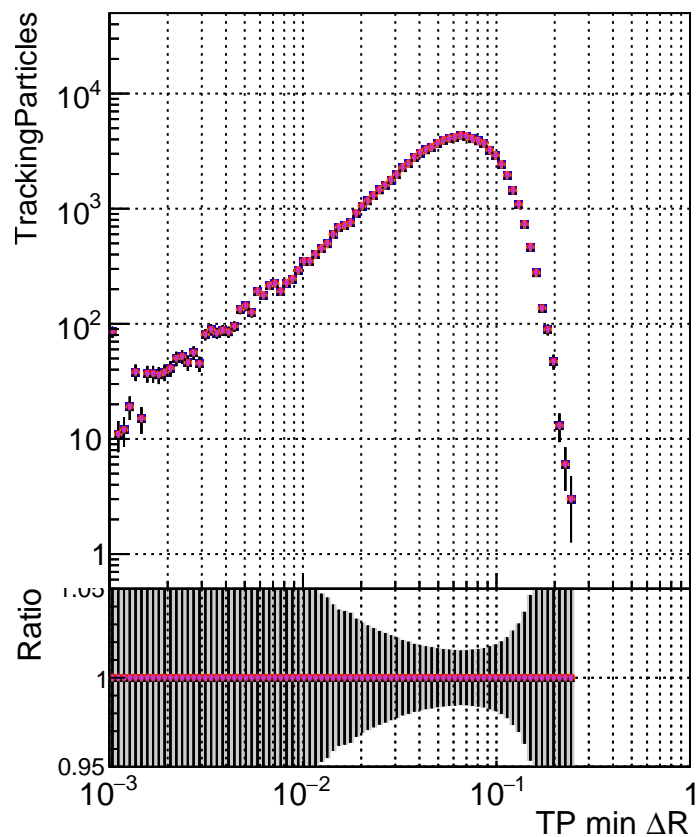

N of simulated tracks vs dR

N of associated tracks (simToReco) vs dR

N of simulated trac

- DQM TT original
- DQM TT mod_models_truthfinal_modelTEST-29
- ▲— DQM TT mod_models_truthallhits_modelTEST-29
- ◆— DQM TT mod_models_truthfinal_reg_modelTEST-24
- ◆— DQM TT mod_models_truthallhits_reg_modelTEST-21