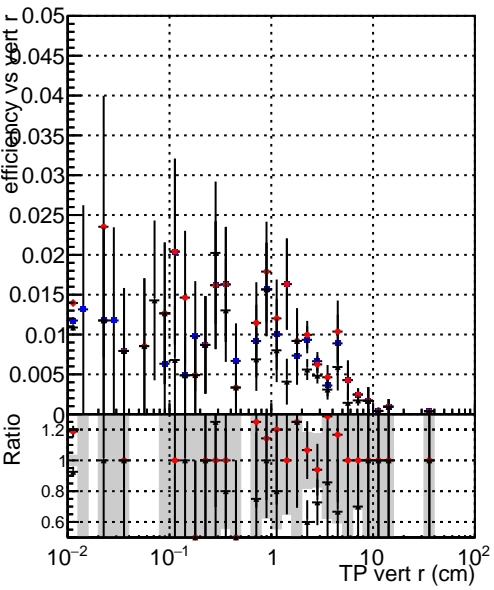

Efficiency vs vertpos

Efficiency vs TP vert z (cm)

- DQM\_TT\_original
- DQM\_TT\_mod\_modelsdeep\_truthfinal\_reg\_modelTEST-24
- DQM\_TT\_mod\_modelsdeep\_something3

Efficiency vs. sim PV z