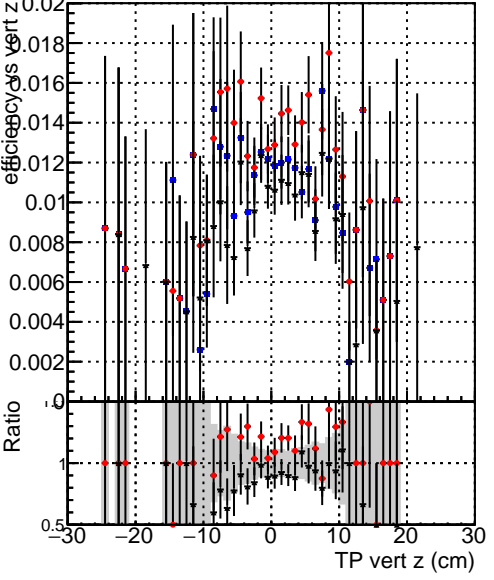

Efficiency vs vertpos

Efficiency vs TP vert z (cm)

- DQM\_TT\_original
- DQM\_TT\_mod\_modelsdeep\_truthfinal\_reg\_modelTEST-24
- DQM\_TT\_mod\_modelsdeep\_something3

Efficiency vs. sim PV z