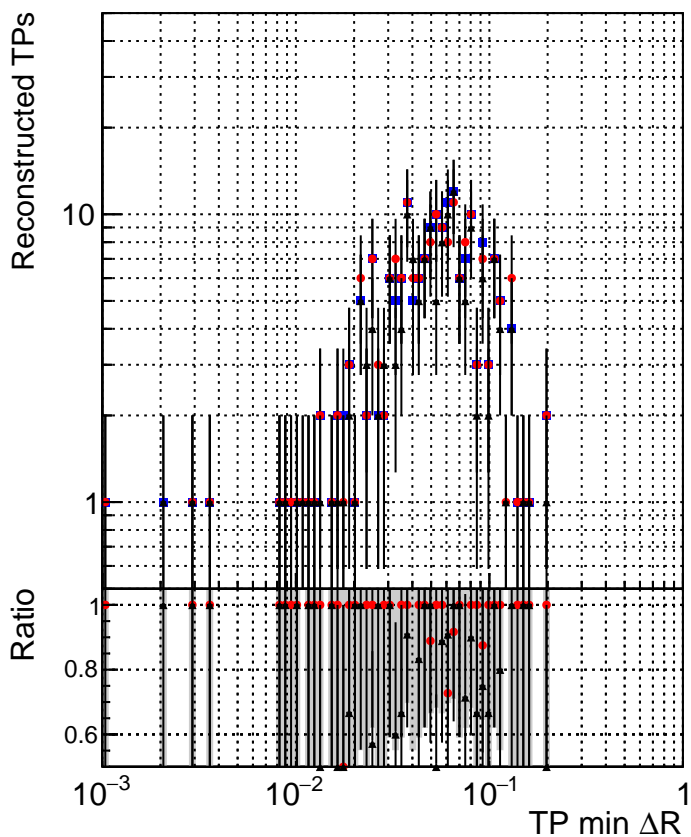

N of simulated tracks vs dR

N of associated tracks (simToReco) vs dR

N of simulated trac

- DQM_TT_original
- DQM_TT_mod_modelsdeep_truthfinal_reg_modelTEST-24
- ▲ DQM_TT_mod_modelsdeep_something3