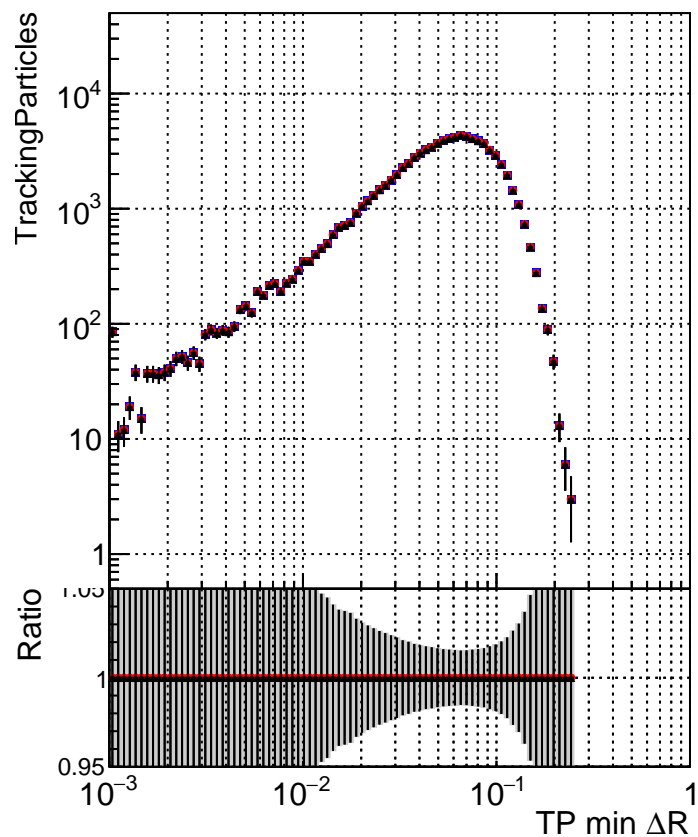

N of simulated tracks vs dR

N of associated tracks (simToReco) vs dR

N of simulated trac

- DQM_TT_original
- DQM_TT_mod_modelsdeep_truthfinal_reg_modelTEST-24
- ▲ DQM_TT_mod_modelsdeep_something3