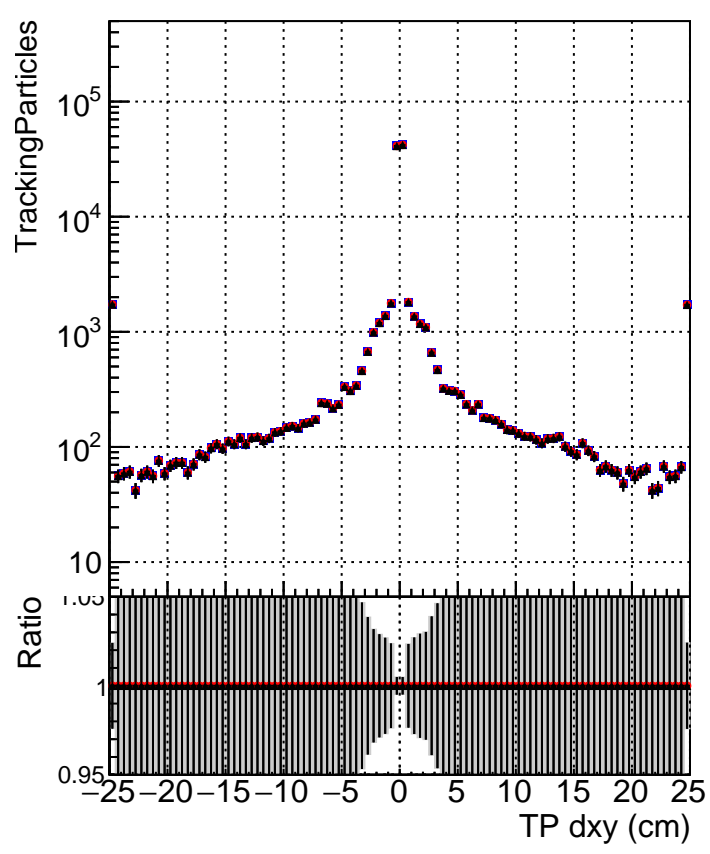

N of simulated tracks vs dxy

N of associated tracks (simToReco) vs dxy

N of simulated track

- DQM_TT_original
- DQM_TT_mod_modeldeep_truthfinal_reg_modelTEST-24
- ▲ DQM_TT_mod_modeldeep_something3