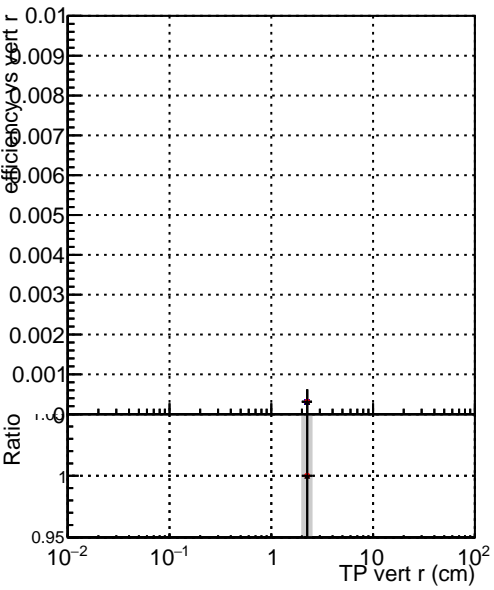

Efficiency vs vertpos

Efficiency vs TP vert z (cm)

- DQM_TT_original
- DQM_TT_mod_modelsdeep_truthfinal_reg_modelTEST-24
- DQM_TT_mod_modelsdeep_something3

Efficiency vs. sim PV z