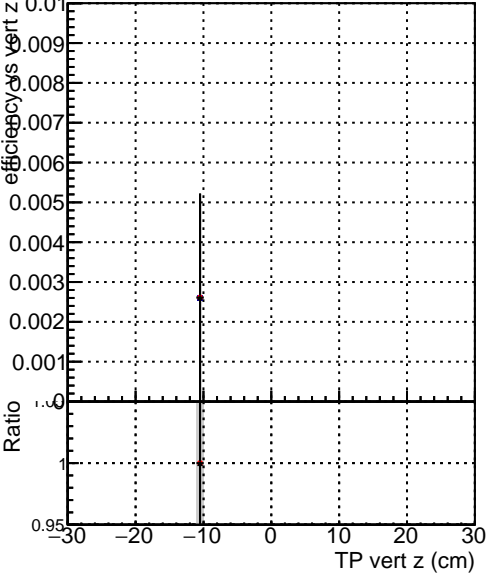

Efficiency vs vertpos

Efficiency vs TP vert z (cm)

- DQM_TT_original
- DQM_TT_mod_modelsdeep_truthfinal_reg_modelTEST-24
- DQM_TT_mod_modelsdeep_something3

Efficiency vs. sim PV z