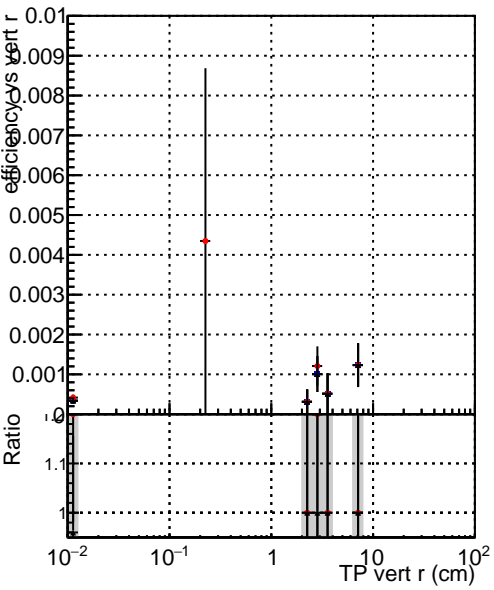

Efficiency vs vertpos

Efficiency vs TP vert z (cm)

- DQM_TT_original
- DQM_TT_mod_modelsdeep_truthfinal_reg_modelTEST-24
- DQM_TT_mod_modelsdeep_somethingbetter

Efficiency vs. sim PV z