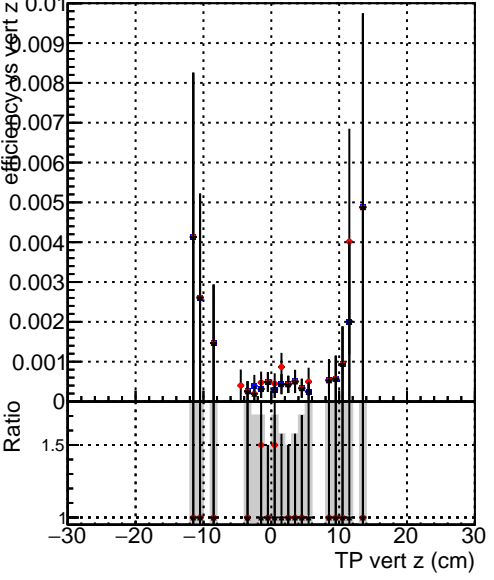

Efficiency vs vertpos

Efficiency vs TP vert z (cm)

- DQM_TT_original
- DQM_TT_mod_modelsdeep_truthfinal_reg_modelTEST-24
- DQM_TT_mod_modelsdeep_somethingbetter

Efficiency vs. sim PV z