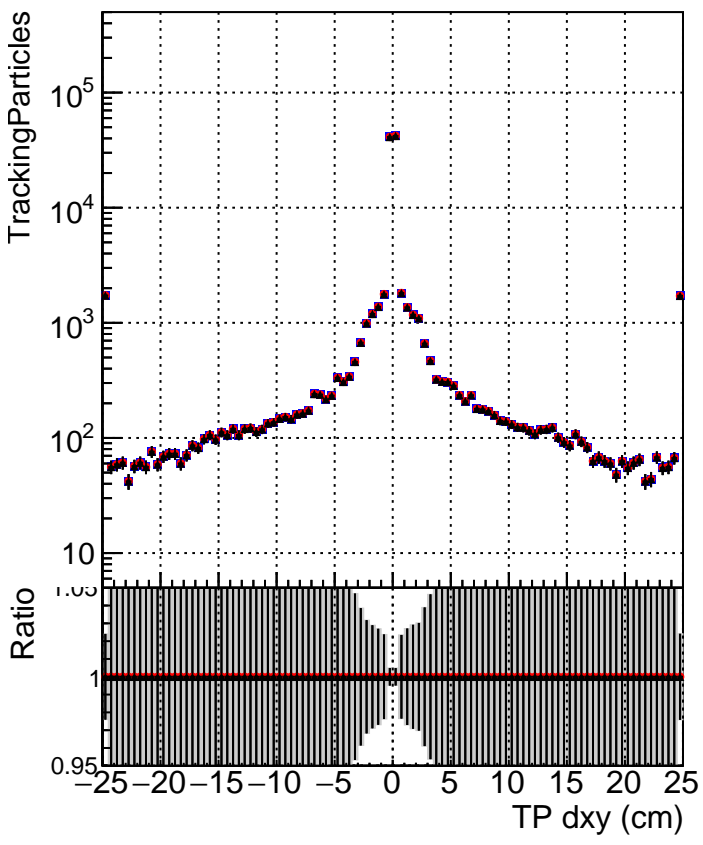

N of simulated tracks vs dxy

N of associated tracks (simToReco) vs dxy

N of simulated track

- DQM_TT_original
- DQM_TT_mod_modelsdeep_truthfinal_reg_modelTEST-24
- ▲ DQM_TT_mod_modelsdeep_somethingbetter