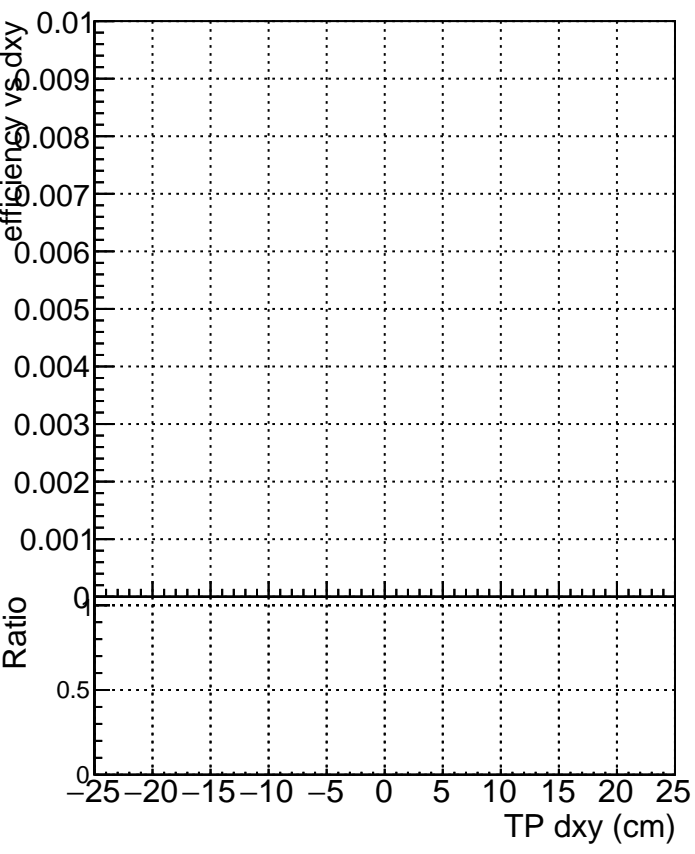

Efficiency vs Dxy

Efficiency vs Dz

Legend for the Efficiency vs Dz plot:

- DQM_TT_original (Blue square)
- DQM_TT_mod_modelsdeep_truthfinal_reg_modelTEST-24 (Red circle)
- DQM_TT_mod_modelsdeep_somethingbetter (Black triangle)