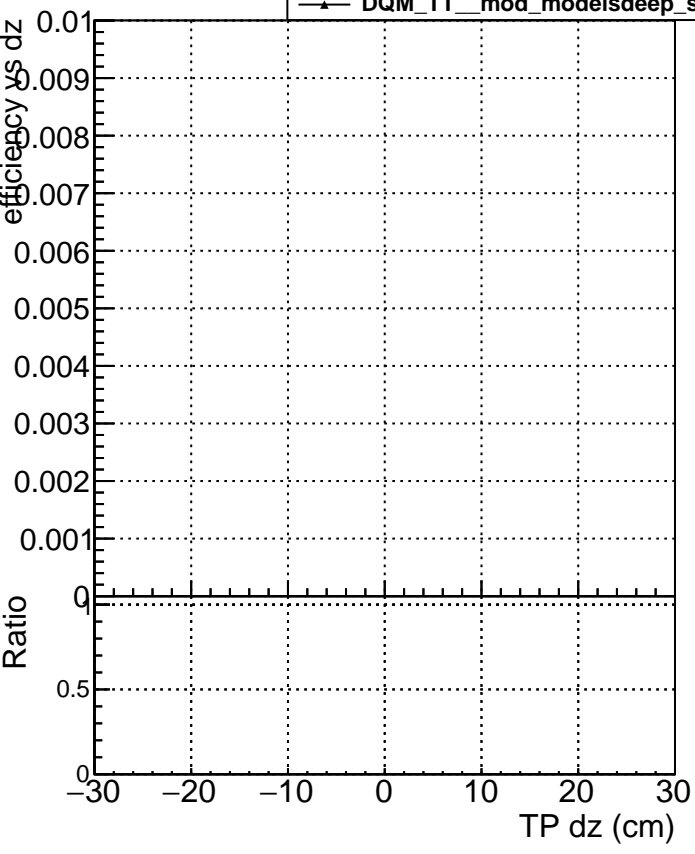

Efficiency vs Dxy

Efficiency vs Dz

Legend for the Efficiency vs Dz plot:

- DQM_TT_original (Blue square)
- DQM_TT_mod_modelsdeep_truthfinal_reg_modelTEST-24 (Red circle)
- DQM_TT_mod_modelsdeep_somethingbetter (Black triangle)