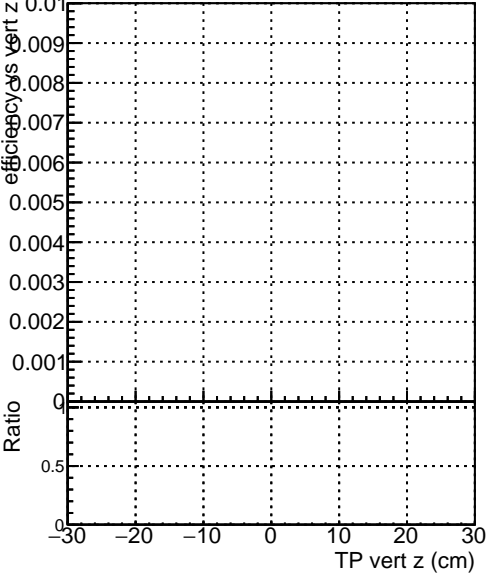

Efficiency vs vertpos

Efficiency vs TP vert z (cm)

- DQM_TT_original
- DQM_TT_mod_modelsdeep_truthfinal_reg_modelTEST-24
- DQM_TT_mod_modelsdeep_somethingbetter

Efficiency vs. sim PV z