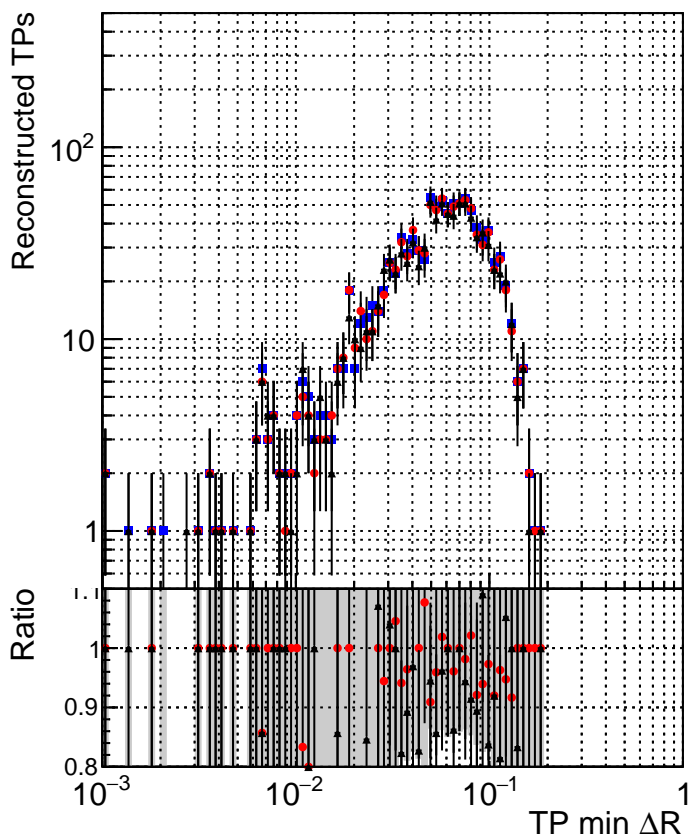

N of simulated tracks vs dR

N of associated tracks (simToReco) vs dR

N of simulated tracks

- DQM_TT_original
- DQM_TT_mod_modelsdeep_truthfinal_reg_modelTEST-24
- ▲ DQM_TT_mod_modelsdeep_somethingbetter