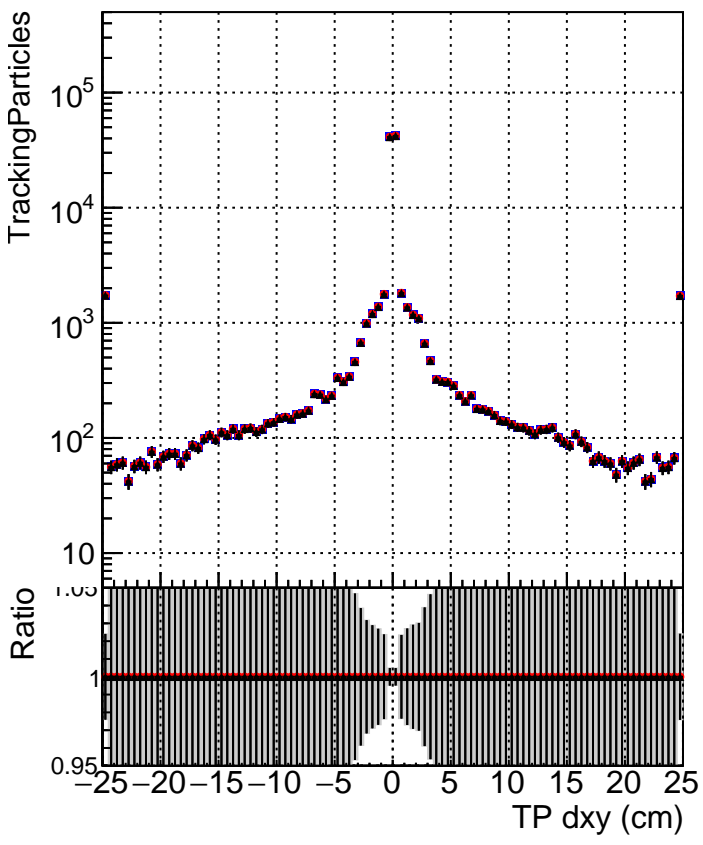

N of simulated tracks vs dxy

N of associated tracks (simToReco) vs dxy

N of simulated track

- DQM_TT_original
- DQM_TT_mod_modeldeep_truthfinal_reg_modelTEST-24
- ▲ DQM_TT_mod_modeldeep_somethingbetter