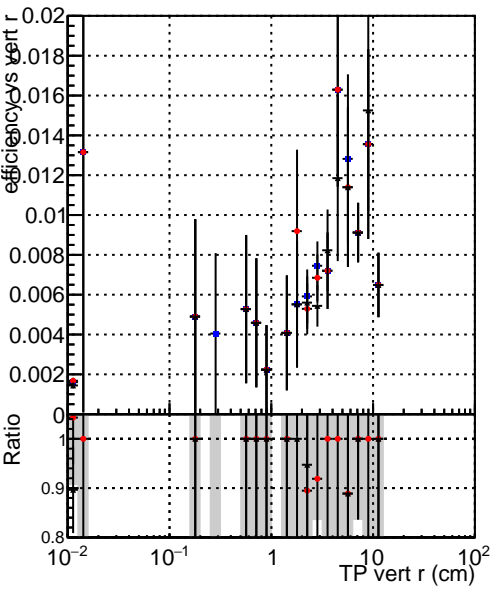

Efficiency vs vertpos

Efficiency vs TP vert z (cm)

- DQM_TT_original
- DQM_TT_mod_modelsdeep_truthfinal_reg_modelTEST-24
- DQM_TT_mod_modelsdeep_somethingbetter

Efficiency vs. sim PV z