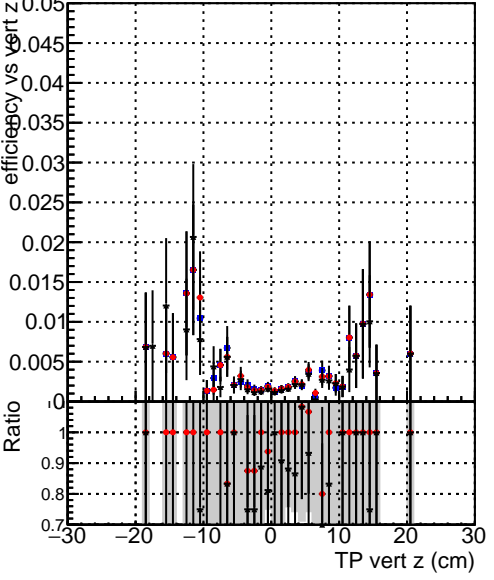

Efficiency vs vertpos

Efficiency vs TP vert z (cm)

- DQM_TT_original
- DQM_TT_mod_modelsdeep_truthfinal_reg_modelTEST-24
- DQM_TT_mod_modelsdeep_somethingbetter

Efficiency vs. sim PV z